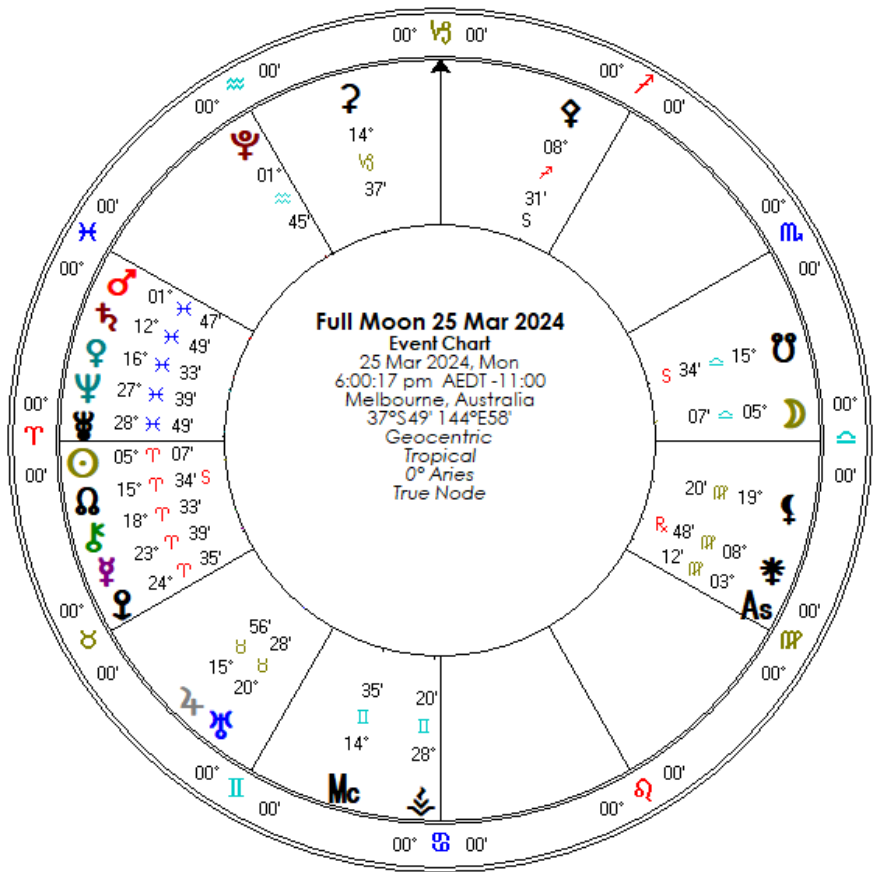

LIBRA FULL MOON - ECLIPSE

This Full Moon is a penumbral lunar eclipse, and it's visible from the eastern half of Australia. But as it's a penumbral eclipse, the Moon will just appear to be a bit fainter than usual.

throughs. This interpretation is also supported by the imminent conjunction of Jupiter and Uranus which is exact next month.

nor aspects, but I do not hold this view. Given this is an especially tight orb of only two minutes of arc, it foreshadows the potential for confrontation between neighbours, be they of the personal, residential or in the political sphere. We may get caught up in disputes and have no choice but to confront a situation we would rather avoid.

There is a very tight semi-sextile between Mars and Pluto, an uncomfortable aspect that can force us to confront issues we would rather not have to face or manage. Semi-sextiles are considered by some astrologers to be mi-

The most striking thing about this chart is the cluster of planets in Pisces and Aries. Everything is in direct motion, with the exception of Juno which is retrograde and opposing Mars-Saturn, and Athena which is stationary and squaring Juno and Mars-Saturn.

These mutable squares suggests sudden movement or break-