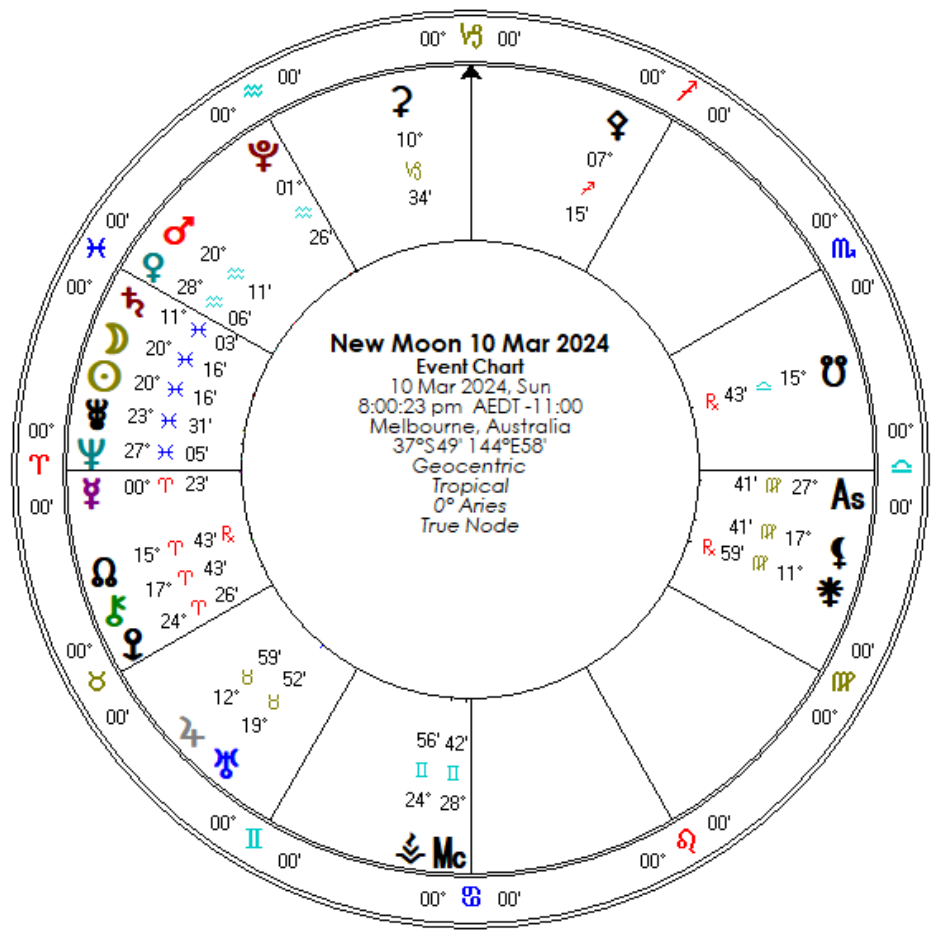

PISCES NEW MOON

For the past 12 or so years, nebulous Neptune has been swimming in Piscean waters. One of the negative manifestations of this cycle has been a blurring of reality with fake news, lies and misinformation spreading exponentially across planet Earth. We still have about 12 month of this strange cycle, but its energy is waning.

This Pisces New Moon sees the Sun and Moon close to the midpoint of Neptune and Saturn which are converging towards a conjunction. This will happen at the start of Aries, which will hopefully bring about a more honest and forthright theme, but we'll have to wait and see.

At this New Moon there is a sextile to Uranus promising an uptick in positive and creative energy. Note however that Mars squares Uranus and is semi-sextile the Sun and Moon, so careful handling is required to avoid upsets and potential accidents when breaking new ground and trying something new.

Fixed squares like this Mars-Uranus aspect can evoke a sudden surge in unpredictable energy and with Mars in Aquarius, which has an affinity with Uranus itself, rushing and haste can result in break-ages, stress and elevated blood pressure. Try to make time for some relaxing Piscean meditation or calming water experiences.