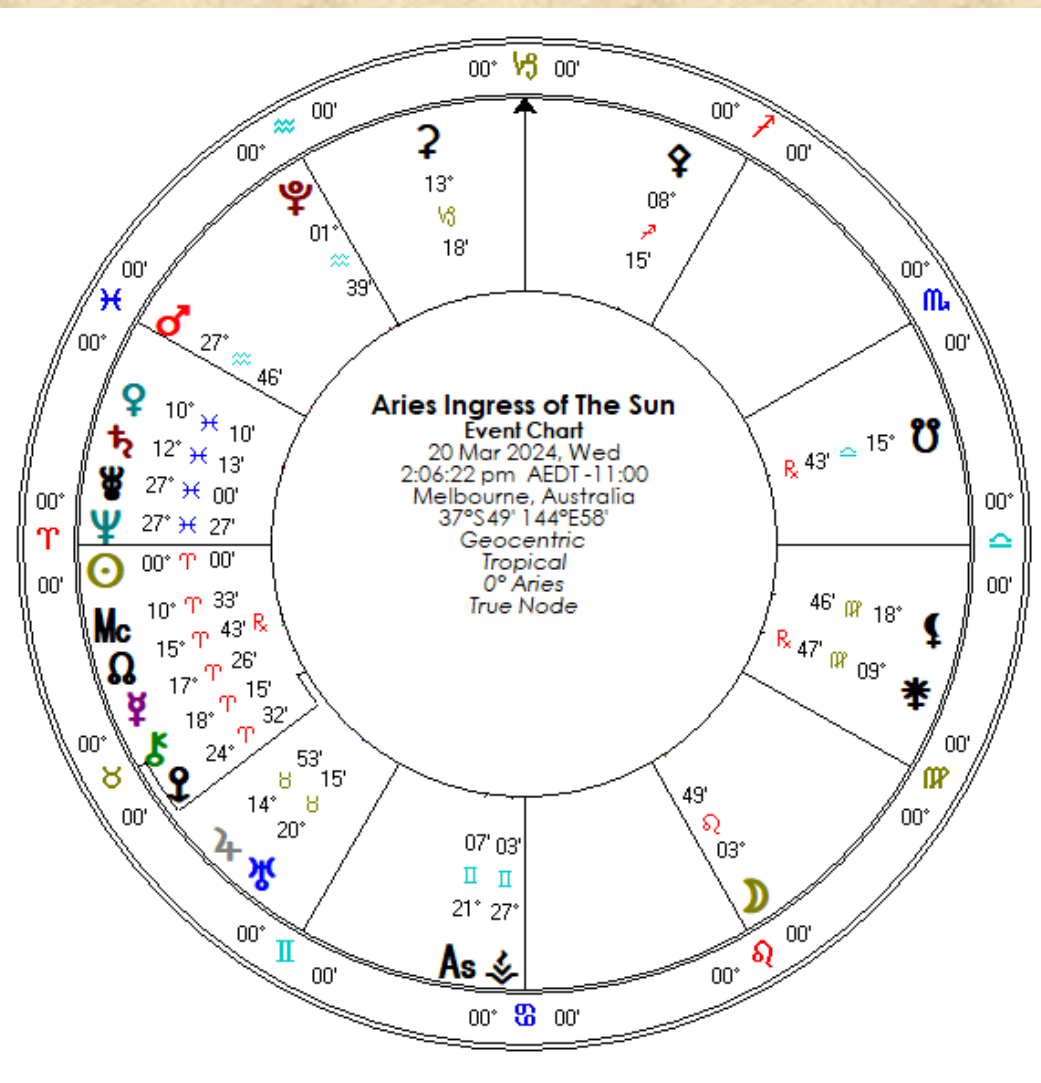

EQUINOX

Mars rules Aries, so to understand how this equinox will play out over coming months, let's look at Mars and its aspects.

Action focused Mars at 27AQ46 is attempting to educate Neptune about being honest and direct. But Mars can also learn something from Neptune, who understands what's just around the corner.

Mars is trine Vesta in Gemini, who is focused on getting the details and communication correct, so this equinox is helpful for editing, putting together proposals, and making sure that everything is measured exactly.

Juno and Venus-Saturn are in opposition, with Athena squaring them both. This elevates tension between different aspects of the feminine, and the many roles that women

take on. With independent Vesta squaring Neptune and Hygeia, there is no easy solution. Women wear many hats. We take on a variety of different roles and responsibilities, sometimes simultaneously, which is why we are good at multi-tasking. But sometimes our own needs get lost in the process as we juggle the many demands of life, work, relationships and parenting.

Ultimately Venus-Saturn asks us to set some clear boundaries and rules. Saturn-Venus helps us to draw a line between what we will and won't do. It helps us to say no, and mean it. It guides us to value and respect ourselves and prioritise when making decisions. Mutual respect for others and their different skills, perspectives, priorities and values can go a long way to mitigate tension.