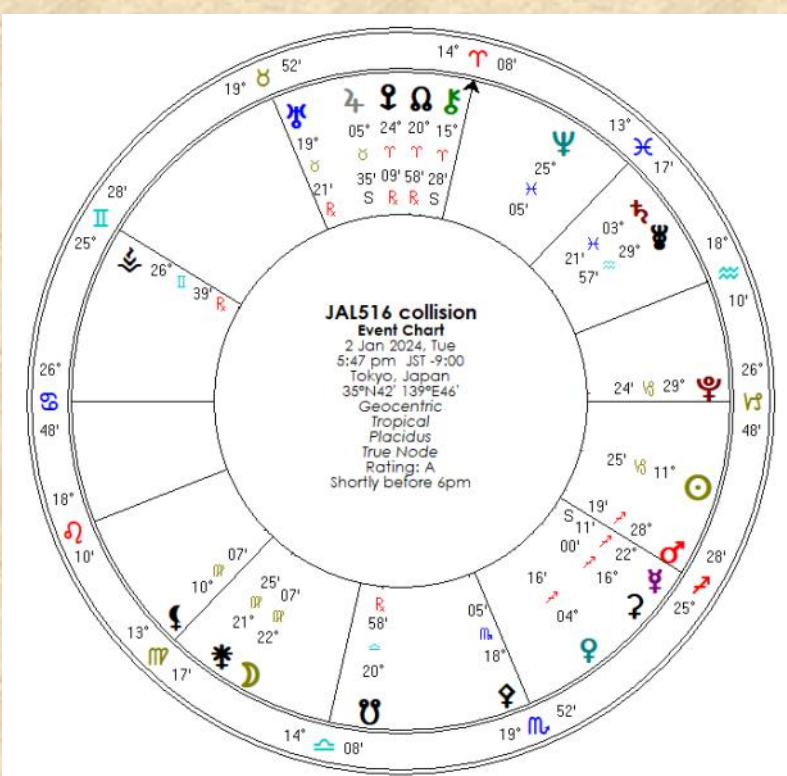

JAPAN DISASTERS

A number of astrologers, myself included, have dabbled in earthquake research. Data is readily available for earthquakes, but with so many factors to consider, we'll have to look to AI or supercomputers to take the next step in astrology earthquake research.

That being said, there are a couple of noteworthy points in the chart for the recent Japan quake, which devastated the region on New Year's Day, and the horrific plane collision which followed a day later.

In the Japan quake chart, Mercury was stationary, in Sagittarius. It was conjunct Mars, squaring Neptune and Juno while also opposing Vesta. Mutable squares like this suggest both tension, and sudden movement. Jupiter, which rules Mercury in Sagittarius, was also within orb of its station. Chiron was also stationary.

The following day, a small plane ventured onto a runway in Tokyo where an airbus had been given clearance to land. As you probably saw in the news reports, the collision created a fire-ball which engulfed both aircraft and five people died on the small plane. This was a coast guard flight, which was to deliver relief support to the earthquake survivors. All passengers and crew on the airbus, all 379 people, miraculously escaped.

The midpoint of S Jupiter and S Chiron is 25AR31, close to Eris. The Mercury-Mars midpoint is 24SG52, making a tight fiery trine to Eris. These stations and aspects were still active at the time of the horrific plane collision. The Mercury-Mars midpoint tightened to 25SG15, Chiron and Jupiter midpoint is the same 25AR31.

At the time of the crash on the Tokyo tarmac, the Moon was 22VI07, within four minutes of arc and an exact square to its dispositor, stationary Mercury 22SG11.