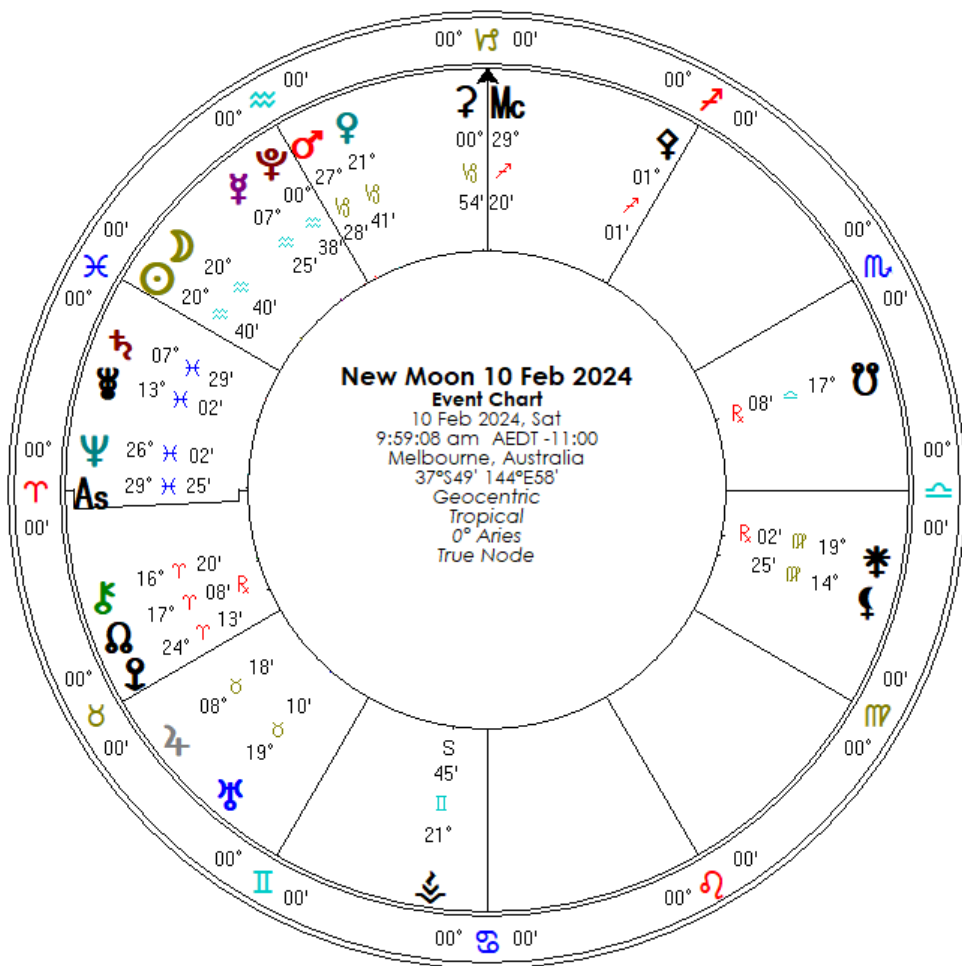

AQUARIUS NEW MOON

This is a New Supermoon, invisible and hidden in the glare of the Sun, but it's super nonetheless. It's the start of the Chinese New Year, the year of the Wood Dragon. Dragons are formidable and the Wood Dragon is known for its staying power and resilience.

Mars and Pluto will be conjunct on Valentine's Day. Not a great omen for romantic love, but certainly filled with passion! Sexuality is associated with all three of these archetypes, all of which are connecting this month. Venus joins Pluto on the 17th. Aquarius is not the most emotional sign, it's traditionally associated with thinking rather than feeling. Aquarius is a rational, detached sign, but all this passionate energy clustered together, suggests that in some cases, normally cool types may experience an upsurge of emotion and passion that is completely unexpected, especially since Uranus is squaring the Sun and Moon.

associated with thinking rather than feeling. Aquarius is a rational, detached sign, but all this passionate energy clustered together, suggests that in some cases, normally cool types may experience an upsurge of emotion and passion that is completely unexpected, especially since Uranus is squaring the Sun and Moon.

The Sun and Moon are in a tight fixed square to rebellious Uranus. This suggests the potential for passionate determination that must give way to sudden changes or challenges.

Venus and Mars are converging towards a conjunction, the exact alignment happens on the 22nd, with Pluto not far away.