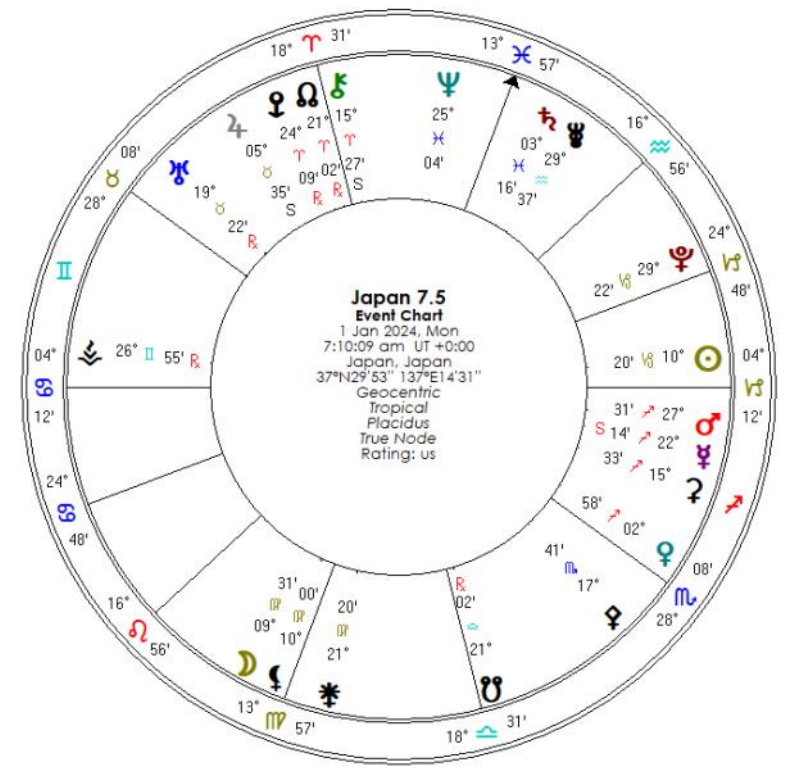

JAPAN DISASTERS

A number of astrologers, myself included, have dabbled in earthquake research. Data is readily available for earthquakes, but with so many factors to consider, we'll have to look to AI or supercomputers to take the next step in astrology earthquake research.

That being said, there are a couple of noteworthy points in the chart for the recent Japan quake, which devastated the region on New Year's Day, and the horrific plane collision which followed a day later.

In the Japan quake chart, Mercury was stationary, in Sagittarius. It was conjunct Mars, squaring Neptune and Juno while also opposing Vesta. Mutable squares like this suggest both tension, and sudden movement. Jupiter, which rules Mercury in Sagittarius, was also within orb of its station. Chiron was also stationary.

The following day, a small plane ventured onto a runway in Tokyo where an airbus had been given clearance to land. As you probably saw in the news reports, the collision created a fire-ball which engulfed both aircraft and five people died on the small plane. This was a coast guard flight, which was to deliver relief support to the earthquake survivors. All passengers and crew on the airbus, all 379 people, miraculously escaped.

The midpoint of S Jupiter and S Chiron is 25AR31, close to Eris. The Mercury-Mars midpoint is 24SG52, making a tight fiery trine to Eris. These stations and aspects were still active at the time of the horrific plane collision. The Mercury-Mars midpoint tightened to 25SG15, Chiron and Jupiter midpoint is the same 25AR31.

At the time of the crash on the Tokyo tarmac, the Moon was 22VI07, within four minutes of arc and an exact square to its dispositor, stationary Mercury 22SG11.