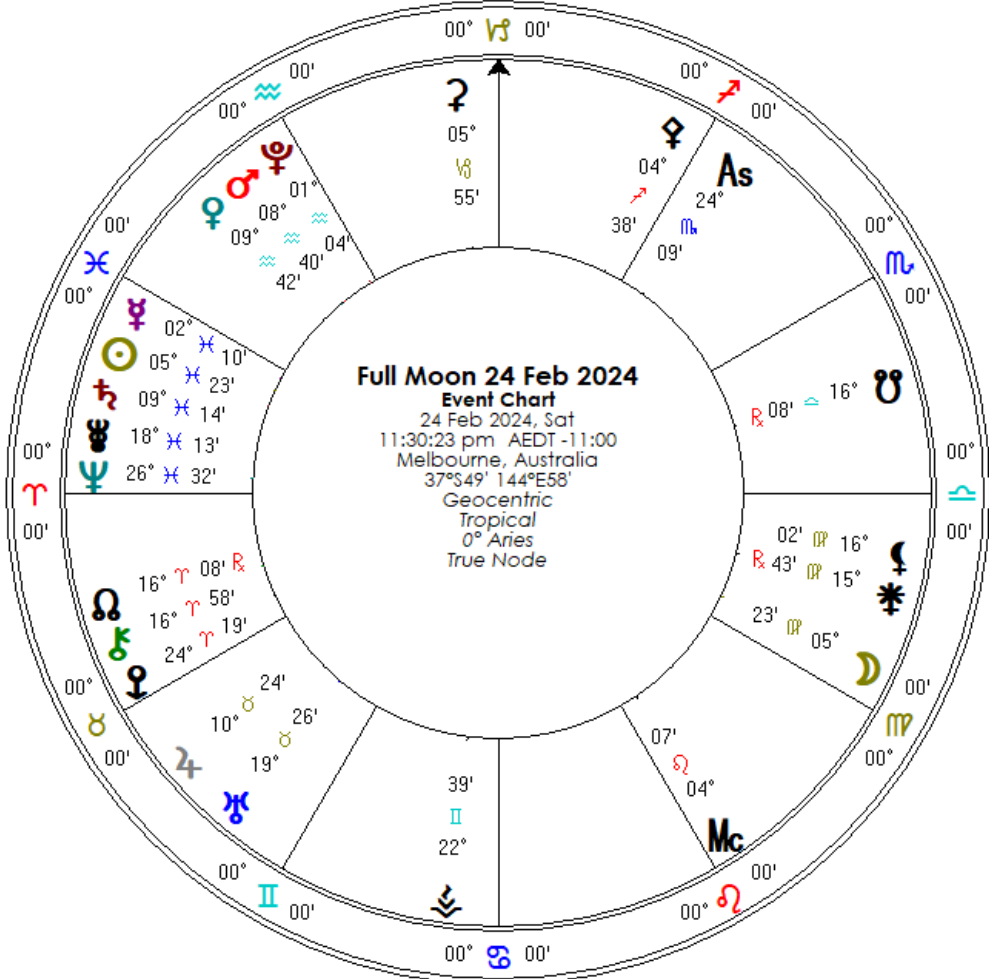

VIRGO FULL MOON

Venus and Mars have once again reunited. Venus and Mars are now squaring Jupiter, elevating our personal desires and indulgences. With Pluto nearby, there is also a desire to cutback on wasteful practices. That includes relationships that are no longer supportive. With Pluto involved, there is a lot of intensity.

At this Full Moon, the North Node is tightly aligned with Chiron, revealing pathways towards healing. Chiron is a key focal point over coming months.

Meanwhile, Saturn is about to commence a new synodic cycle, so long term plans are coming into

view. How do we turn our creative projects into reality? Patience and hard work are required, so too is self-discipline. Saturn sees to that. There are no short-cuts. We have to follow the rules and schedules. While some people seem able to get away with breaking the rules, or making up their own ver-

sion, eventually reality catches up with them. As Neptune nears the end of its Pisces voyage, the misinformation of recent years is likely to be exposed. Lies and marketing spin are not going to get much traction once Neptune moves into honest, forthright Aries, but we'll have to wait about 12 months.