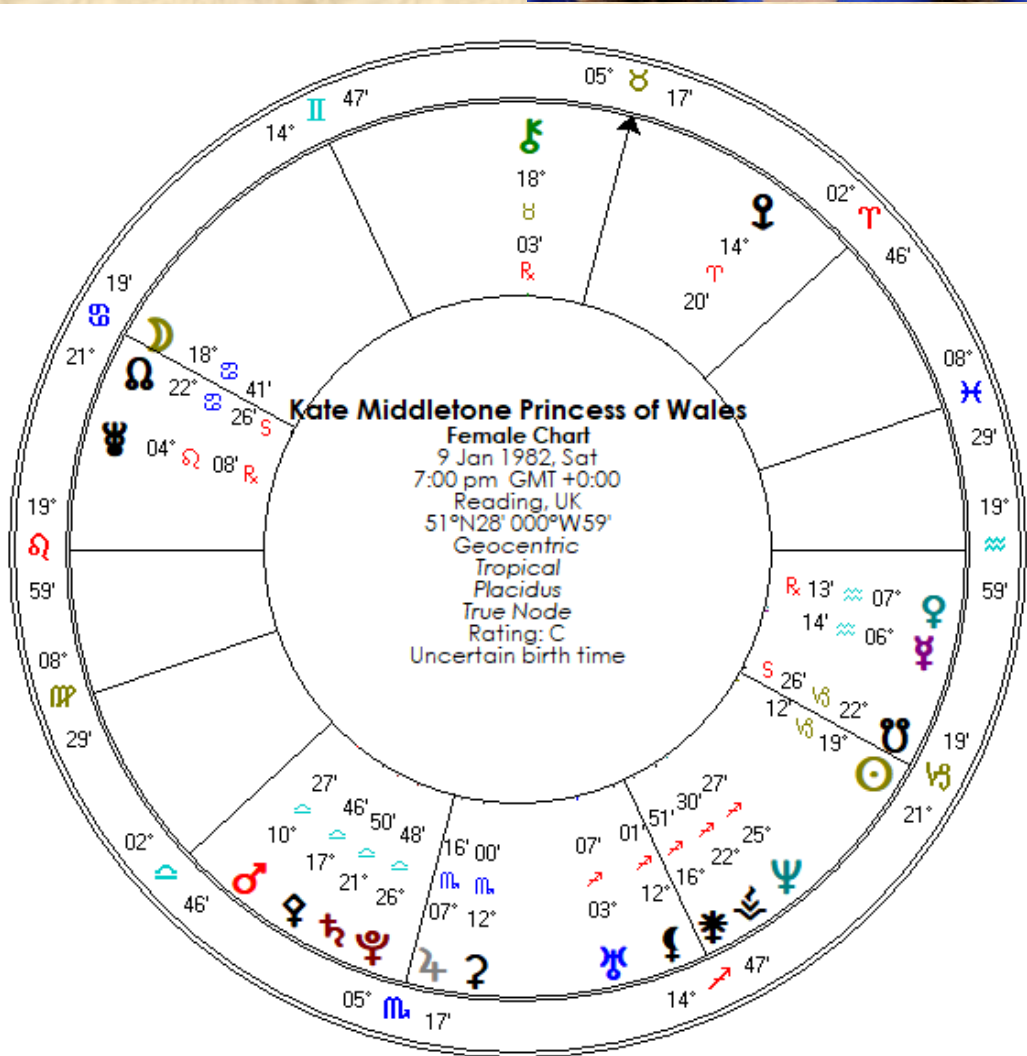

We don't have confirmation that 7pm is her birthtime, but there are some points worth noting in this chart. The Sun and South Node straddle her 6th house of health and the Moon opposes it. The Sun rules her Leo Ascendant (assuming this birth time is accurate).

This month's solar eclipse along with transiting Chiron at 19AR24 is exactly square her Sun/Moon/Nodal axis, and it's close to opposing her Saturn, so this is a really tough time for her.

Kate is 42, and she is therefore in the midst of a host of midlife transits. Neptune square Neptune is always a bewildering transit, that can leave us feeling all at sea. Energy levels are often low, and so too is enthusiasm. We often feel disillusioned. She has not yet experienced her Uranus opposition, but she has had her Pluto square. Her Saturn opposition is still to come.