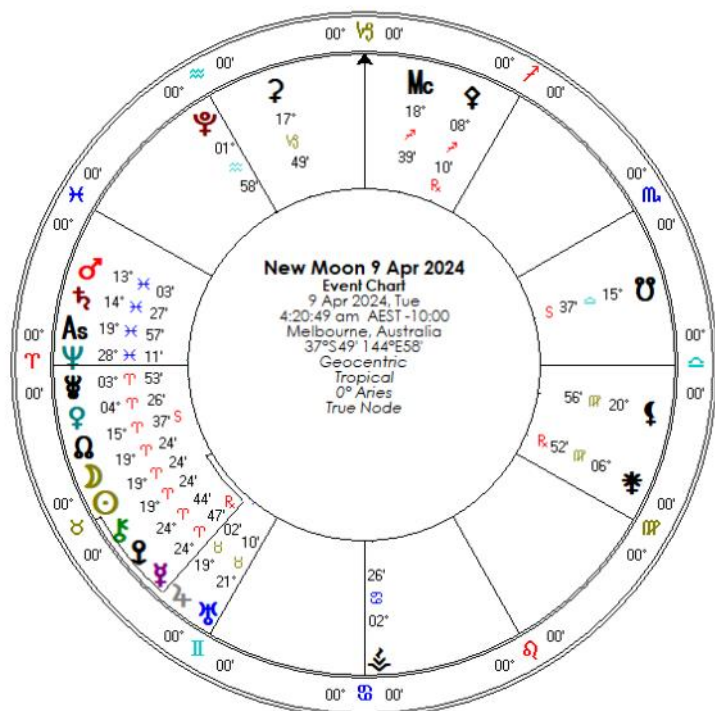

Mars and Saturn are closely aligned in Pisces, and could still enforce a hard-line approach, but as this conjunction is in Pisces, hopefully this aspect will encourage a new set of rules, guidelines and borders that reflect the compassion and universal understanding for which Pisces is known.

There is also positive input coming from Jupiter and Uranus who are about to reunite. This union will take place on 21 April. Jupiter and Uranus share an interest in advancement. In Taurus, this conjunction could have positive financial benefits for farmers and those on the land and could deliver technological breakthroughs that help the environment as a whole.

The recent government enquiries into supermarket prices here in Australia reflects the symbolism of this conjunction in Taurus, and could bring about a new set of standards and guidelines that benefit primary producers and customers.