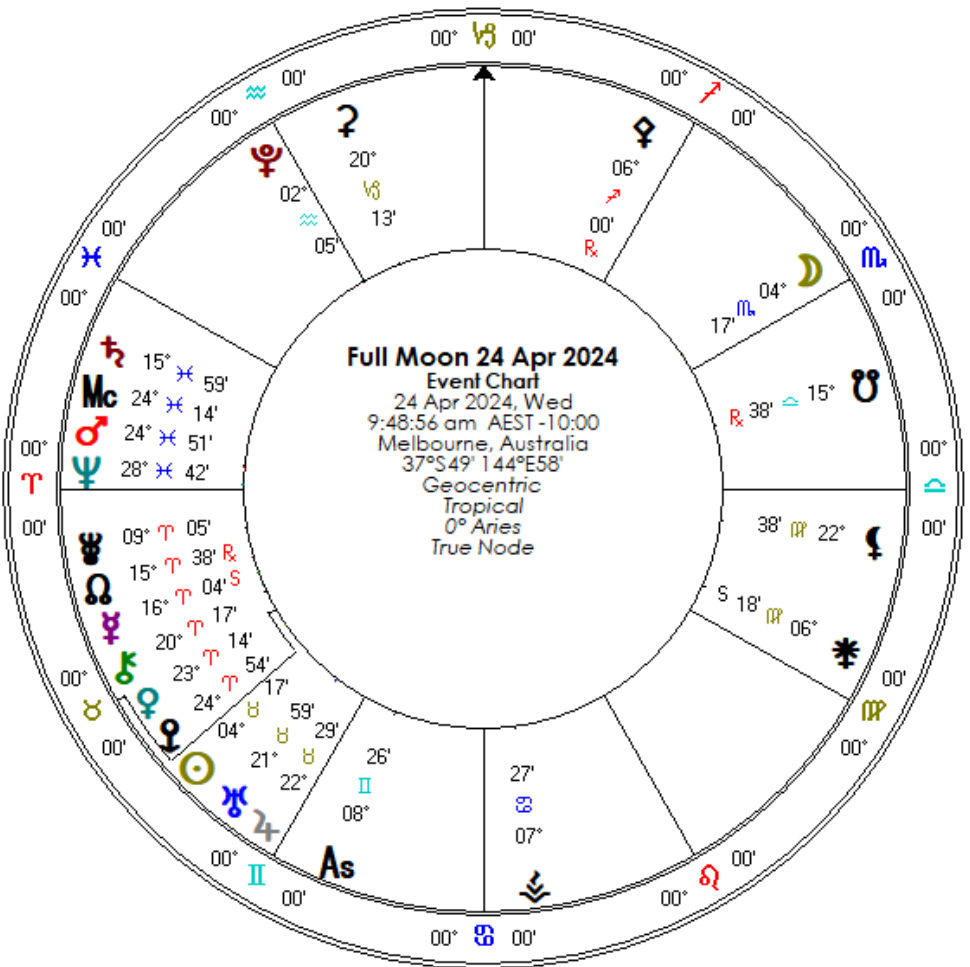

SCORPIO FULL MOON

This is a powerful Full Moon. It's located in passionate Scorpio, plus it also squares Pluto, Scorpio's modern ruling planet. Fixed squares are especially intense.

Mercury stations and turns direct about now, while making a conjunction to the North Node. This intensifies Mercury's message urging us to focus on communicating effectively. Long-term objectives are front of mind and anything we might have overlooked is likely to become more evident. When Mercury is station-

ary, it guides us to communicate what is most important. Given there is a fixed T-square of Sun-Moon-Pluto, there are likely to be some very entrenched opinions and loud voices vying for attention.

Jupiter and Uranus have just reunited so the innovative and

exciting potential of this aspect is still in effect.

Stationary Juno and retrograde Athena are in a tight square so there could be some tense discussions around our loyalty to others versus being loyal to our own ideas and opinions.