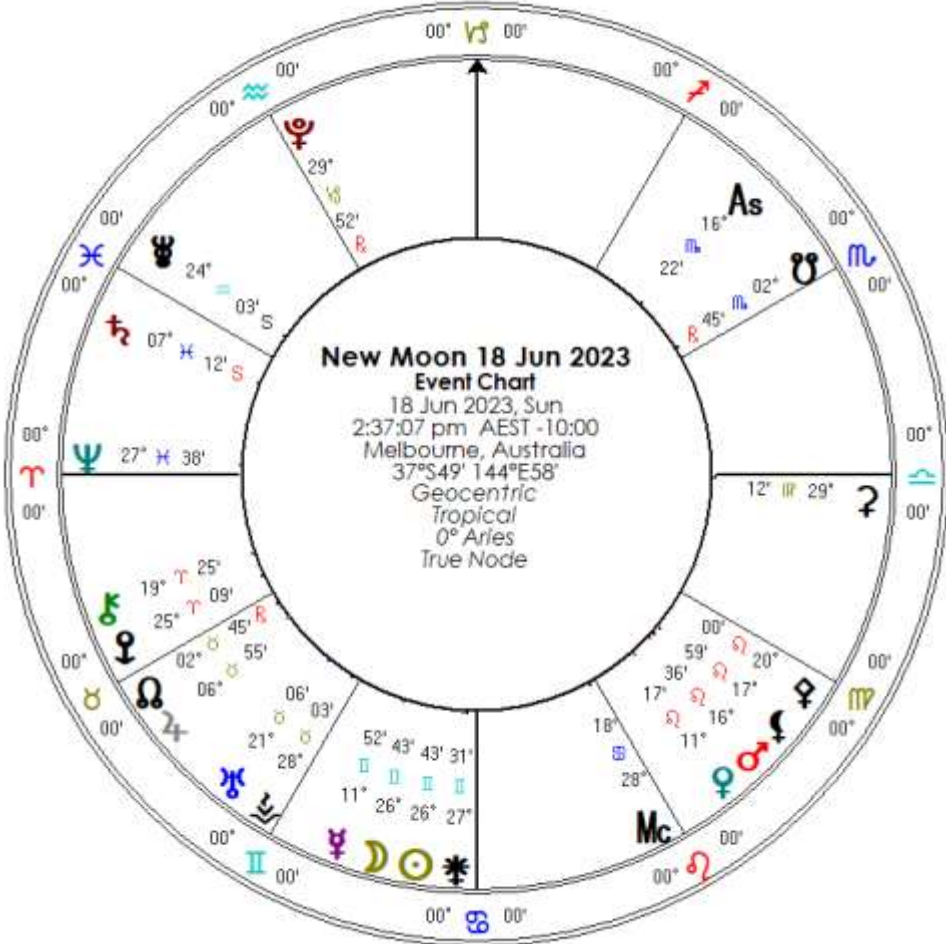

Gemini new moon

This Gemini New Moon is close to asteroid goddess Juno, setting the scene for some potential drama to unfold. Sun, Moon and Juno are involved in a mutable square with nebulous Neptune and with Ceres in late Virgo. This mutable T-square evokes an odd ambi-

ence and presents us with myriad possibilities. Gemini is a curious sign, sometimes operating as a trickster, but it can also be very logical. Neptune is imaginative, and not the least bit logical. This square sets up a right-brain versus left brain conversation that may be rather confusing.

Thank goodness rational Saturn comes to make sense of things, stationing retrograde in Pisces right on schedule. Saturn stations emphasise qualities such as responsibility and discipline. Saturn wants things clearly defined so that boundaries are respected and we have a solid framework that makes sense.

Mercury, is still up to some tricks though, as it squares Saturn, but this square anchors us in reality and provides some flexibility as well as discipline.

Once we clear out any mental fog or distractions, we will be able to focus on our creative ideas and goals and make real progress.