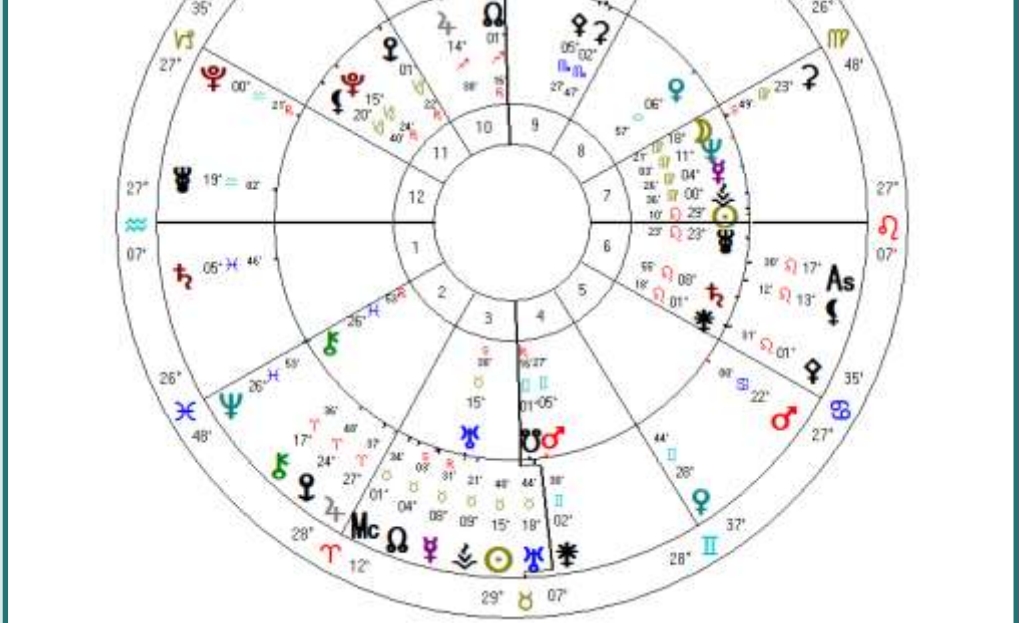

At that time Uranus was in the middle of Taurus and stationary, highlighting the lasting impact of Cook's claim on behalf of the British Crown. Now however we see that the impacts of this historic event are under the microscope of the transiting Sun and transiting Uranus which are once again in the middle of Taurus. The Coronation Sun is within two minutes of arc of Uranus in the chart for the British claim, bringing conscious awareness to Cook's proclamation on behalf of the British Crown in 1770, and the impact of this event, awakening renewed interest into the lasting effects of colonisation.

Transiting Saturn makes a tight opposition to Mercury and an even tighter square to Mars creating a mutable T-square, foreshadowing systemic change.

Significantly, transiting Neptune is exactly aligned with Chiron, at the same degree and minute of arc, 26PI53 evoking the collective desire for healing around the traumatic effects of colonisation on the indigenous people of Australia.

Inner Wheel
British Claim of Australia
Event Chart
22 Aug 1770 NS, Wed
5:45 pm LMT -9:29:36
Possession Island
10°S52' 142°E24'
Geocentric
Tropical
Placidus
True Node

Outer Wheel
Charles III Coronation
Event Chart
6 May 2023, Sat
12:02:08 pm BST -1:00
London, UK
51°N30' 00°W10'
Geocentric
Tropical
Topocentric
True Node