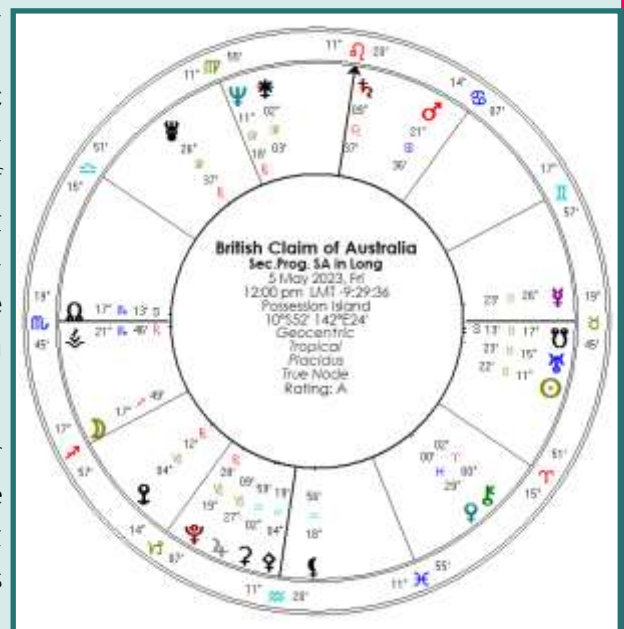

It seems poignant that the government is in the process of giving the original inhabitants of this land a Voice to Parliament, which will hopefully go some way towards re-establishing a sense of belonging and empowerment, reconnecting them to their lands and cultural values.

Meanwhile, transiting Pluto has recently entered the 12th house, where past secrets are sequestered. Pluto will soon oppose Juno before moving on to oppose Saturn in the years ahead. That opposition (exact in February 2029) may well signal an historic change in the Australia constitution and the advent of an Australian Republic. That process will take time to unfold, but it seems that the impetus for change has been set in motion.

If we progress the chart for Cook's 1770 claim we see that the Progressed Sun is at 11 Taurus and that Uranus

is still located at 15 Taurus. Since Uranus was stationary and turning retrograde in the 1770 chart, it has only now returned to that location, but it is now joined with the progressed Sun in Taurus, just as they are in the coronation chart.

The progressed Sun of the British claim chart will unite with its progressed Uranus at 15TA38 in October 2027, which is another key date to watch when we may finally see the establishment of an Australian Republic.