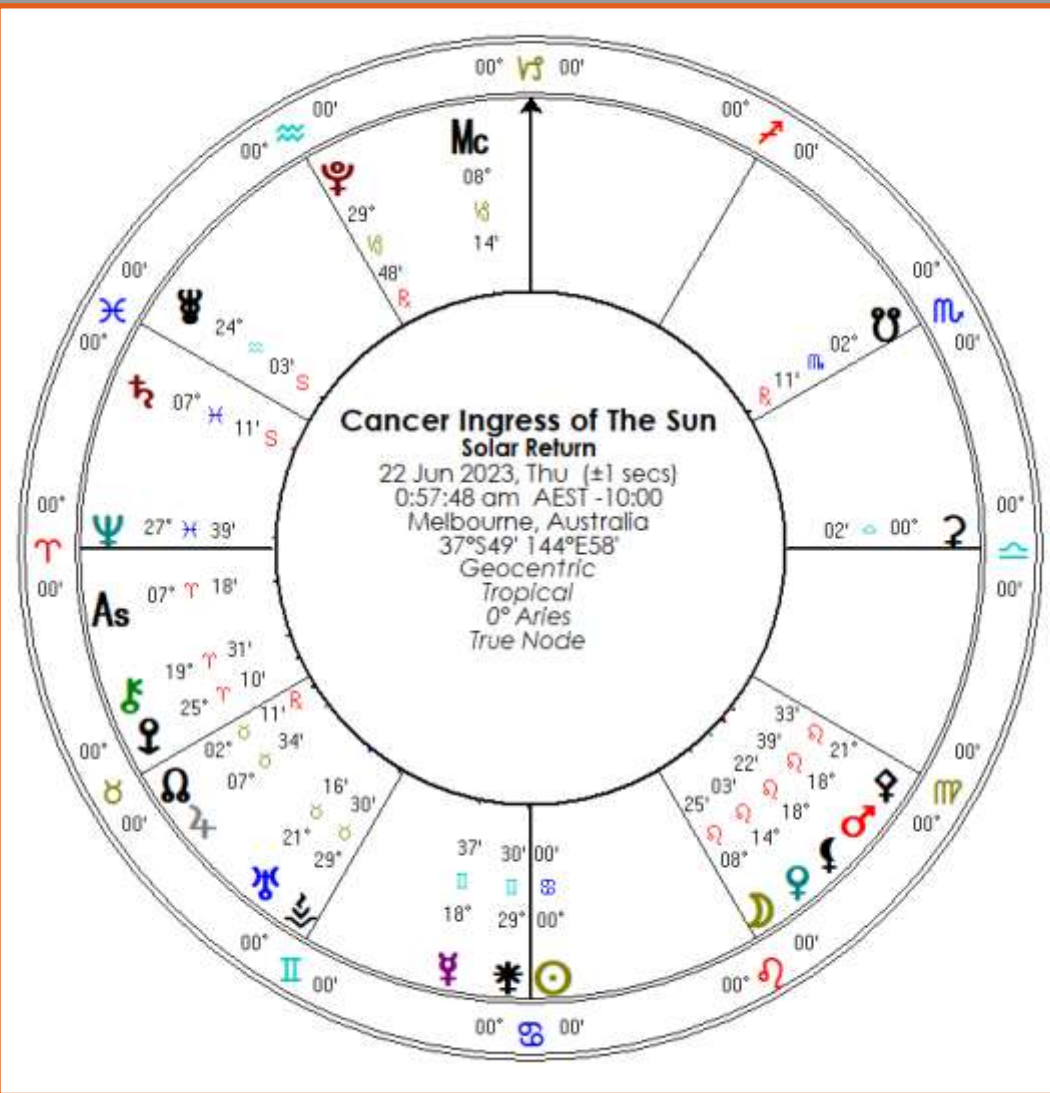

[Place an order](#)

[The Sacred Dance of](#)

[Venus and Mars](#)

~ ~ ~

[Watch interview](#)

This book details my research into the 32-year cycle of Venus and Mars.

The symbolic connection between the celestial lovers is mirrored by their interaction as metals copper (Venus) and iron (Mars). This passionate exchange creates life on this planet and has immense impact across social settings and generations.

[Place an order](#)

June solstice

The Sun and Ceres are in a very tight square at this solstice. This is the official start of winter in the southern hemisphere, and of summer above the equator. Extremes of heat and cold are still ahead of us, but we may have a taste of these fluctuations and other environmental effects and weather phenomenon with this Solstice. Ceres is the goddess of crops and the bounty of the Earth.