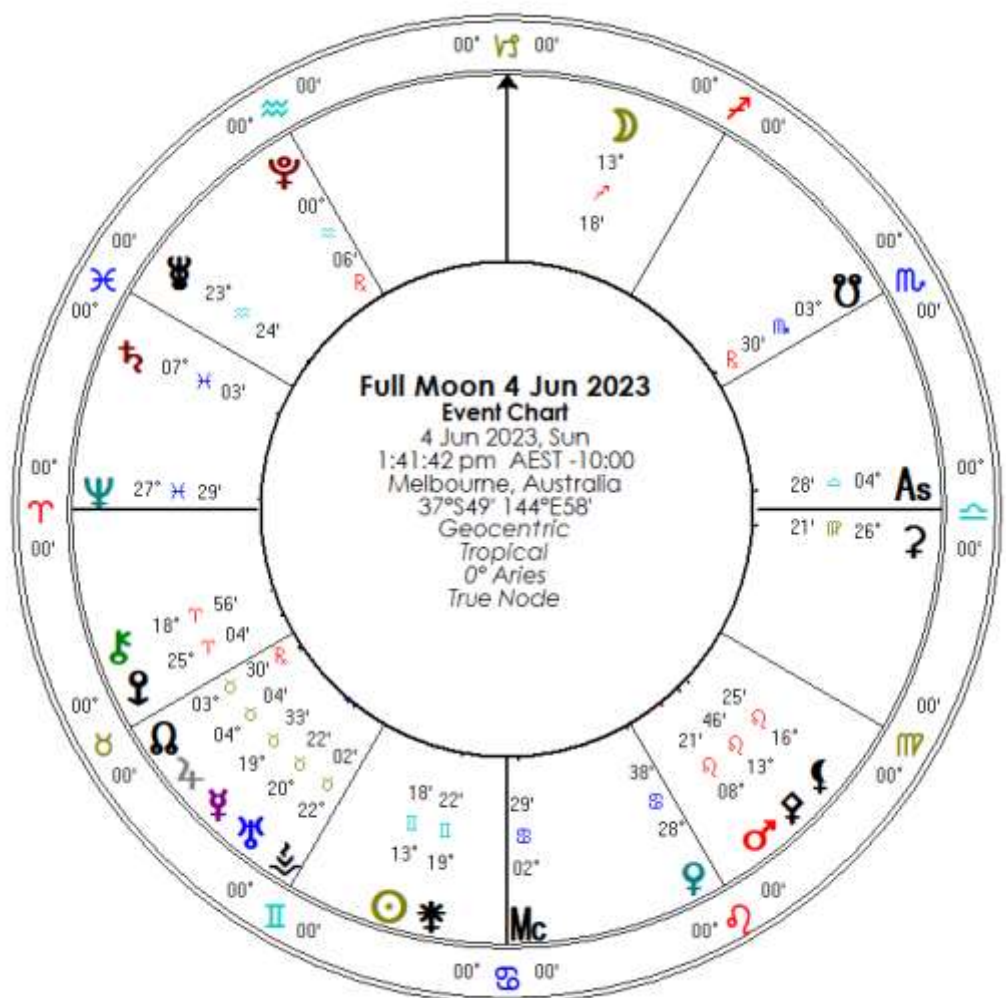

Jupiter is the expansive ruling planet of Sagittarius. They share a big-picture, universal attitude. Known for its generosity and adventurous spirit, Sagittarius is also a philosophical sign.

Mercury is looking ahead to the future and due to its conjunction with Uranus, is focused on science and truth. Jupiter is also looking forward with an optimistic outlook with its alignment to the North Node. Taurus is a practical and determined sign. The implications are that there will be a strong

urge to push ahead with our agendas, be they material objectives, or visionary ones.

Venus opposes Pluto in the days after this Full Moon setting in place a clear defining line around our commitments, and may ask for some kind of sacrifice before we can fully step towards our desires.

The Sun and Moon have no major stressful aspects at this Full Moon, but Jupiter and the North Node are in a tight conjunction in early Taurus, which will add layers of complexity to this Full Moon.

Much of the celestial activity is centred in Taurus, where the ruling planets of both the Sun (Mercury) and the Moon (Jupiter) are located.