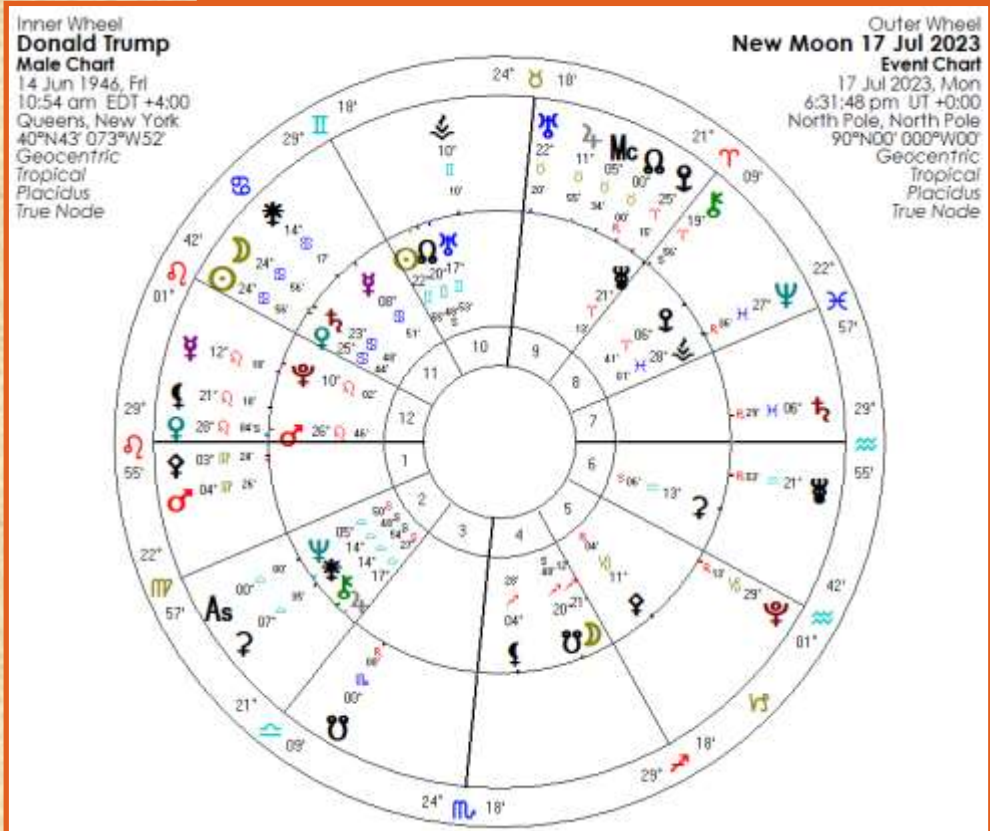

NUT CIRCUS

In a month or two the July New Moon will be located at 24CN56 adding further pressure to both Trump's chart and the US Sibly chart.

We've seen a number of heavy transits to both charts over recent times. The former President has so far survived the onslaught, but the pressure continues to build. I believe crunch time is fast approaching. July this year looks like a significant month for the unfolding process of reform that centres around the former President. We know that the US is undergoing its Pluto Return, a process of revolutionary forces is underway.

The New Moon in July takes place at 24CN56, on the midpoint of Trump's Venus-Saturn conjunction and exactly opposing Pluto in the 792 eclipse chart.

What's more, transiting Venus will station at 28LE36 on 23 July, hitting his Mars/Asc (midpoint 28LE21).

There are two other stations taking place on 22-23 July: Eris and Chiron. Eris stations at 25AR15 and Chiron at 19AR57. they are squaring his Venus-Saturn. Transiting Uranus is about to hit his MC. Though it will not do so until 2024, it's well within orb.

The many issues in the US, such as the ongoing gun violence and lack of laws around this and industrial safety standards will continue until action is taken.