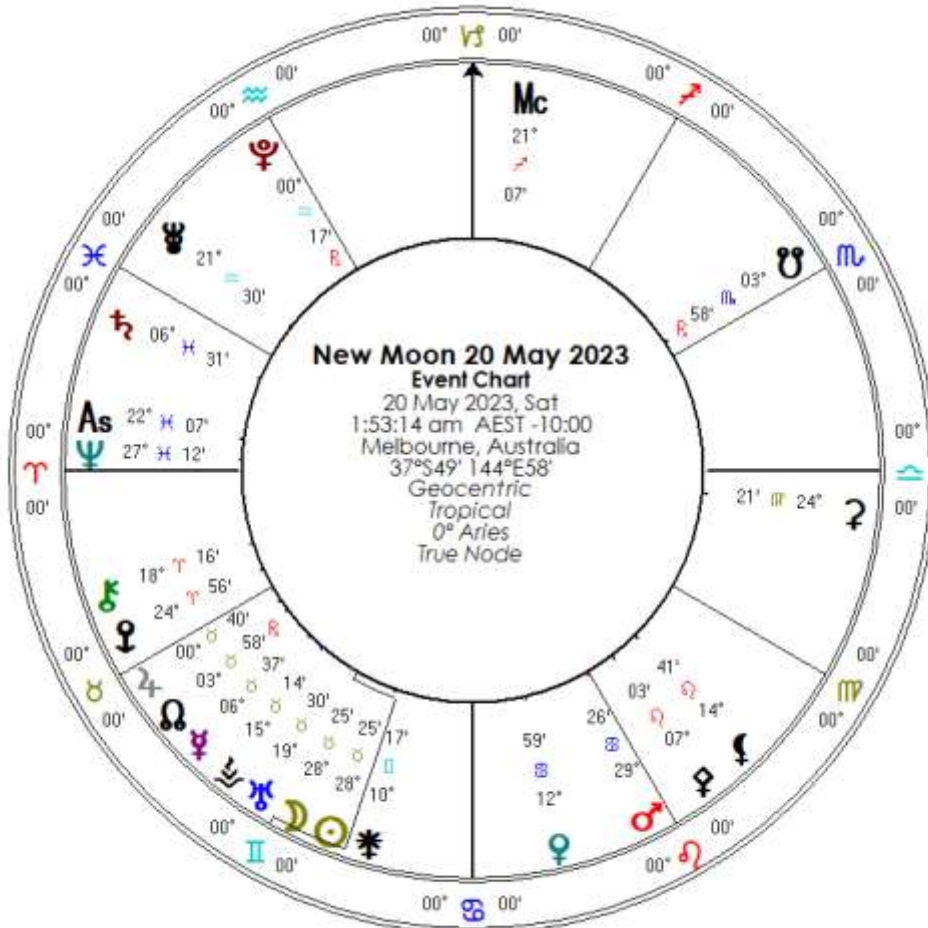

a

Taurus new moon

There's a large gathering of touches, so inflation may continue. In Taurus there is a touch of Midas, New Moon, including for better or worse. This is especially expansive Jupiter which shifts to this bullish sign on the 17th.

Jupiter in Taurus elicits a sense of abundance and prosperity, but also arouses a feeling of indulgence and extravagance. Jupiter expands whatever it

touches, so inflation may continue. In Taurus there is a touch of Midas, including for better or worse. This is especially expansive Jupiter which shifts to this bullish sign which is known to exacerbate financial challenges and wasteful practices.

With Mars in late Cancer, generating a potent T-square with Pluto and Jupiter, this New Moon delivers a powerful urge to spend and to

take financial risks. This is especially significant given the current financial challenges unfolding at this time. Mars-Pluto hard aspects are often volatile, so we can expect that the financial markets will swing about wildly as we enter this lunation.

As a rule, Taurus is very security conscious and adept at managing finances, but with dynamic Mars, volatile Pluto and eccentric Uranus involved, big wins and big losses are likely to be amplified.

Joining the Sun, Moon and Jupiter in Taurus are the North Node, Mercury, Vesta and Uranus. In the wake of the Federal Budget, we are likely to see some major reforms and policy changes.