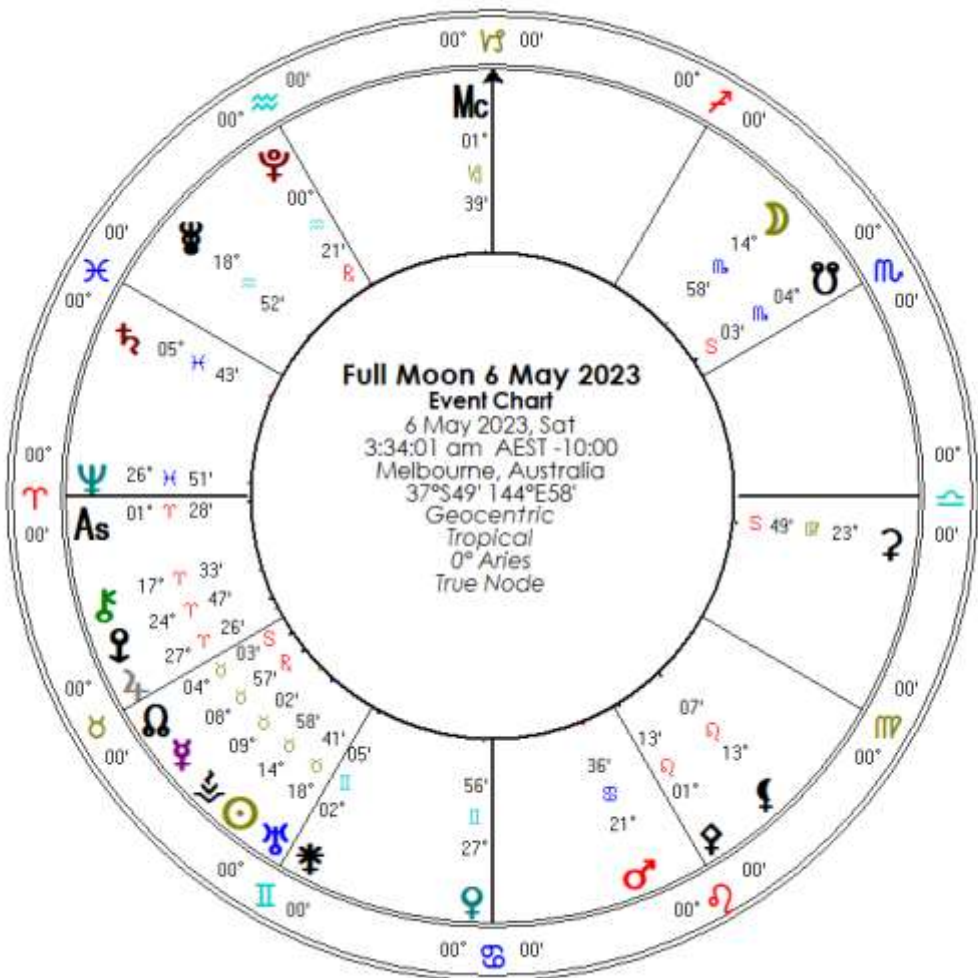

SCORPIO LUNAR ECLIPSE

This lunar eclipse takes place in the heart of fixed sign Scorpio. There is a lot of activity around the middle of fixed signs this year, delivering resilience and determination, but also resistance to change. Pluto stations retrograde on 2

May, dredging up unfinished business. Pluto governs all kinds of powerful forces, psychological, invisible and material that pertain to the process of death and rebirth. This Penumbral Lunar Eclipse is visible in Australia in the early morning hours when most of us are asleep.

Mercury is retrograde from April 21 through May 15 in Taurus, giving us pause to rethink our approach to all things financial. Interestingly, the Australian Federal Budget will be handed down on May 9 when Uranus commences a new synodic cycle, pushing ahead with conscious reforms such as the review into The Reserve bank. The impact of these two opposing forces, one that is determined to maintain the status quo, and the other consciously seeking to change processes with equal determination, speaks to the ongoing battle being played out in many settings. Ceres is stationary making her environmental message very clear.