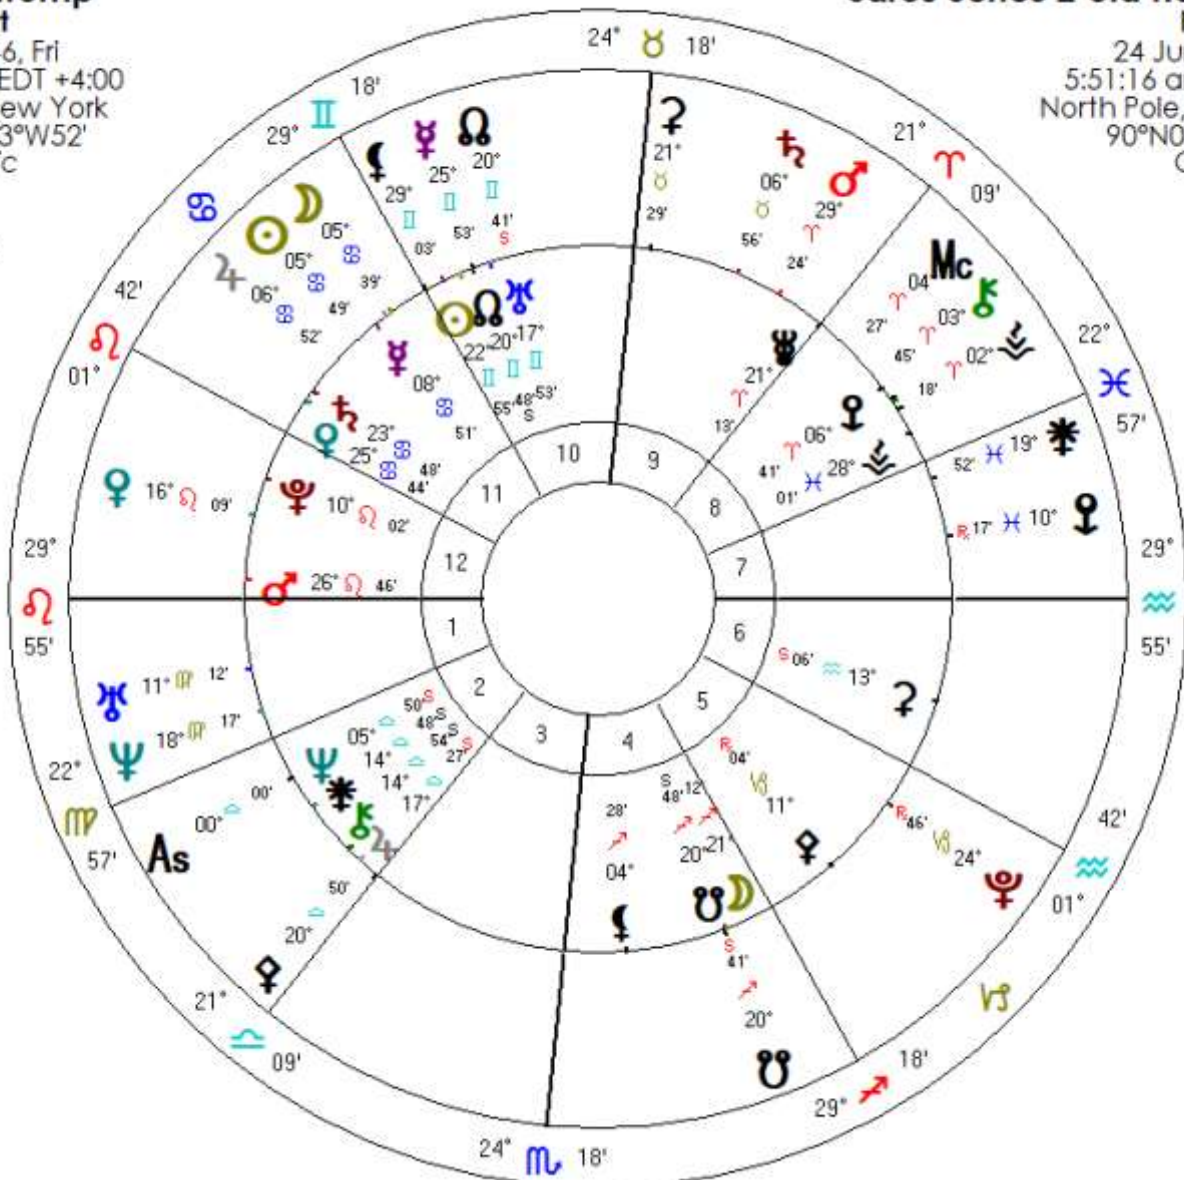

Significantly, in the original chart for the first eclipse in 792, Pluto is located at 24CP46 and sits in **direct opposition to Nut's Venus-Saturn conjunction**. In fact the midpoint of his Venus-Saturn conjunction is 24CN46 and Pluto in the 792 original eclipse chart is exactly opposite at 24CP46!!!

The Sabian Symbol for 24 (25) Cancer is "A leader of men wrapped in an invisible mantle of power"

Transiting Pluto began opposing this point in March 2020 when COVID first emerged and it continued to move back and forth over this exact point until November 2021.

It's worth noting that in the Sibly US chart, Mercury is located at 24CN11 and Pluto at 27CP33. The US is undergoing its Pluto Return, where a host of Underworld energies are being exposed, seeking transformation.

Transiting Pluto does not quite get back to 27CP33 in October 2023 when it stations direct, but it's very close to that point. It lingers and will still be a big factor to consider until at least the end of 2023 if not longer.

Continued page 8...

Inner Wheel
Donald Trump
Male Chart
14 Jun 1946, Fri
10:54 am EDT +4:00
Queens, New York
40°N43' 073°W52'
Geocentric
Tropical
Placidus
True Node

Outer Wheel
Saros Series 2 old north (117)
Natal Chart
24 Jun 0792, Sun
5:51:16 am UT +0:00
North Pole, North Pole
90°N00' 000°W00'
Geocentric
Tropical
Equal
True Node