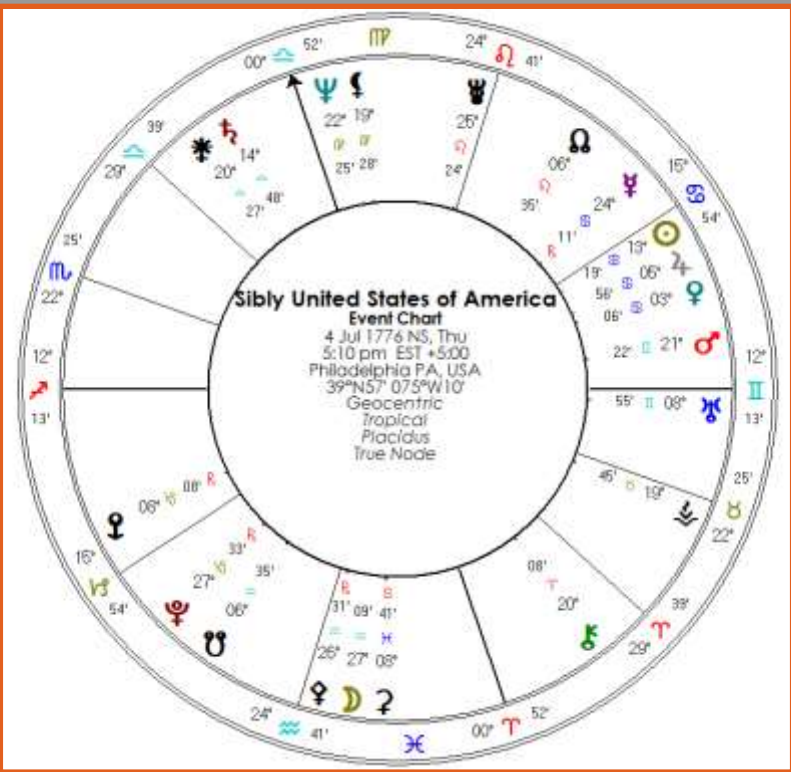

NUT CIRCUS

In a month or two the July New Moon will be located at 24CN56 adding further pressure to both Trump's chart and the US Sibly chart.

We've seen a number of heavy transits to both charts over recent times. The former President has so far survived the onslaught, but the pressure continues to build. I believe crunch time is fast approaching. July this year looks like a significant month for the unfolding process of reform that centres around the former President. We know that the US is undergoing its Pluto Return, a process of revolutionary forces is underway.

The New Moon in July takes place at 24CN56, on the midpoint of Trump's Venus-Saturn conjunction and exactly opposing Pluto in the 792 eclipse chart.

What's more, transiting Venus will station at 28LE36 on 23 July, hitting his Mars/Asc (midpoint 28LE21).

There are two other stations taking place on 22-23 July: Eris and Chiron. Eris stations at 25AR15 and Chiron at 19AR57. they are squaring his Venus-Saturn. Transiting Uranus is about to hit his MC. Though it will not do so until 2024, it's well within orb.

The many issues in the US, such as the ongoing gun violence and lack of laws around this and industrial safety standards will continue until action is taken.