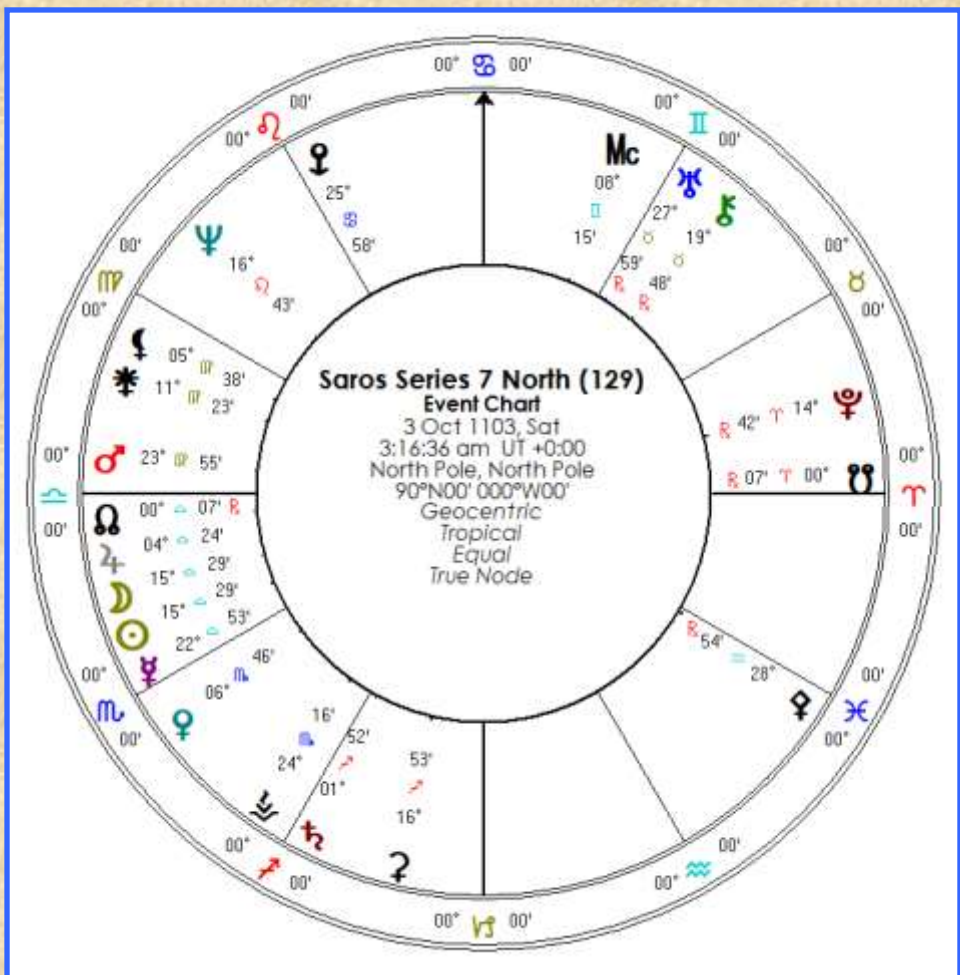

Pluto can be destructive, but it also engenders a process of rebirth.

The Sabian Symbol for 16 Libra, the degree of this eclipse, is "A boat landing washed away". Earthquakes are very difficult, if not impossible to predict, but the potential for some kind of event is suggested by these two charts.

Time and Date explain a hybrid eclipse...

"During a hybrid solar eclipse, the Earth's curvature brings some sections of the eclipse path into the Moon's umbra, the darkest part of its shadow that creates total solar eclipses, while other areas remain outside the umbra's reach, causing an annular eclipse."