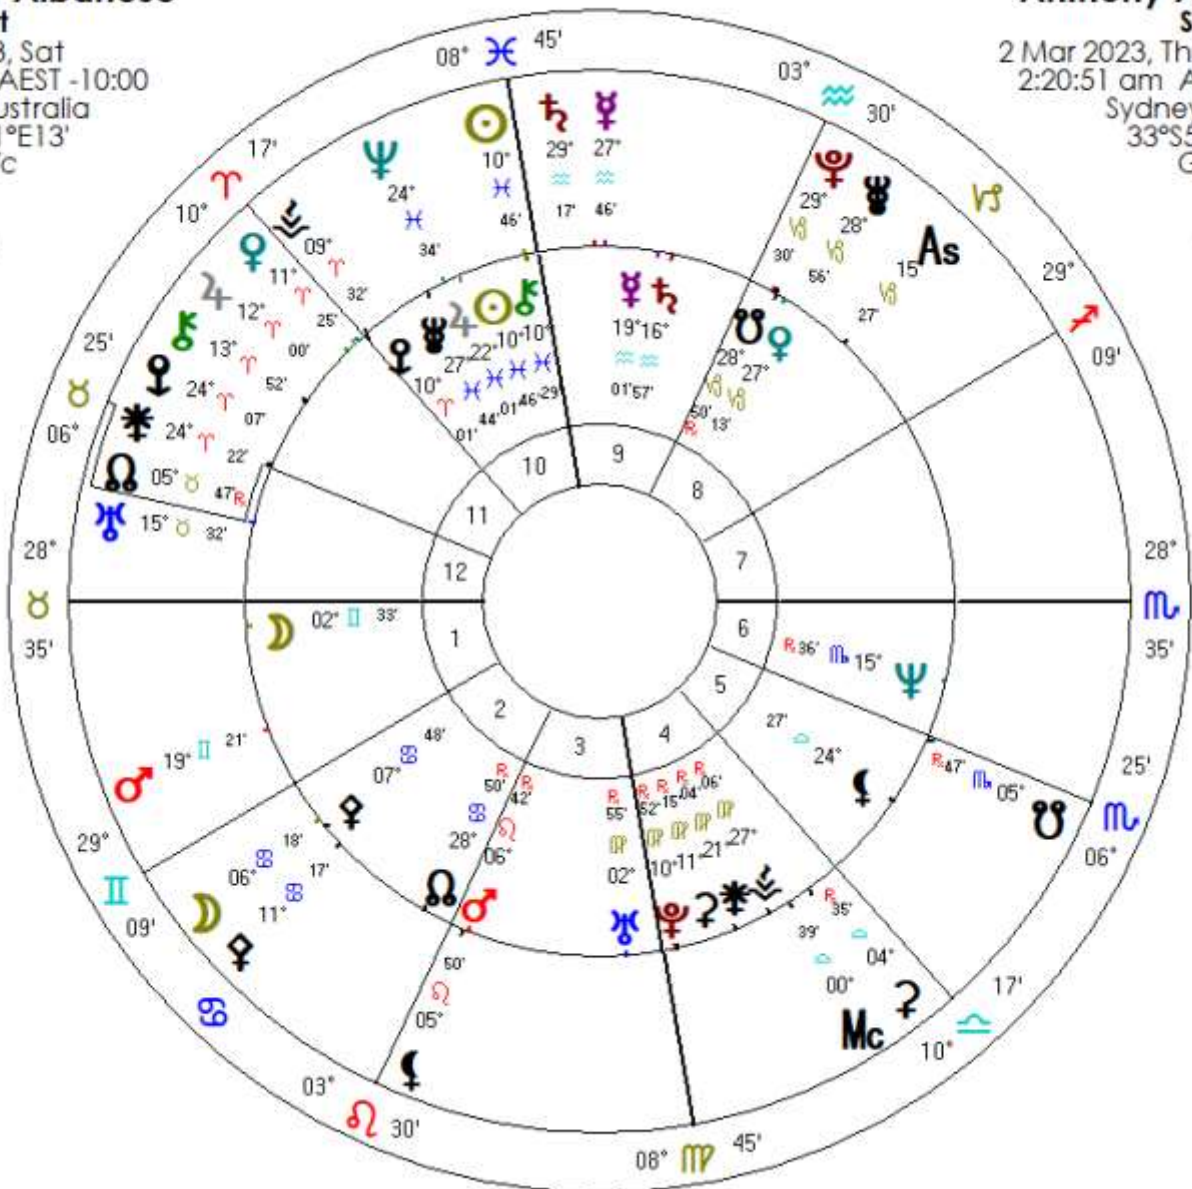

As we don't have a time of birth for our PM, I use this noon chart. His Moon will be either in Gemini or in Taurus. (I think it's more likely he was born earlier in the day with a Taurus Moon.)

His Solar return for his 60th birthday in early

March this year has both Hygiea and Pluto sitting tightly on his South Node and his Venus. This suggests he is under intense pressure. Transiting Pluto will back track over his Nodal Axis, but does not quite reach his Venus for another hit. It's close enough though, and likely to continue to keep the pressure on for sometime to come.

Stressful aspects are also being generated by transiting Uranus which is squaring his Saturn-Mercury conjunction.

Meanwhile, transiting Saturn, having just moved into Pisces, will connect with his Sun-Chiron in 2024, so the tension is likely to continue to increase along with his responsibilities.

So far he seems to be managing things pretty well but it will be vital to look after his health and well-being.

Inner Wheel
Anthony Albanese
Male Chart
2 Mar 1963, Sat
12:00 pm AEST -10:00
Sydney, Australia
33°S52' 151°E13'
Geocentric
Tropical
Placidus
True Node

Outer Wheel
Anthony Albanese
Solar Return
2 Mar 2023, Thu (±2 secs)
2:20:51 am AEDT -11:00
Sydney, Australia
33°S52' 151°E13'
Geocentric
Tropical
Placidus
True Node