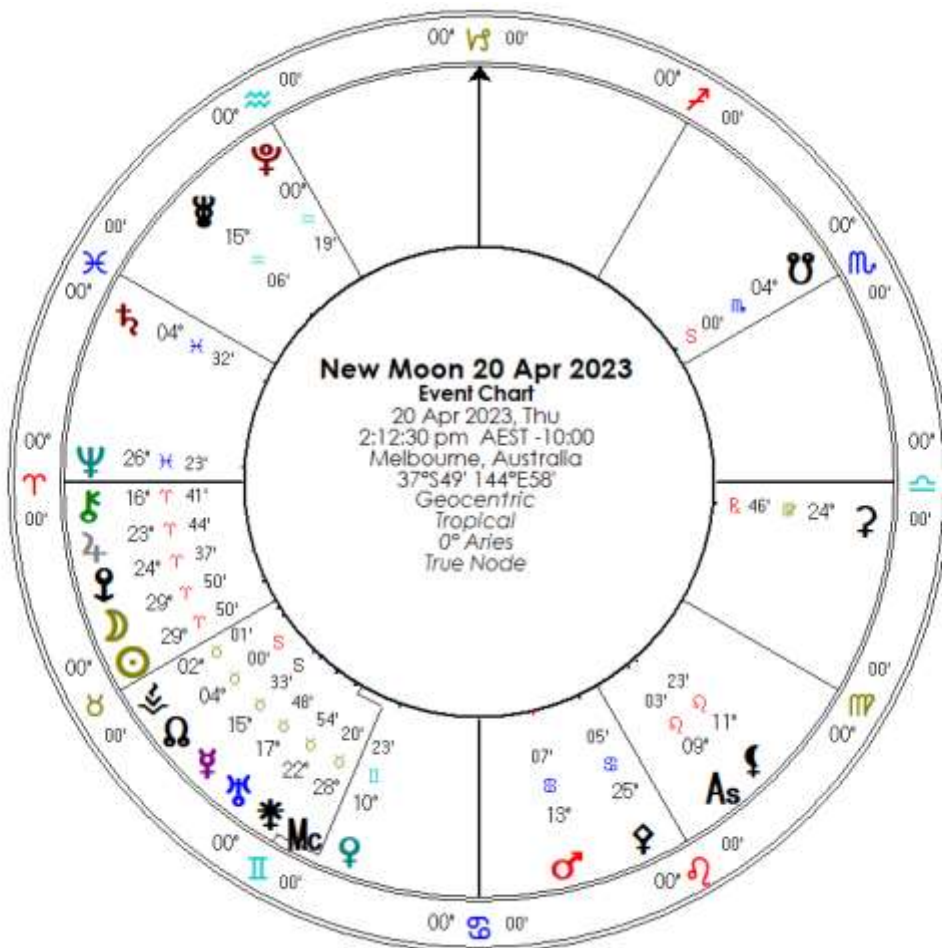

a

Ar ies sol ar ecl ipse

This New Moon is a hybrid Eclipses provide opportunities to Solar eclipse. The eclipse expand consciousness. This is especially true of this powerful eclipse. path crosses Australia's North West Cape.

Mercury stations retrograde on the 21st at 15TA37 in the middle of fixed signs, where it will be difficult forging a tight square to make changes. This is arguably with Pluto. This fore- the most steadfast point in the shadows the significant challenges tire zodiac. But Mercury is a shapeshifter and he is asking us to global issues and a rapidly changing future.

There are entrenched opinions, personalities and systems very determined to maintain the status quo. But this push to change suggests sudden events and this could trigger unexpected eruptions, earthquakes or accidents.

Whether we use astrology or other means, these events are impossible to predict, but as the eclipse path crosses a few regions that are highly sensitive to seismic events, the potential for earthquakes in these areas is elevated. See page 8 for more details...