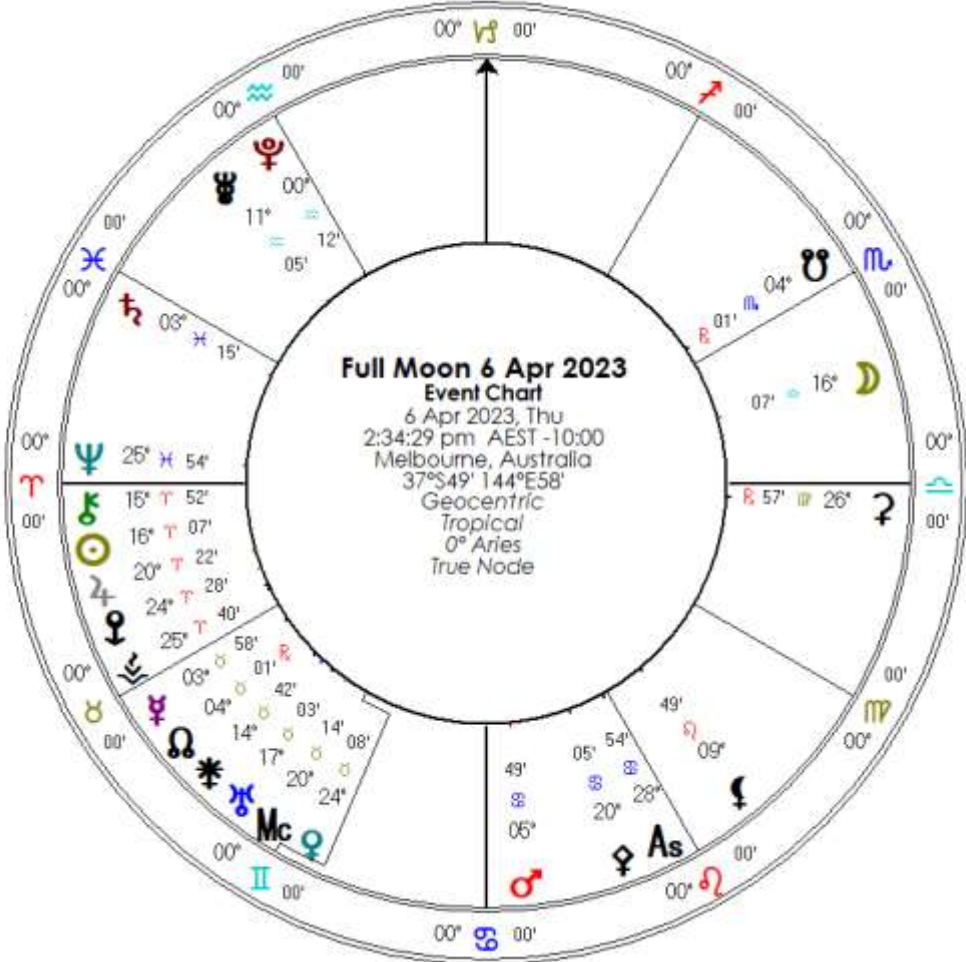

In the myth, Chiron was abandoned by both his parents. He was later accidentally wounded and this wound never healed. Chiron teaches us self acceptance. No matter our circumstances we have **something to offer**. Chiron's aspects at this Full Moon provide us with tremendous insight into our personal wounds and how we can consciously overcome negative patterns and traumatic experiences that may have impacted our physical and mental wellbeing.

Vesta and Eris are closely aligned providing further insight into our behaviour, especially any acts of revenge that stem from being overlooked. Jupiter is nearby and about to commence a new synodic