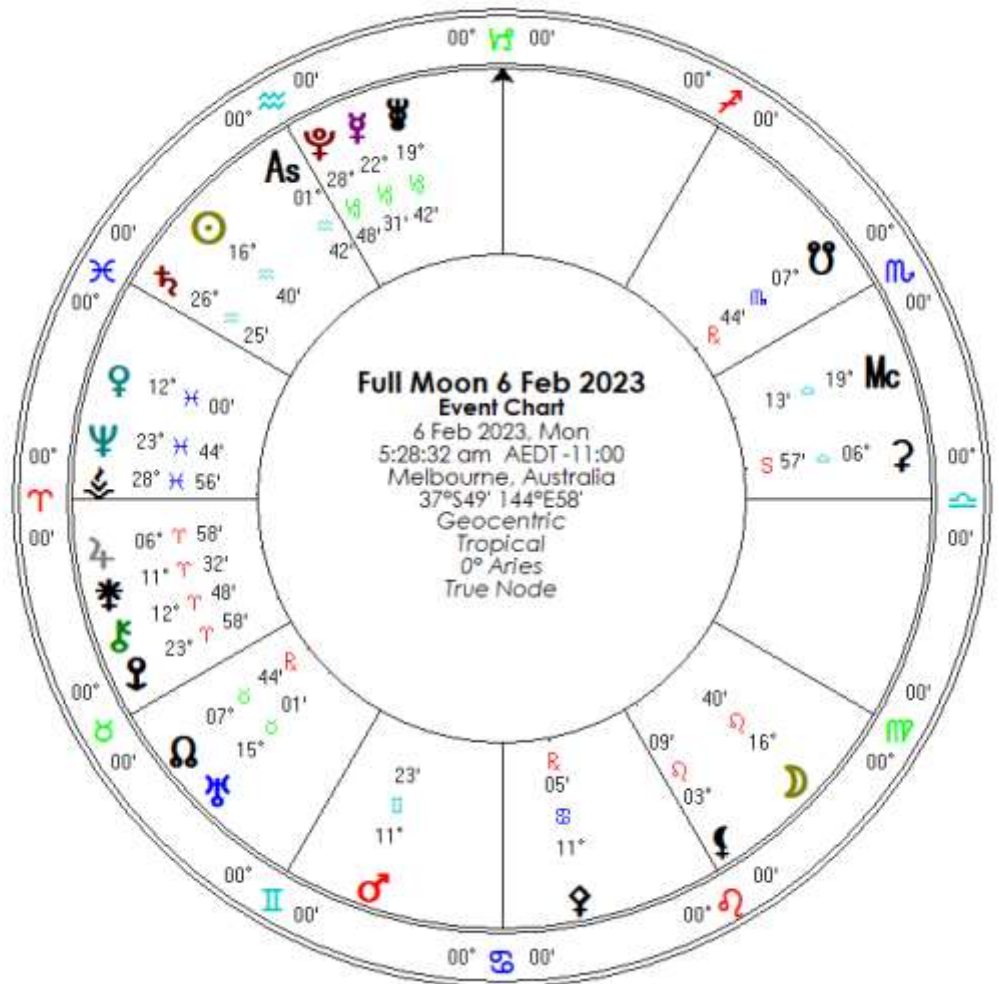

FebruAry 2023

Click the image below to order a copy of my latest book..

2023 Celestial Insights Calendar is now available

e

Leo FULL MOON

The Sun in Aquarius and the Moon in Leo are both squaring Uranus which sits in the middle of Taurus.

Venus, the ruler of Taurus, is herself involved in a tight mutable square with Mars, suggesting that change is indeed imminent.

Venus-Mars squares are highly creative aspects and provide us with options. To break any stale-

Fixed energy is passionate, determined and focused and the middle of fixed signs is the most intense part of the zodiac. 45 degrees from the solstice and equinox points, it's unyielding and dramatic. Fixed T-squares often present us with a choice of whether to continue along the same path, or opt to let go and change tack. We can't get any more intense, and if we can't