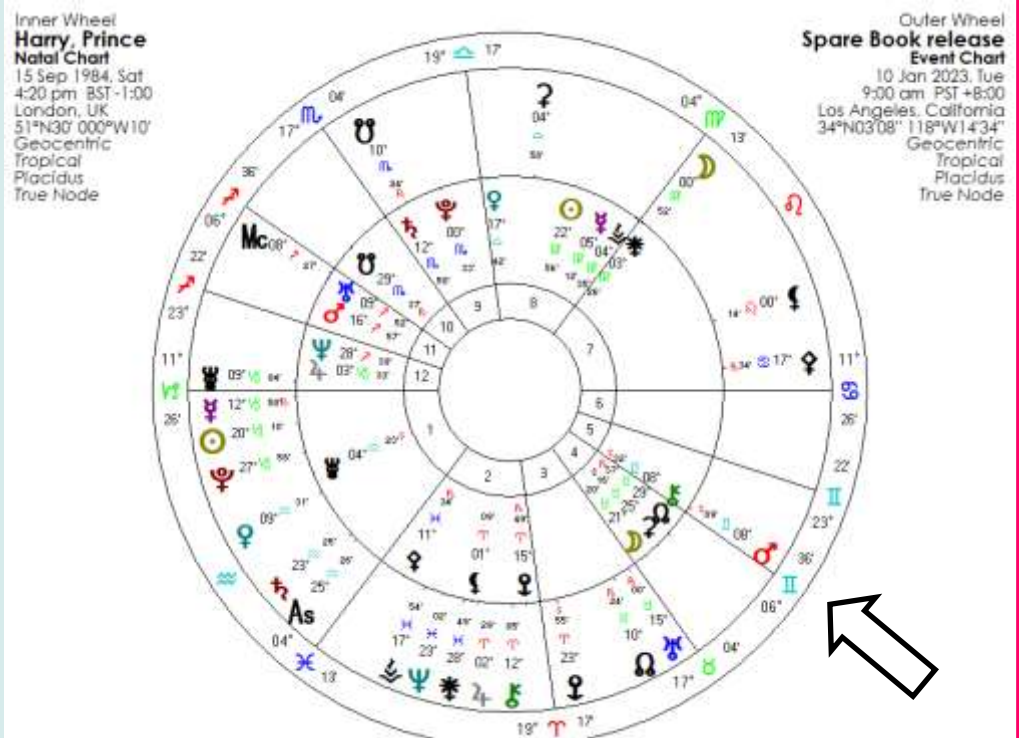

CHARTS IN THE NEWS

PRINCE HARRY

It's fair to say that Prince Harry has experienced significant wounds. The death of his mother and the dysfunction within the British Royal Family, in particular the exploitation at the hands of the British Press, have led him to separate from his family in the UK and move to the US with his wife Meghan and their children. The recent release of his book *Spare*, and related media interviews have given voice to his wounds and exposed a raft of issues within the institution of the British Monarchy.

Harry has a number of stationary planets in his birth chart, including wounded-healer Chiron at 08GE32. Significantly, Chiron has been taking a powerful hit from stationary Mars, which stationed exactly the very week that his book was released.

Mars in Gemini can create a war (Mars) of words (Gemini) which is a very literal expression of this symbolism. Harry has been speaking out about his wounds in order to heal. This recent transit of Mars has also opposed his natal Uranus/Mars. Some say **he's gone too far**.

Harry also has stationary Ceres in his birth chart, (as has his brother William) consistent with the fact that their mother Princess Diana was a larger than life presence in their life.

In Harry's chart stationary Ceres sits between his Moon and his North Node in Taurus, not far away from Chiron, showing the **massive impact that his mother's death had on him at the age of 12**.

Harry also has Hygiea stationary in his first house at 04AQ23. At **the time of Diana's fatal car accident in 1997**, transiting Uranus was 05AQ30, consistent with the shock and pain of that tragedy.

The current extended transit of Mars in Gemini is fuelling a war of words, but so far this is a one-sided communication that is yet to receive a response from the British Royal family.