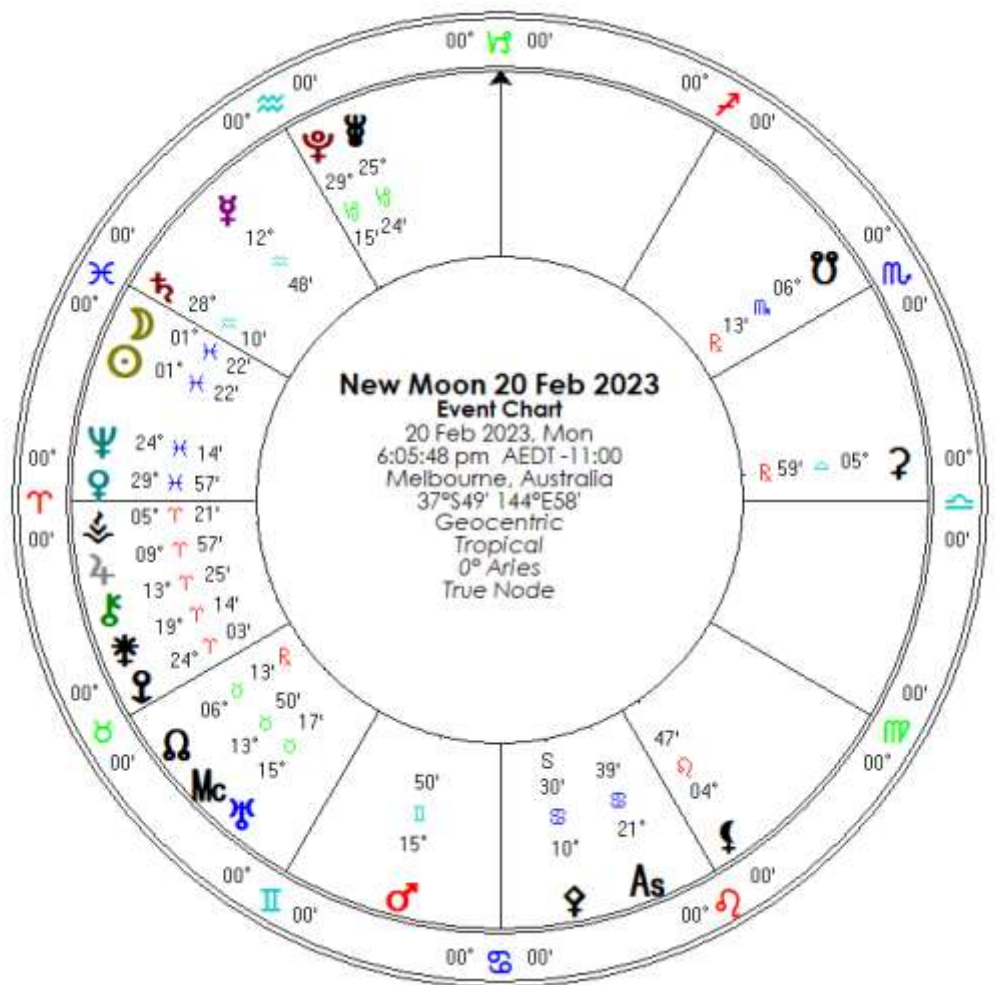

PISCES new moon

Pisces is an imaginative and creative sign and this New Moon is likely to stir our visions and dreams.

Venus and Neptune are together, also in this watery mutable sign, elevating our creativity still further.

Venus and Neptune arouse empathy and compassion and the tight sextile they form to Pluto and Hygeia suggests a deep-seated capacity for healing and forgiveness. Venus and Neptune are making an exact conjunction around Valentine's Day, stirring romantic gestures and expressions of love.

People who we have not been able to comprehend, are now more likely to be understood, or at least we can imagine how they must feel and we have more empathy for their situation.

Similarly, concepts and philosophies that have seemed beyond our understanding are also illuminated by this New Moon.

Fresh ideas and new skills are stimulated by the trine between Mercury and Mars. Chiron in Aries at

their midpoint sextiles both and activates the cluster of planets in Aries. This is a good time to commence a course of learning or any new creative undertaking. Jupiter and Vesta, help focus our attention on our objectives.

Allow your imagination to guide you. Experiment with new creative ideas and test the waters.