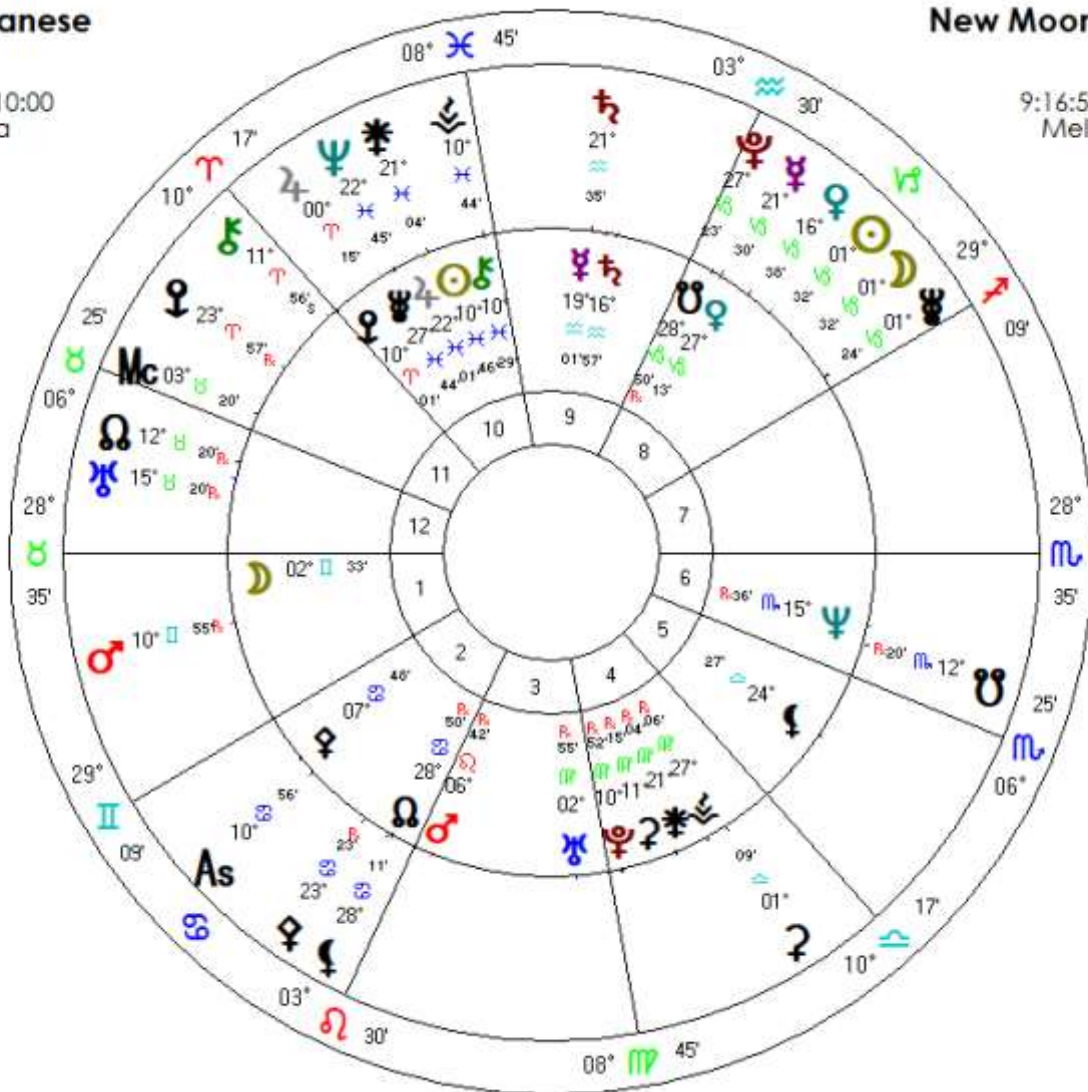

Meanwhile, transiting Uranus is opposing his Nep-

tune, throwing in a range of curve balls and uncertainties. The combination of Uranus and Neptune is a bit like an hallucinating trip, magnifying speculation and strange happenings that could take him off on a tangent at any time.

Transiting Neptune sits on his Jupiter, so there will be a tendency to take on too much. The workload is big, especially given the years of neglect of the previous government.

The main challenges this year would appear to be personal rather than political, with his Venus-South Node being triggered by transiting Pluto.

Overall, the current transits suggest his focus is good, both in terms of the big picture and in attending to details, however as we do not have a time of birth, there are several factors we cannot take into account. Using a 12 noon chart puts his Moon in Gemini, however an earlier birth time that puts the Moon in earthy Taurus seems more in keeping with his personality and manner of expression.

Inner Wheel
Anthony Albanese
Male Chart
2 Mar 1963, Sat
12:00 pm AEST -10:00
Sydney, Australia
33°52' 151°E13'
Geocentric
Tropical
Placidus
True Node

Outer Wheel
New Moon 23 Dec 2022
Event Chart
23 Dec 2022, Fri
9:16:50 pm AEDT -11:00
Melbourne, Australia
37°S49' 144°E58'
Geocentric
Tropical
0° Aries
True Node