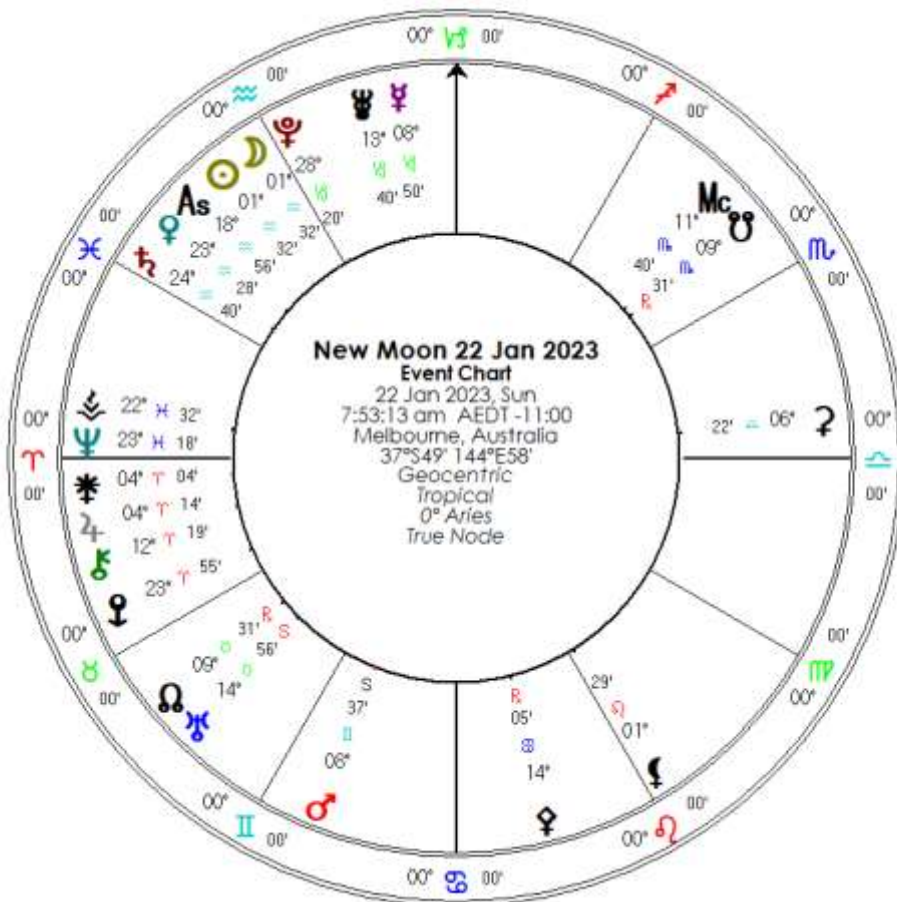

The Water Rabbit is clever and peace-loving. This is a hopeful sign, suggesting that we are entering a calmer, indeed fluffier, softer waters. That being said, there are a number of significant transits this year that are likely to deliver systemic change.

The Water Rabbit is clever and peace-loving. This is a hopeful sign, suggesting that we are entering a calmer, indeed fluffier, softer waters. That being said, there are a number of significant transits this year that are likely to deliver systemic change.

We'll explore the significance of this transition in the February edition of INsight. For those wanting to delve more deeply into the symbolism of [Pluto in Aquarius, you can read my detailed article at Astro.com.](#)

At this New Moon, Venus and Saturn are joined together in Aquarius, signalling their interest in forging ahead with a practical, but also a progressive agenda.

Plus the co-ruler of Aquarius, radical Uranus, is now stationing direct, highlighting the importance of future technology and innovation. This is a major wake up call which is about to ring loud and clear.