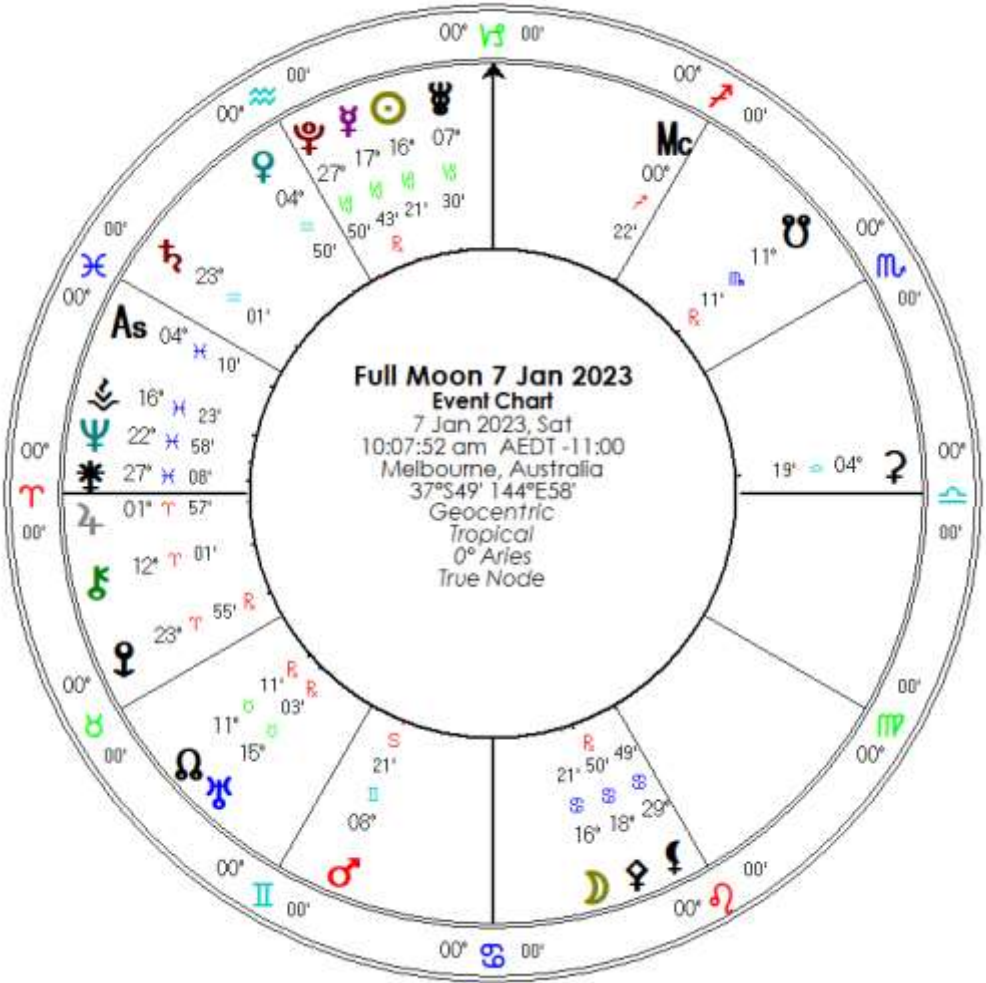

January 2023

Click the image below to order a copy of my latest book..

d

Cancer FULL MOON

As Mercury closes in on its inferior conjunction in the midst of its retrograde period, this is a timely opportunity to rethink our plans for the coming year.

Mars has another week of retrograde motion, but is virtually stationary at this Full Moon. The time is soon coming when we will be faced with the question of how to implement our plans into the existing structure of our lives.

When Mars goes direct on Friday 13th, this is not an omen of doom and gloom. Rather it's a test of how and where to channel our energy and desires. Momentum is returning after the holiday season and we are probably keen to get started, even so, we may need to pace ourselves and we might have to create a new template before we can get going.

Mars in Gemini is intrinsically impatient. And while still moving slowly, his message is to consider how best to apply ourselves to the task ahead. The frustration that can accompany Mars retrograde is giving way to entrepreneurial op-