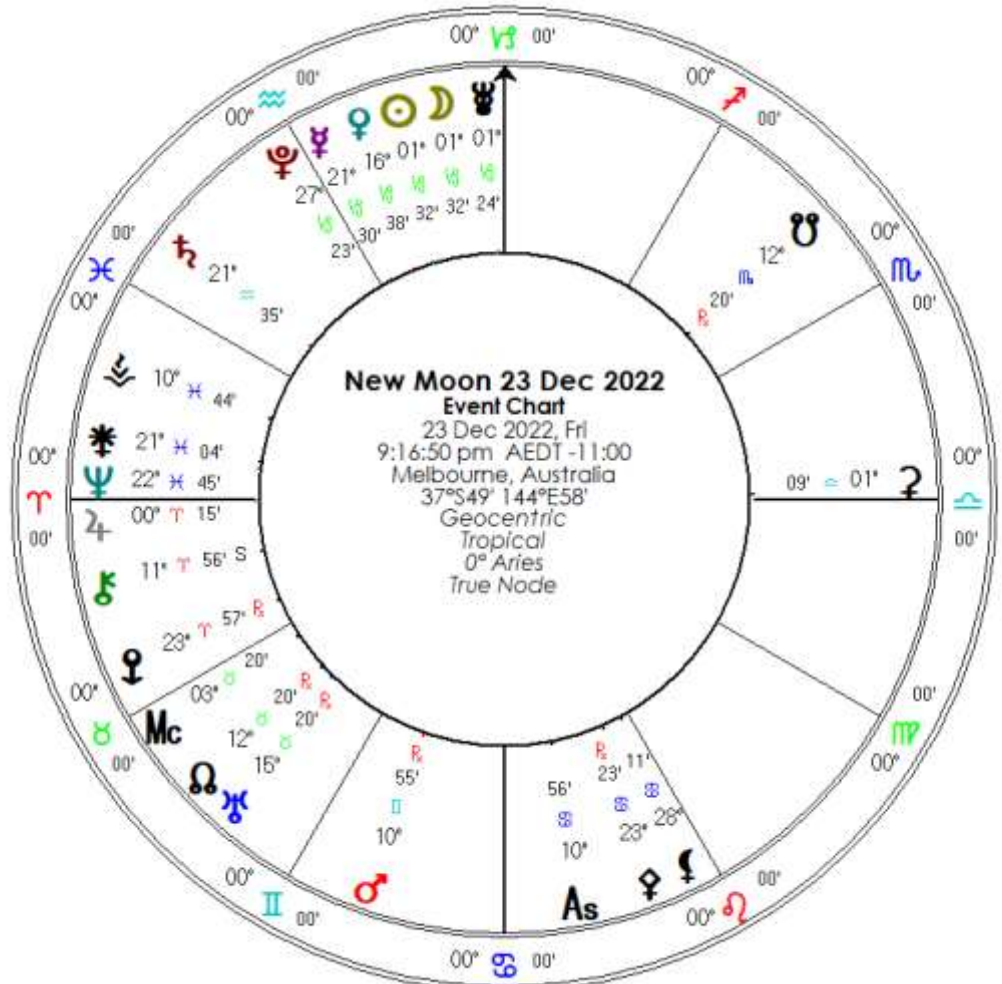

j

capricorn new moon

December 23, the Friday commit to healthy habits.

before Xmas, just after the Solstice, this invisible Supermoon focuses our attention on our plans for 2023. Venus, Mercury, Hygiea and Pluto join the Sun and Moon in Capricorn, highlighting our long held ambitions as we consider how to go about fulfilling them.

Sun, Moon and Hygiea are the focal point of a T-square with Ceres and Jupiter aligned at 0 degrees of cardinal signs, this is a critical time for decision making.

A healthy lifestyle is not just about diet and exercise, but also about the health of the environment. Ceres at 0 Libra is calling us to account for

our actions, and inactions concerning the impact we have on our environment. What decisions need to be made? How can we minimise our ecological footprint?

T-squares are intrinsically challenging. The missing cardinal point here is Cancer, so becoming more aware of our local environment and domestic activities will help pave the way forward.

Chiron stations 45 minutes (time) before this New Moon, engaging us in a healing narrative.

Hygiea, goddess of preventative medicine and hygiene is very close to the Sun and Moon, making her message clear too. The focus is on healing and wellbeing, so diet and nutrition are important considerations. This is an opportunity to re-