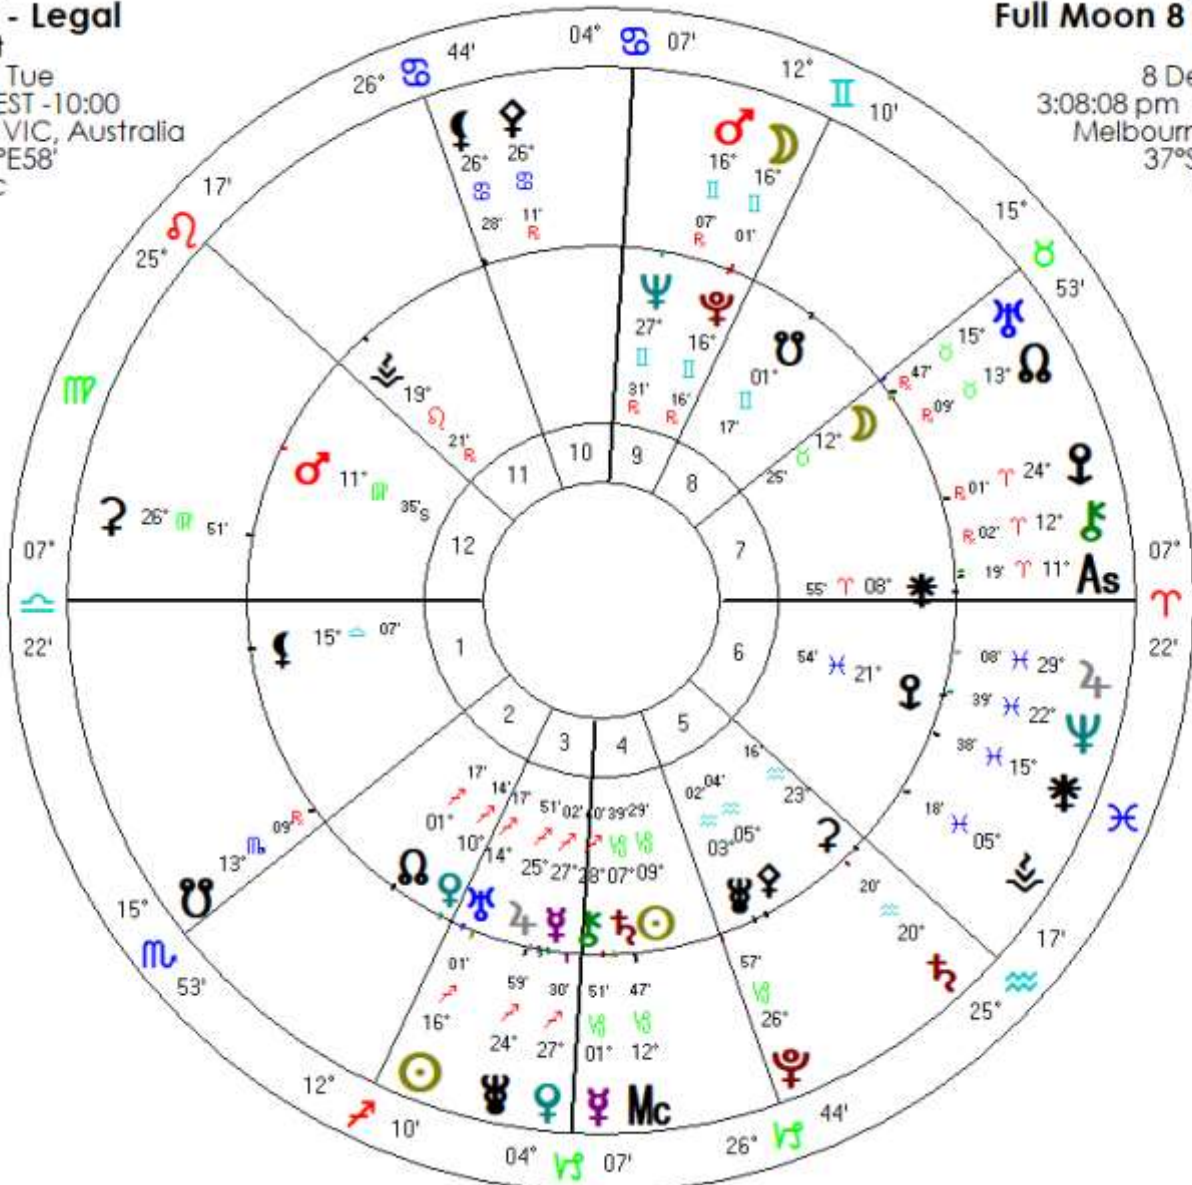

Node sitting on our Moon. This symbolises our evolution as a people and consciously dealing with issues of long standing, such as the Aboriginal Voice to Parliament that is about to be enacted.

Transiting Uranus crossed over the Moon around the time of the Federal election in May this year, signalling a dramatic change in the voting habits of the Australian population. Climate change and its impacts are now front of mind for many communities, more so in the wake of the floods that have swept over vast regions of the country.

This month's Full Moon at 16GE01 along with transiting Mars, trigger Australia's Pluto, foreshadowing further transformation that will evoke emotional responses from some sectors of the public.

As Mars is currently retrograde, it's been opposing Uranus and Venus and is likely to trigger these points in our national chart until February next year when Mars returns again to 16 Gemini.

Inner Wheel
Australia - Legal
Natal Chart
1 Jan 1901, Tue
0:00 am AEST -10:00
Melbourne VIC, Australia
37°S49' 144°E58'
Geocentric
Tropical
Placidus
True Node

Outer Wheel
Full Moon 8 Dec 2022
Event Chart
8 Dec 2022, Thu
3:08:08 pm AEDT -11:00
Melbourne, Australia
37°S49' 144°E58'
Geocentric
Tropical
0° Aries
True Node