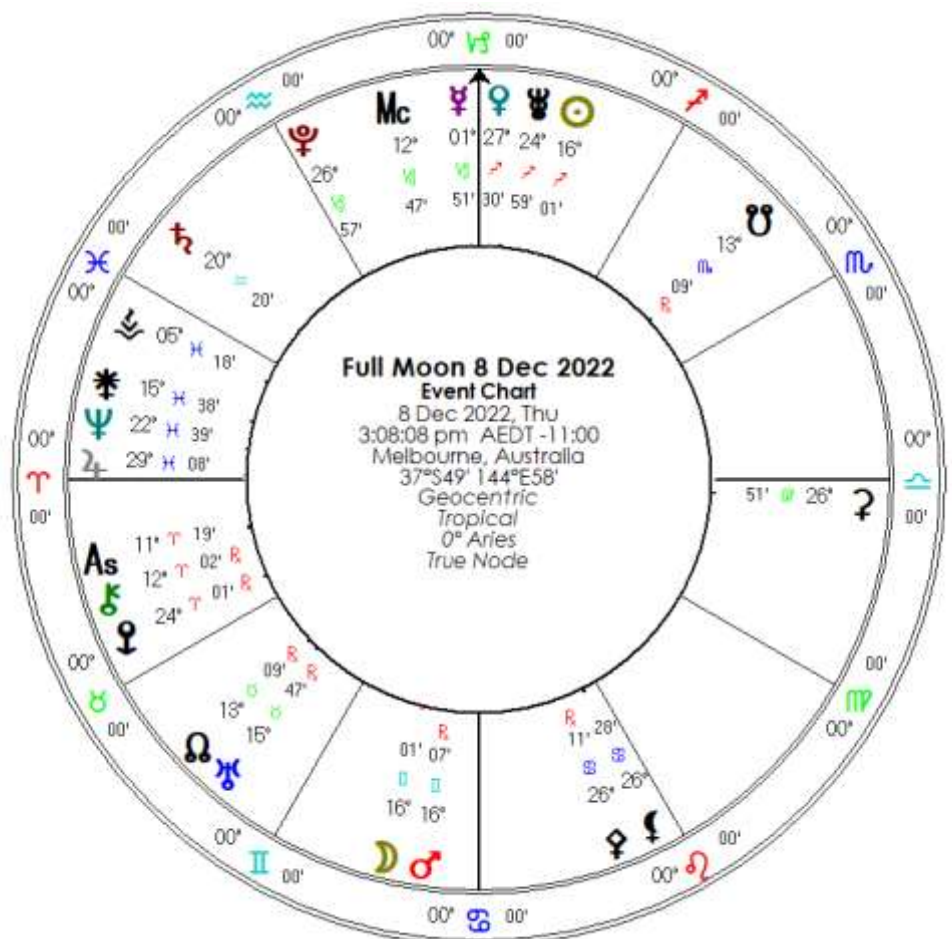

C

GEMINI FULL MOON

As if we've not had enough tension and madness this year, this Full Moon delivers yet another round of challenges.

The Moon is tightly aligned with retrograde Mars, in fact there are just six minutes of arc separating them. In the middle of Gemini, this combination is a bit like conjoined twins. Moon and Mars also share the same declination, and both are out of bounds at present. There is a great deal of passion, heat, and frustration here.

Mars is making its closest approach to the Earth at this Full Moon. This is likely to arouse a fight, or flight response from those whose charts are triggered. This is likely to include Donald Trump

who has several Gemini planets, the closest to this Full Moon is his radical Uranus at 17 Gemini.

Importantly, there is a lunar occultation of Mars now. The Moon will move directly in front of Mars, but Mars will only be hidden from view for those located in parts of North America and western Europe. Go [here](#) for more details. For the rest of us, Mars and the Moon will appear very close

together in the sky.

Many of us are facing significant challenges and this Full Moon is likely to bring matters to a head. Not only do we face personal challenges, but there are global concerns and tensions affecting many.

This Full Moon will test our resilience, but the good news is that the excess mutability suggests that change is imminent.