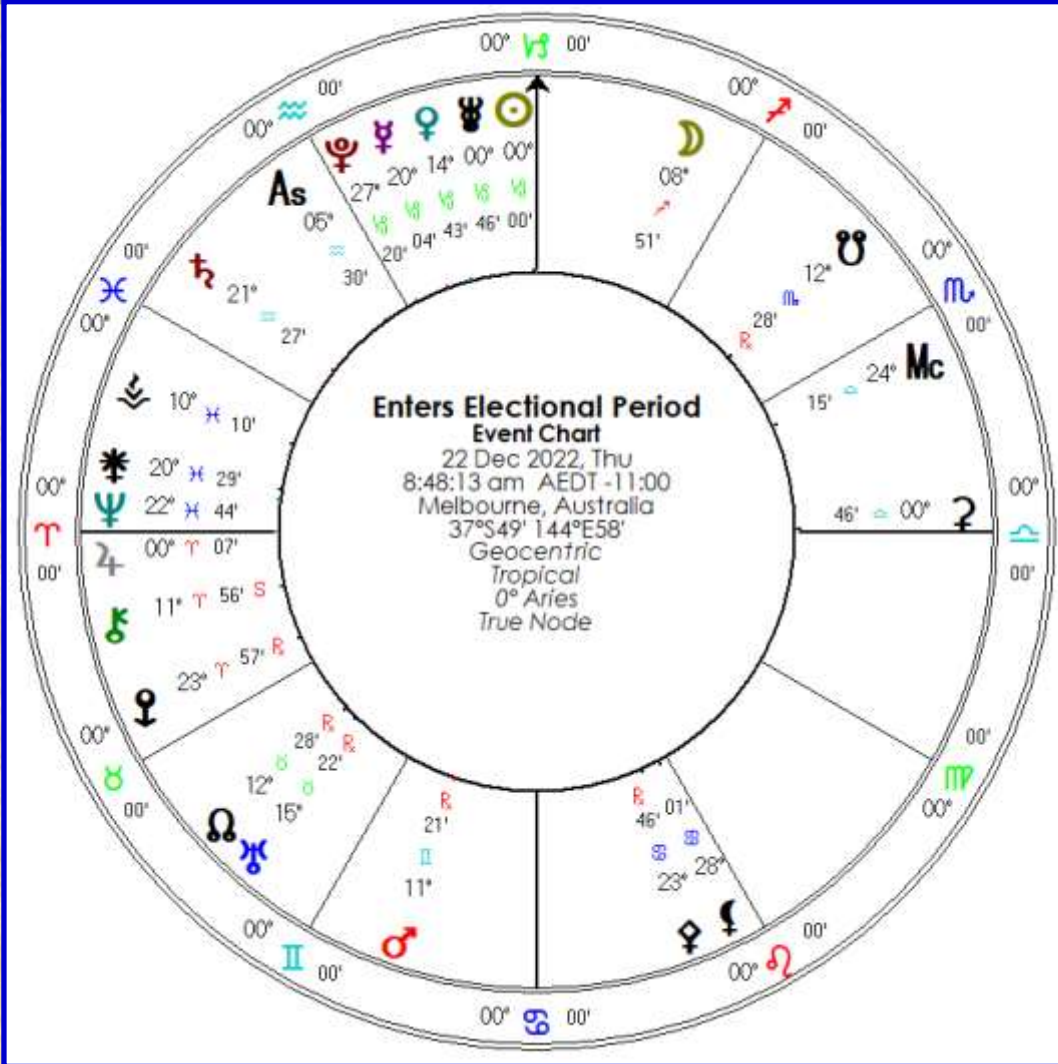

solstice

Just before this month's New Moon, the Sun reaches its annual turning point at 0 Capricorn, when it arrives at its most southerly declination. The chart for the Capricorn ingress of the Sun is very similar to the New Moon, with just a day and a half separating these key stellar events.

Jupiter sits at 0 Aries, with Ceres at 0 Libra, highlighting the many environmental concerns we collectively face.

Cardinal signs are associated with choices and decision making. So the question now is what are we going to commit to? What options are available to us? How can we make inroads towards our goals? And what are those goals, personally and politically?

Hygiea, Ceres and Jupiter are seeking conscious expression, and given that Chiron is stationary, healing and health are high on the agenda.

Physical health as well as the health of the planet and environment are equally in focus. There is a close sextile between stationary Chiron and retrograde Mars, and the midpoint closely ties to the nodal axis. This highlights the choices we are making and the long term implications of our actions.