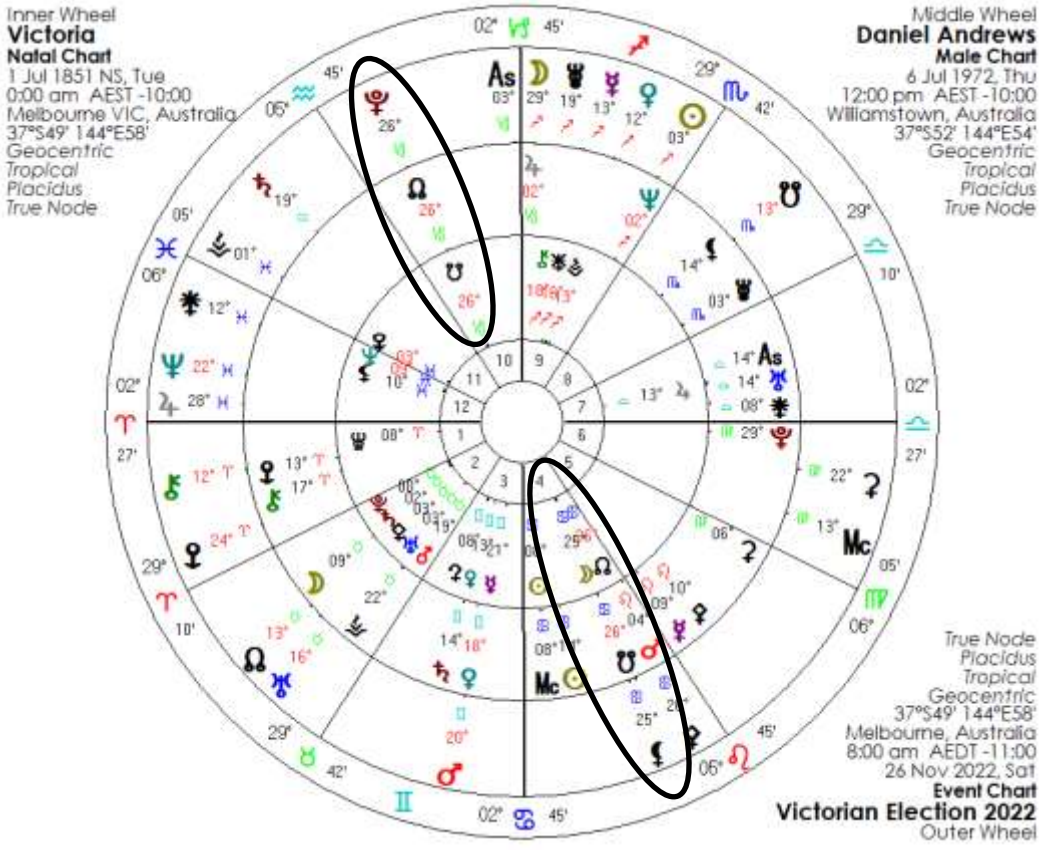

His Nodal Axis is highly connected with the state chart, making a conjunction with the collective need of the people for emotional security (Moon). The Premier's chart has the Sun at 14 Cancer squaring his Uranus at 14 Libra. In Victoria's chart Jupiter is at 13 Libra, in a positive, yet unpredictable configuration. There are countless other cross aspects here, like T Mars on Dan's Venus, but the Nodal/Pluto/Moon/Athena/Black Moon alignment, is clearly the most significant.

Transiting Pluto can dredge up all kinds of psychological crap, and has

delivered a powerful blow to our state through the covid era and the recent flood crisis. Despite waning support, Daniel Andrews is still more popular than the opposition leader and is expected to win on Nov 26. But it's clear that he is under significant and unrelenting pressure.

The Sabian symbol for the 27th degree of Cancer (26 Cancer) is 'A furious storm rages through a residential canyon.' You could not get a more apt description of recent events.

Astrology never ceases to amaze...