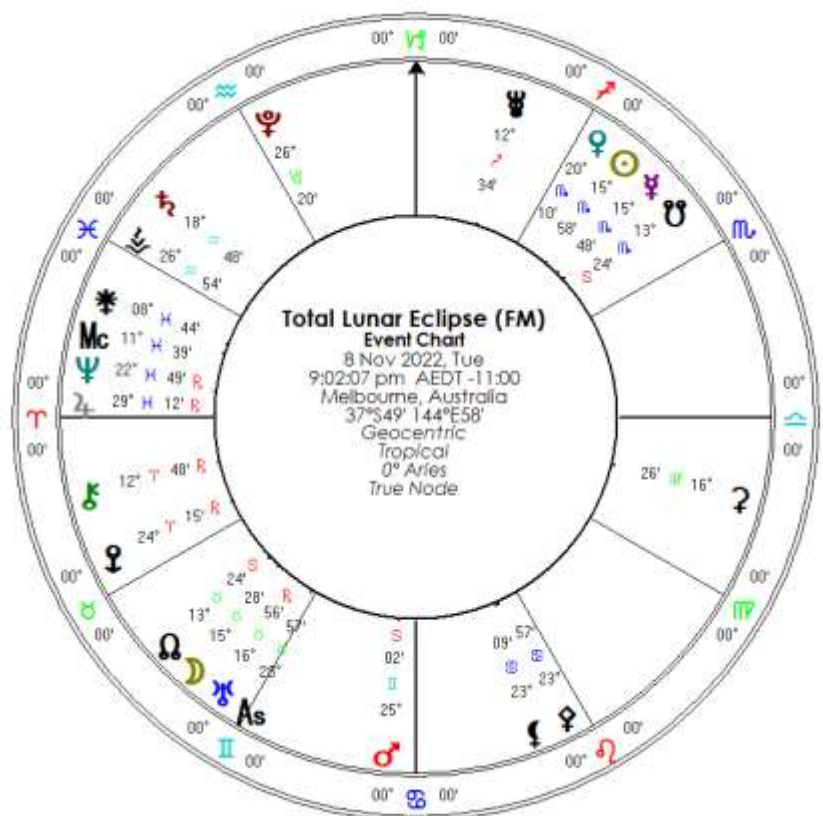

This is a powerful total lunar eclipse. Not only does it involve the Sun and Moon, but Mercury is at superior conjunction at the same degree as the Sun, while maverick Uranus is tightly conjunct the Moon.

the solar system. Its axis of rotation is tilted at 98 degrees, and it has a massive corkscrew magnetic field. Being so powerfully aligned, with this 8 November lunar eclipse amplifies the potential for wild and unpredictable events. Note that this is also the day of the mid-term elections in the US.

as volatile when Venus engages in a yod with Mars and Pluto. Mercury and the Sun will follow suit, making for an uncomfortable time when we are flung out of our comfort zone.

Full Moons elevate emotional responses. Uranus symbolises radical extremes, and its proximity to the Nodal axis creates an entrenched feeling of determination but at the same time a radical free-for-all. Be prepared for anything.

This eclipse is located at 15 degrees of fixed signs, mid-way between the Equinox and the coming December Solstice, adding extra potency to this intense eclipse.

Mars and Pluto, co-rulers of Scorpio are forming an uncomfortable quincunx. With Mars barely moving and out of bounds, the days after this Full Moon could be just

Uranus is making its closest approach to the Earth and its aspects to the Nodal Axis, the Moon, Venus and Mercury foreshadow a sudden jolt, shift or change.

Uranus is like no other planet in