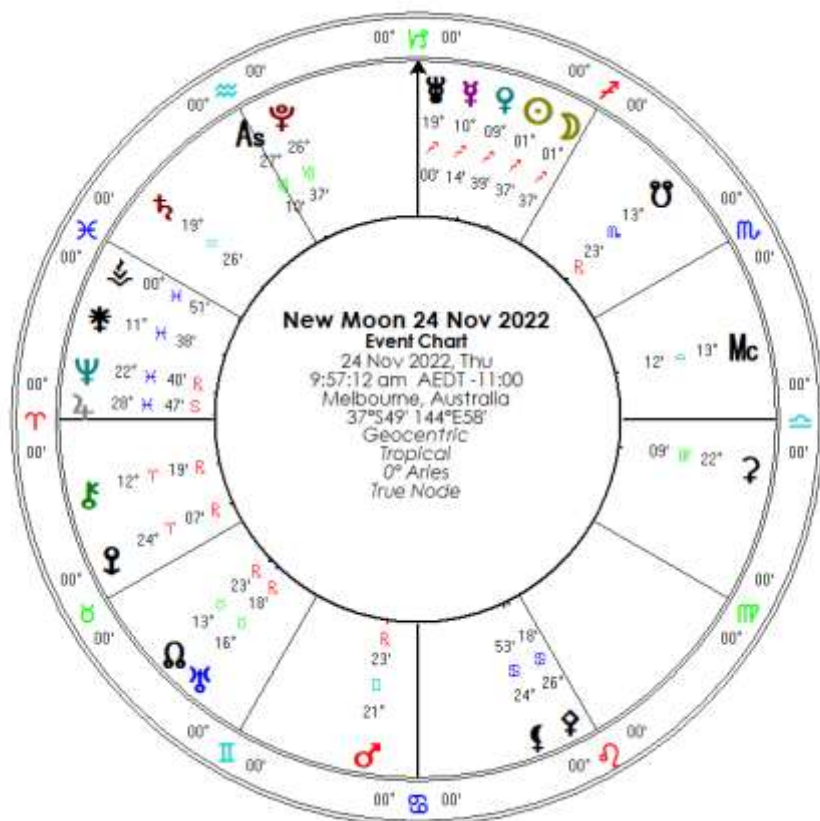

Sagittarius new moon

Sagittarius is known for its exuberance and enthusiasm. It's eternally optimistic and extroverted.

Its ruling planet is Jupiter which harbours the same larger than life energy.

doubt that luck is on our side, but is it?

Meanwhile, Ceres in Virgo opposes Neptune, forming a mutable grand cross with Mars in Gemini and Hygiea. Mutable signs are incredibly versatile and adaptable, but they are also restless. When there is an abundance of mutable energy, there can be too many options. As a result, matters can quickly get out of hand. When there is an excess of mutable energy, there can be a lack of direction and it can be difficult to make firm commitments.

Much is in transition now and with Jupiter stationing direct there is an eagerness to move full steam ahead. The result can be a scattered and restless fervour that sweeps us up in its whirlwind.

With only a month until Christmas and the end of the year looming large, there is likely to be a mad rush to book holidays and arrange gatherings, but it's going to be difficult to plan with so much in flux.

For anyone with a lot of fixed energy, this is going to be stressful.

This Sagittarius New Moon ramps up the exuberance to fever pitch with Mercury, Venus and Hygiea close by, added to which Jupiter stations direct just five minutes after this New Moon!!

Jupiter and Sagittarius can be over the top. This is an incredibly overconfident New Moon when we'll be tempted to risk everything on one roll of the dice. There can be no