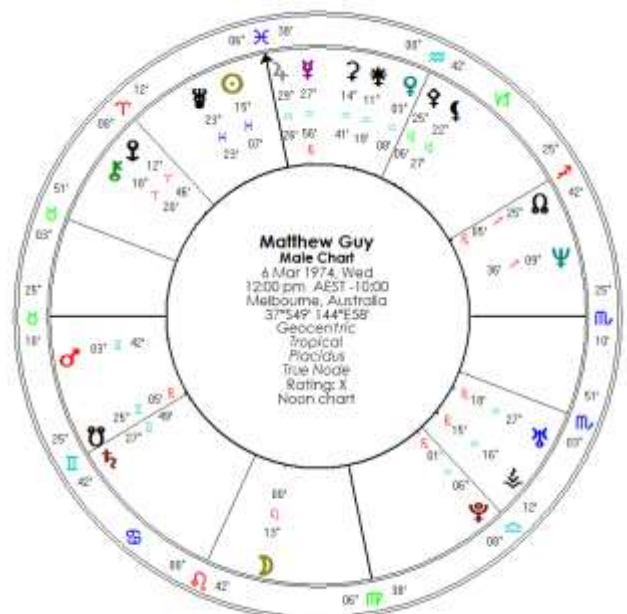

sure of the exact position of his Moon, other than it's in stubborn Taurus. If he was born later in the day than 12 noon, the transiting North Node and/or transiting Uranus could be triggering his Moon too. He also has transiting Mars crossing his Venus.

There are a great many tough transits in play as he faces **this month's state election. If I were him I wouldn't be taking anything for granted.**

Matthew Guy's noon chart has the Sun in Pisces and the Moon in Leo. Depending on his time of birth, the transiting North Node and transiting Uranus could be squaring his Moon. If he was born later in the day, transiting Saturn might be opposing his Moon. **But none of this is certain as we don't have a time of birth.**

If he was born around noon, then these are active transits that can be emotionally stressful, suggesting that he would rather be doing something else.

He has a Mars-Neptune opposition in his birth chart, and the transiting Sun, Venus and Mercury are bringing short-term activation of this aspect at the election. Compared to the tough transits that Daniel Andrews is having, there is really not that **much to see here, though it's difficult to be certain** without his time of birth.

With the major flood crisis here in Victoria, Premier Dan Andrews has had to step up once again to **manage a situation beyond anyone's control. On Page 8 there's more on the State election including the chart for Victoria...**