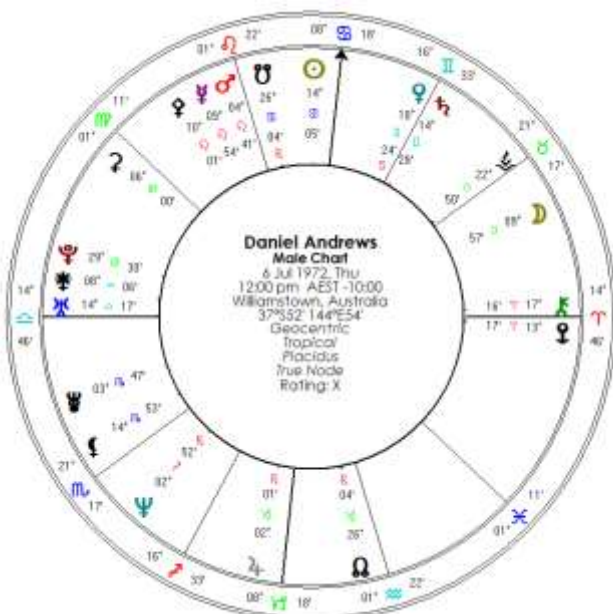

sure of the exact position of his Moon, other than it's in stubborn Taurus. If he was born later in the day than 12 noon, the transiting North Node and/or transiting Uranus could be triggering his Moon too. He also has transiting Mars crossing his Venus.

There are a great many tough transits in play as he faces **this month's state election. If I were him I wouldn't be taking anything for granted.**

Matthew Guy's noon chart has the Sun in Pisces and the Moon in Leo. Depending on his time of birth, the transiting North Node and transiting Uranus could be squaring his Moon. If he was born later in the day, transiting Saturn might be opposing his Moon. **But none of this is certain as we don't have a time of birth.**

If he was born around noon, then these are active transits that can be emotionally stressful, suggesting that he would rather be doing something else.

He has a Mars-Neptune opposition in his birth chart, and the transiting Sun, Venus and Mercury are bringing short-term activation of this aspect at the election. Compared to the tough transits that Daniel Andrews is having, there is really not that **much to see here, though it's difficult to be certain** without his time of birth.

With the major flood crisis here in Victoria, Premier Dan Andrews has had to step up once again to **manage a situation beyond anyone's control. On Page 8 there's more on the State election including the chart for Victoria...**