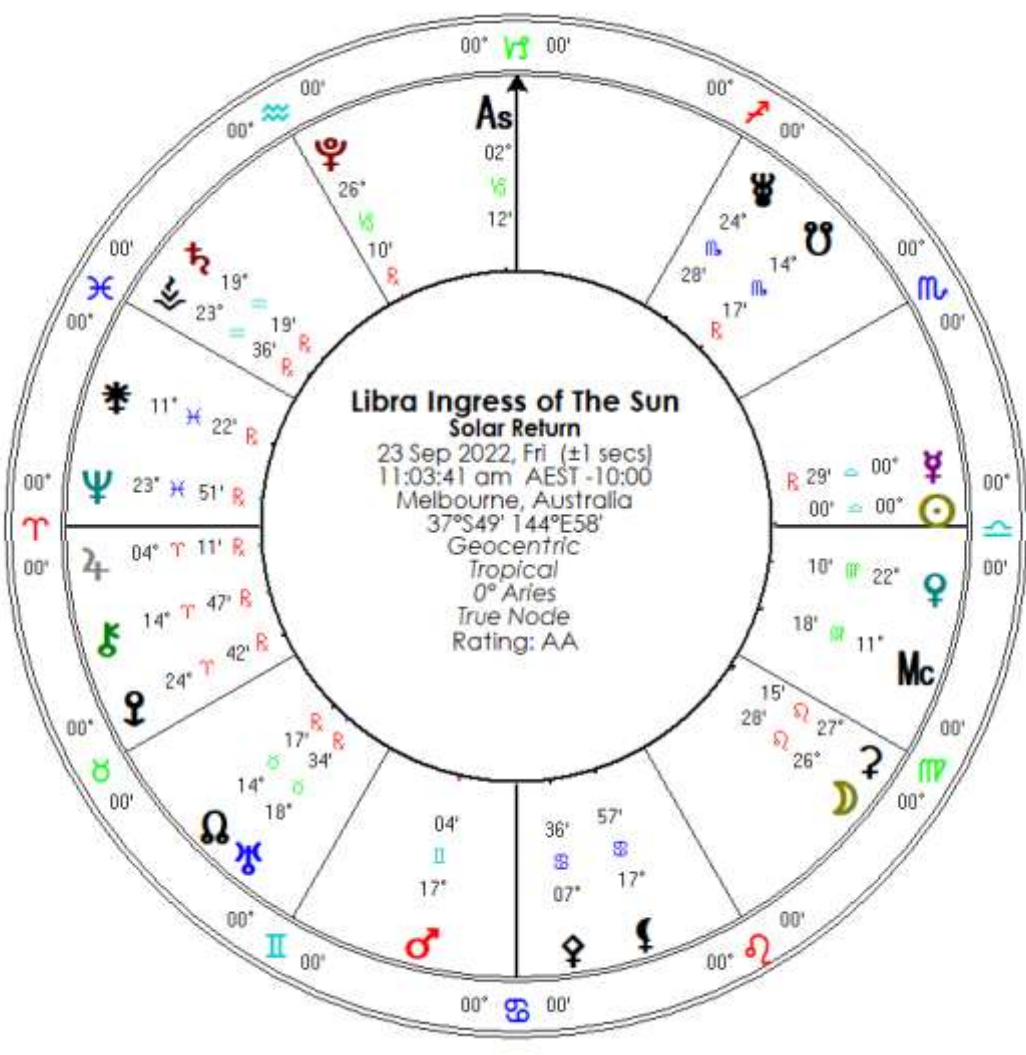

EQUINOX

At this Libra Equinox, Mercury joins the Sun at 0 degrees of Libra. Mercury is in the middle of its retrograde cycle, at inferior conjunction and is lined up with not just the Sun and the Earth, but also with Jupiter. This suggests this is a time for decision making, but like the New Moon that follows two days later, it calls for careful assessment. There is some uncertainty about which path to take.

The only planets that are moving in direct motion at this Equinox are Venus and Mars along with a few asteroids and dwarf planet Ceres. But Venus and Mars are involved in a mutable square which suggests the potential for misunderstandings and differences of opinion.

Communication is the domain of Mercury and with Mercury retrograde and at inferior conjunction, there may be extra intensity and debate at this Equinox that could extend over the coming three months.