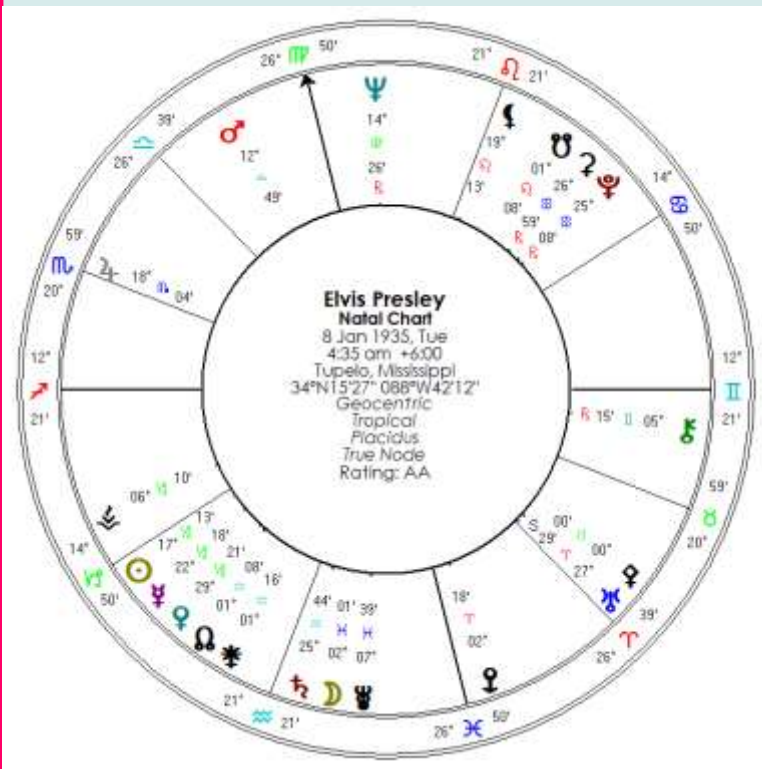

CHARTS IN THE NEWS

Elvis Presley & Col. Tom Parker

The recent movie release *Elvis*, focuses on the toxic relationship between Elvis Presley and his manager Tom Parker.

Elvis was born with stationary Uranus in his 5th house in dynamic Aries, amplifying his innovative and creative potential. Uranus has a multi-

titude of aspects elevating the energy of this powerful placement.

There is a complex T-square involving Mercury, Venus, the Nodal Axis, Juno, Pluto and Ceres all of which square Uranus which is in a tight conjunction with Athena. In addition, Saturn sextiles Uranus and Uranus is also within just 8 minutes of arc from an exact 135 degree aspect to his Sagittarius Ascendant. Uranus is also within orb of 135 degrees to musical Neptune. Uranus stationed direct 2.1 days before Elvis was born.

Tom Parker (who was not a Colonel) has a cardinal grand cross in his chart that plugs into Elvis's map, in particular to his Sun and Mercury, and by extension Elvis's own cardinal T-square.

Cardinal signs want to take the reins and make their own decisions and commitments. When there is a cardinal conflict, it is often about who is the leader, and who makes the decisions. In this case it seems that Parker was the one in control and this was to the detriment of the creative and talented Elvis Presley who died of heart failure at the age of 42, just after his Uranus opposition.

In August 1977 when he died, transiting Neptune was at 13SG crossing his Ascendant and squaring his natal Neptune. His health had gone downhill over several years due to his addiction to a range of drugs. A cocktail of drugs were routinely administered to keep him going at a relentless pace to keep up with the tour schedule organised by his manager, Parker.