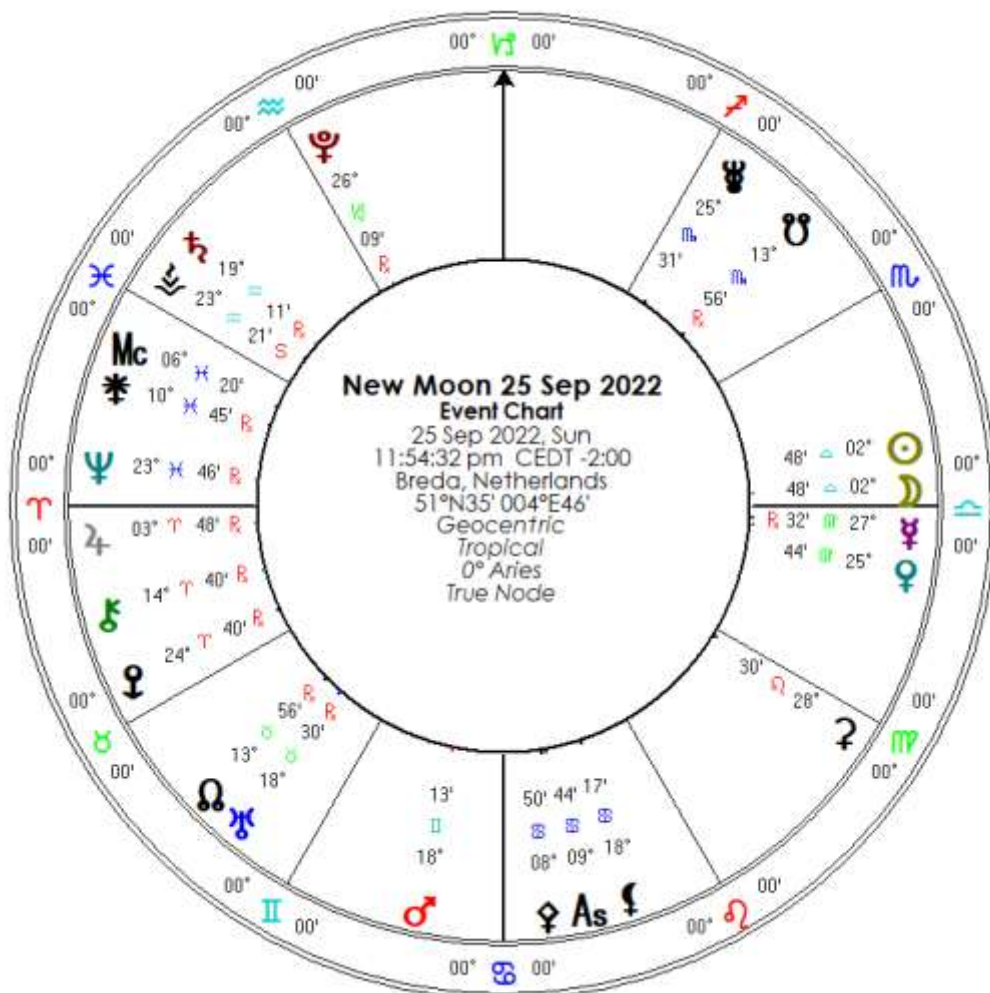

Libra a new Moon

g

Here in the southern skies and confidence.

the flowering of spring is in the air. This New Moon is just a few days after the Equinox.

With the warmer weather comes a uptick in energy. This is bolstered by giant Jupiter which is making its closest approach to the Earth at this New Moon, elevating enthusiasm

With Jupiter so prominent, and located in fiery Aries, this is likely to deliver a call to adventure. This stimulates impulsiveness and promotes risk taking of all kinds.

Jupiter in Aries is exuberant and is urging us to take action. Meanwhile, Mercury is retrograde in its own sign Virgo, pressing us to slow

down and review our situation. Mercury widely opposes Jupiter, out of sign, which may result in some disruption to schedules or indecision.

The other point to note in this chart is that Vesta is at a virtual standstill, so passions are running high. The capacity to focus is enhanced but this can become overblown with Vesta leading to tunnel vision and obsessive behaviour.

The big picture and the details seem to be vying for an equal share of our attention. Likewise, there are choices to be made about how much risk is involved and whether we should act quickly, or focus on specifics and check the fine print before taking action.

Libra is all about finding balance.