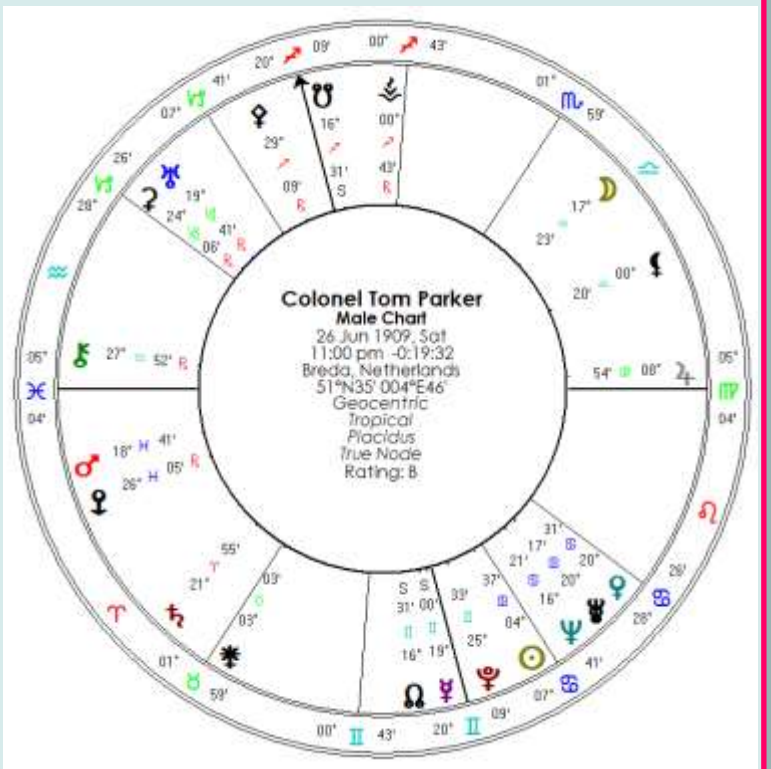

CHARTS IN THE NEWS

Elvis Presley & Col. Tom Parker

The recent movie release *Elvis*, focuses on the toxic relationship between Elvis Presley and his manager Tom Parker.

Elvis was born with stationary Uranus in his 5th house in dynamic Aries, amplifying his innovative and creative potential. Uranus has a multi-

titude of aspects elevating the energy of this powerful placement.

There is a complex T-square involving Mercury, Venus, the Nodal Axis, Juno, Pluto and Ceres all of which square Uranus which is in a tight conjunction with Athena. In addition, Saturn sextiles Uranus and Uranus is also within just 8 minutes of arc from an exact 135 degree aspect to his Sagittarius Ascendant. Uranus is also within orb of 135 degrees to musical Neptune. Uranus stationed direct 2.1 days before Elvis was born.

Tom Parker (who was not a Colonel) has a cardinal grand cross in his chart that plugs into Elvis's map, in particular to his Sun and Mercury, and by extension Elvis's own cardinal T-square.

Cardinal signs want to take the reins and make their own decisions and commitments. When there is a cardinal conflict, it is often about who is the leader, and who makes the decisions. In this case it seems that Parker was the one in control and this was to the detriment of the creative and talented Elvis Presley who died of heart failure at the age of 42, just after his Uranus opposition.

In August 1977 when he died, transiting Neptune was at 13SG crossing his Ascendant and squaring his natal Neptune. His health had gone downhill over several years due to his addiction to a range of drugs. A cocktail of drugs were routinely administered to keep him going at a relentless pace to keep up with the tour schedule organised by his manager, Parker.