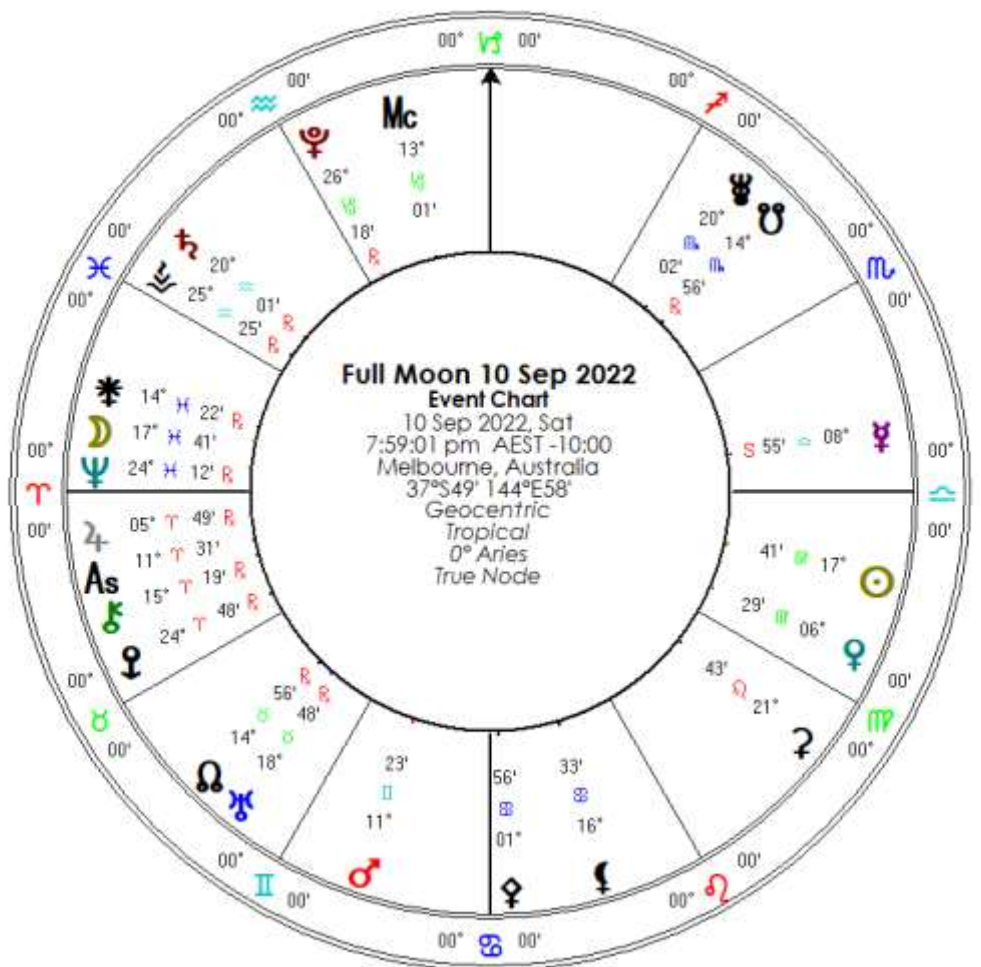

PISCES full Moon

This Full Moon is notable because Mercury is stationing and turning retrograde. Mercury is exactly stationary just six hours before this Full Moon.

Venus in Virgo and Mercury in Libra are in mutual reception, asking us to consider a different approach to our normal way of doing things. I have often thought that mutual receptions create a catch-22 situation, where each planet has to refer back to the other, creating a kind of circuit of energy. Planets in mutual reception have to work as a team. This is not easy to do, especially now as they are in signs that are next door to one another.

Signs that are adjacent to one another, in this case Virgo and Libra, can learn a lot from one another. Libra can learn to look within for answers and Virgo can learn a lot from Libra about relationships.

This Pisces Full Moon is within orb of mysterious Neptune, and makes an exciting sextile to Uranus, with the Sun in a trine with Uranus. Some revelations and in-

sights are likely now, though we may have trouble making sense of things. Meanwhile, the Saturn-Uranus square continues to tighten, so there will be push back from those who want to keep the status quo, while those who are thinking about the future will continue to push the envelope of change to establish a new set of rules.