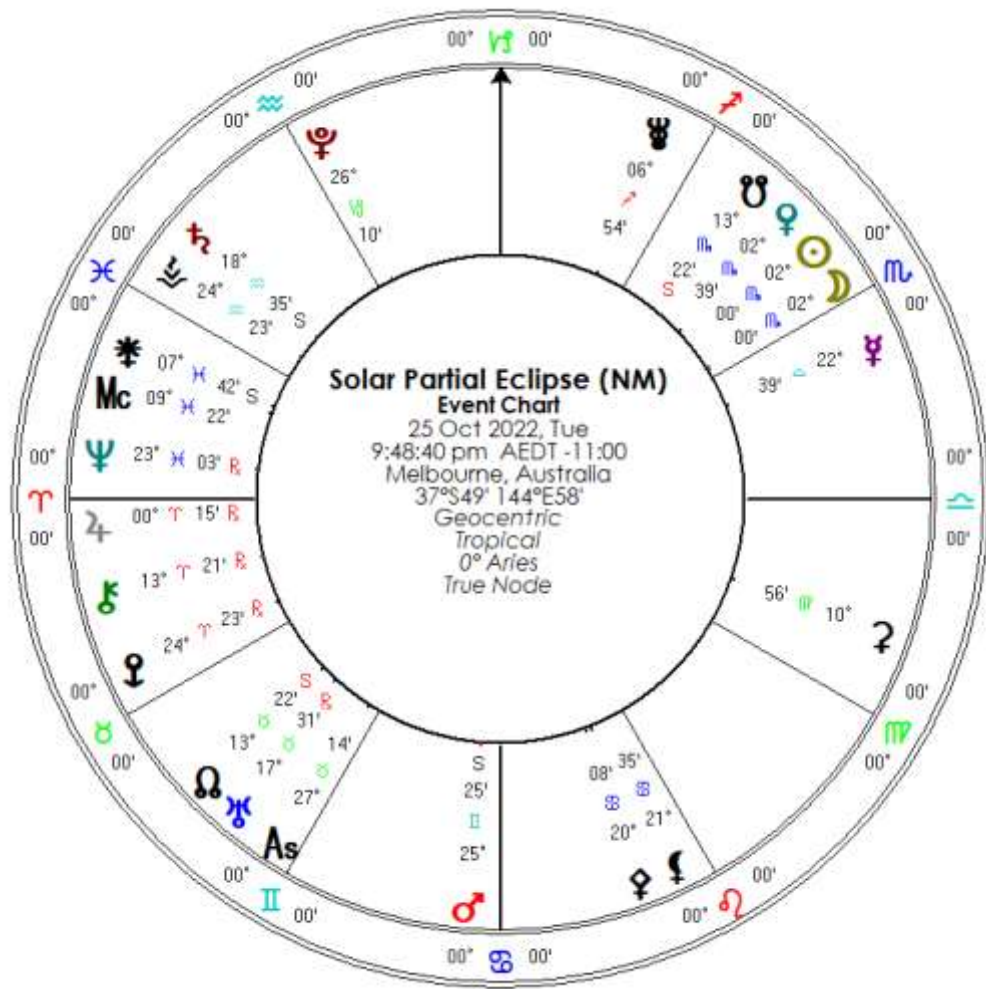

SCORPIO new Moon & SOLAR ECLIPSE

This Scorpio New Moon is a partial solar eclipse visible across most of Europe and surrounds. The eclipse path will cross Russia, so we can anticipate some kind of turning point in the ongoing conflict in that region of the globe. (See Page 4 to see how this eclipse will impact Putin's 1952 chart)

both eclipse charts fuels frustration. Mars squares Neptune at this 25 October eclipse, which waters down the potential for aggression, engaging us in a more internal process that can reveal how to escape from conflict or from conflicting circumstances. As the co-ruler of Scorpio, Mars is a significant player at this eclipse and

will station retrograde on 31 October. On top of that, Mars goes out of bounds a few days before this eclipse, crossing beyond the northern limits of solar declination, the **Tropic of Cancer (23N26'22")**. Those whose natal Mars is being thwarted by events are likely to respond with anger and tantrums. There is the potential for violent outbursts and aggression.

New Moons mark the end of one lunation and the start of the next cycle, and eclipses especially foreshadow change.

This eclipse is part of Saros 6 South (124) which commenced on 6 March in the year 1049. In that chart (not shown) there is a Mars-Pluto opposition, and Mars is within days of its station. This is a powerhouse combination and suggests great strength and the potential for aggression. Having Mars stationary in