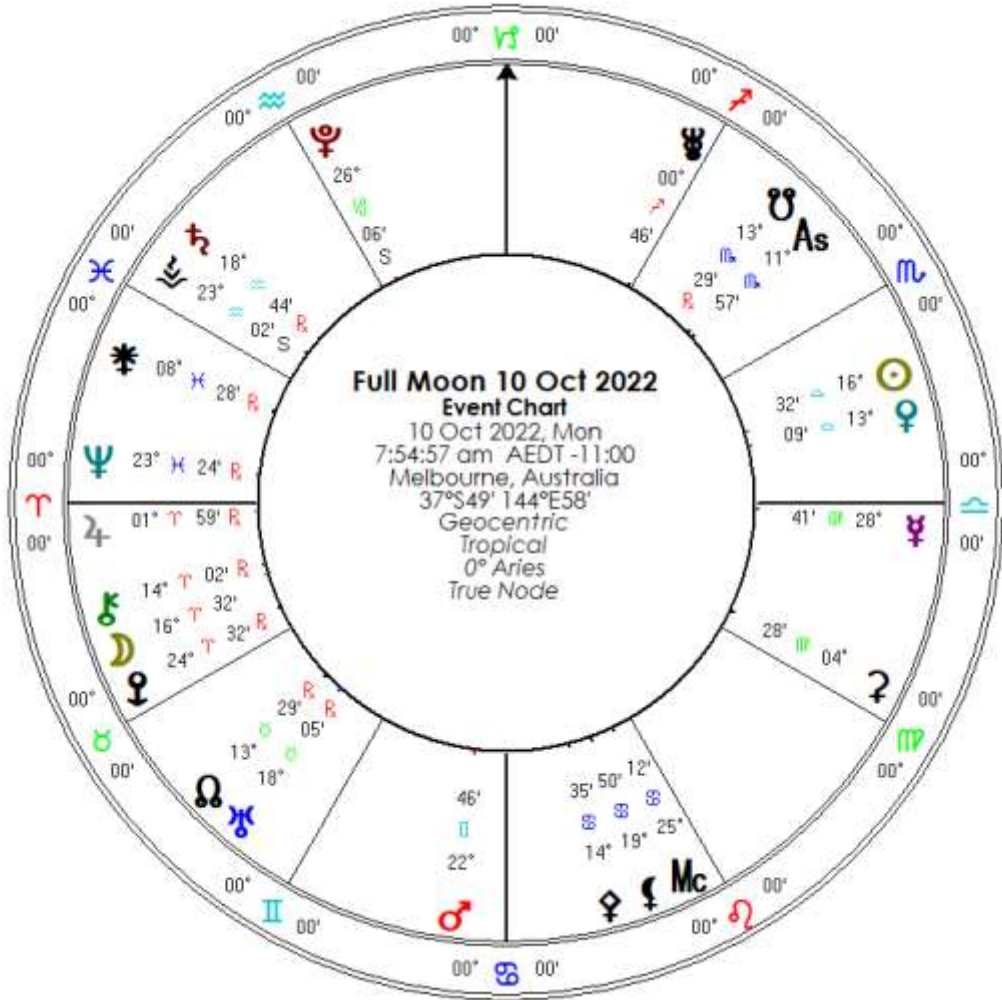

INsight

This Month...

october 2022

Click the image below to order a copy of my latest book..

- [ARIES FULL MOON](#)
- [SCORPIO SOLAR ECLIPSE](#)
- [VLADIMIR PUTIN](#)
- [QUEEN ELIZABETH](#)
- [KING CHARLES III](#)
- [MARS SR AND OOB](#)
- [NEW 2023 CALENDAR](#)
- [2023 Wellbeing Astro Magazine](#)

www.celestialinsight.com.au

mfiney@cinsight.com.au

[2023 Celestial Insights Calendar is now available](#)

aries full | Moon

a

Pluto stations direct on 9 October less than 24 hours before this Full Moon. It was at the end of April when Pluto stationed retrograde, so if you think back to events around that time you will have an understanding of its theme and message.

Pluto stations can take us on a dark journey into the Underworld where we experience grief and pain. But there is also a positive message to Pluto stations which is deeply felt emotional healing.

This Full Moon aligns with Chiron accentuating the potential for healing. With Venus close to the Sun, there is an opportunity now to

The Saturn-Uranus square so prominent over the past year, now reaches a turning point so we are witnessing a global shift towards future possibilities and the opening of new pathways, as old ways of doing things is mothballed.