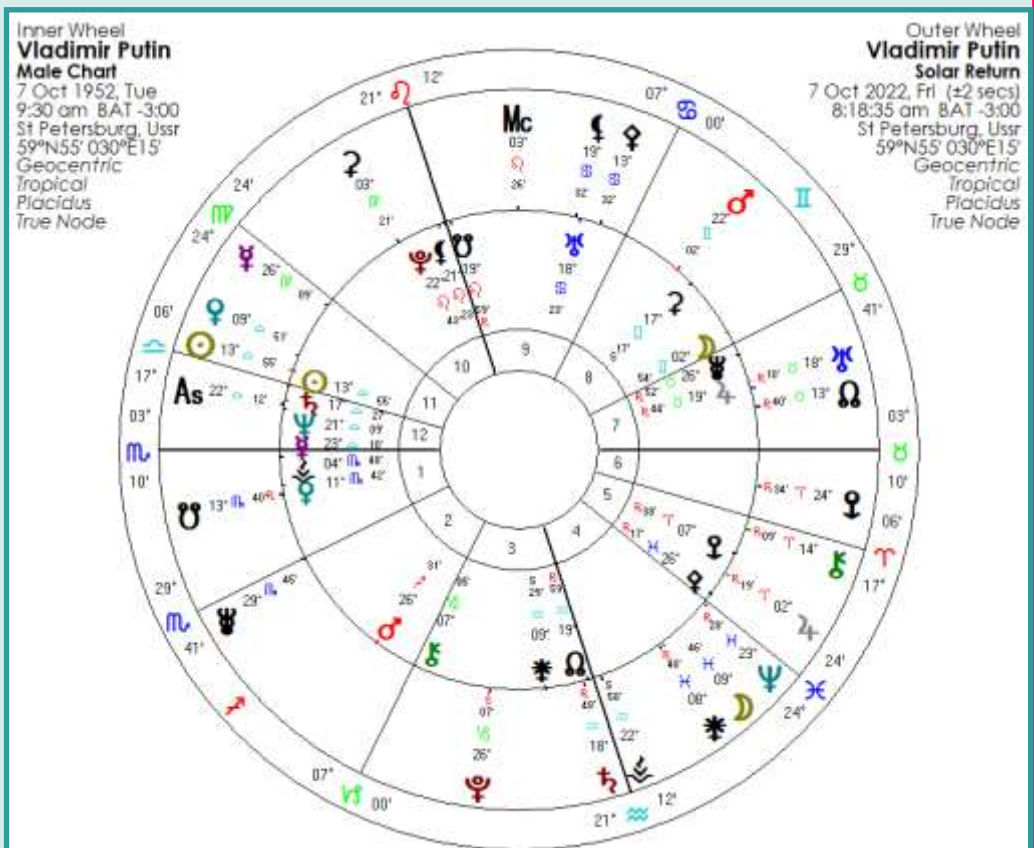

assuming this birth data is correct) Pluto is virtually stationary, potentially bringing and end to his current trajectory. This restriction and limiting influence is bolstered by transiting Saturn which is crossing his North Node and squares his Jupiter, plus transiting Uranus is on Jupiter

and squares his Saturn, adding yet more stress and frustration.

Of course all this assumes that Putin's birth information is accurate. If so, we are likely to see some significant developments unfold over coming days and weeks.