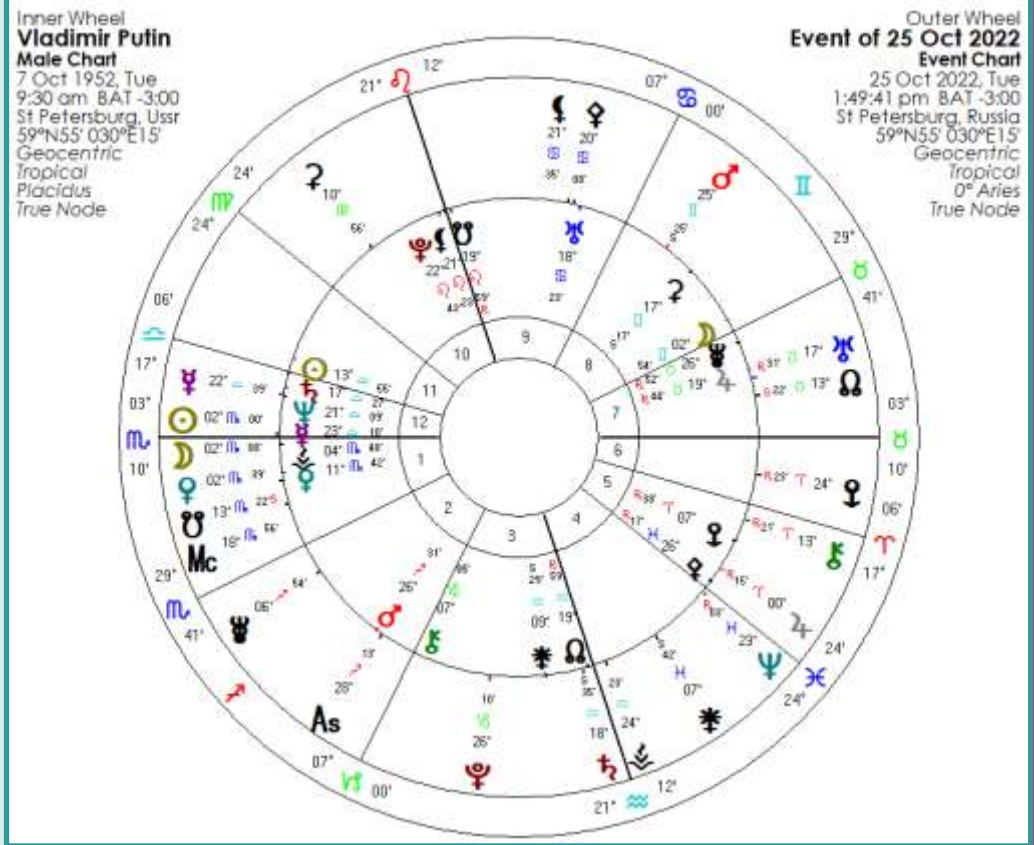

CHARTS IN THE NEWS

Vladimir Putin

There's some uncertainty about Vladimir Putin's year of birth. Assuming he was born in 1952 and not 1950, I have used this 1952 chart to look at the possible impact of this month's partial solar eclipse and his Solar Return.

A quick look at this month's solar eclipse and its transits to his 1952 chart reveal that it's powerfully aligned with his Ascendant. In addition, the transiting Nodal Axis is about to hit his Sun's ruling planet, Venus.

At the same time transiting Mars is opposing his natal Mars. Mars is virtually stationary at this October 25 Solar eclipse, (exact station on October 31).

In addition, the Ascendant in this eclipse chart is also triggering his natal Mars. Mars is the planet of war, but Mars stations and oppositions are frustrating. So will this eclipse bring an end to his war mongering, or will it inflame things further? It's clear that Putin is under pressure as opposition to his expansionist and hostile agenda mounts and people queue up to leave Russia.

The path of this partial solar eclipse crosses Russia, reaching its maximum in West Siberia. Let's hope that these events bring an end to the suffering of the people of Ukraine and Russia.

In Putin's Solar Return chart for his birthday this month, (again