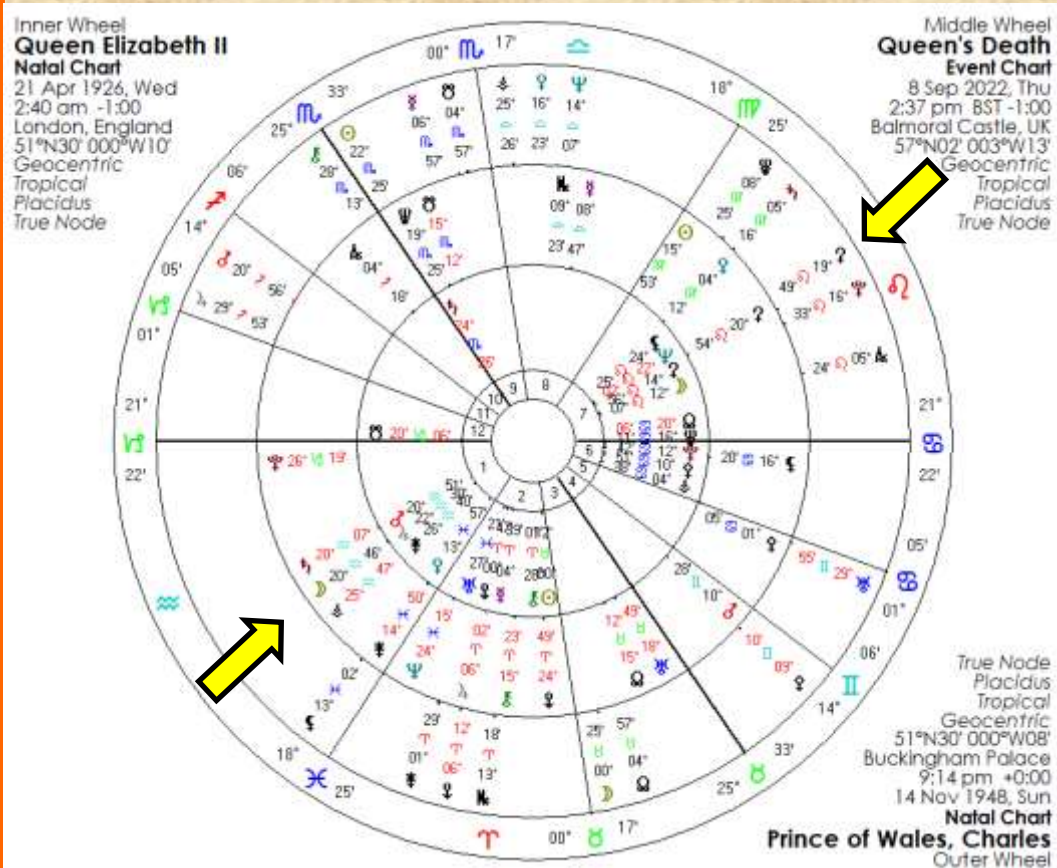

September. At the time of her passing, transiting Saturn at 20 Aquarius was crossing her Mars, joined by the transiting Moon at the same degree. Meanwhile, transiting Ceres was at 20 Leo the exact opposite degree. The Moon and Ceres are key archetypes both symbolising mother.

What is remarkable is that these fixed degrees feature prominently in Charles' chart who has now become King Charles III upon his mother's passing.

Transiting Saturn and the transiting Moon, along with transiting Ceres at 20 Leo activate Charles own natal Ceres at 19 Leo. He is having a Ceres Return, with transiting Saturn opposing his Ceres.

These transits also square his natal Sun at 22 Scorpio. While transiting Hygiea is also making a conjunction to his Sun. These transits **highlight the fact that Charles' Sun is conjunct his mother's Saturn in Scorpio** which is a fitting description of him taking over her duties as monarch.

In the Queen's chart we see her Ceres located in the regal sign of Leo along with Neptune and the Moon. Charles' natal Pluto is only a couple of degrees from his Ceres and plugs into this dynamic pattern too.

Meanwhile, the transiting nodal axis at 15 Scorpio/Taurus and transiting Uranus at 18 Taurus with Saturn's involvement, illustrate the momentous changes that are underway, not just for the Royal family, but also for Commonwealth countries like Australia and indeed the whole traditional concept of monarchy.