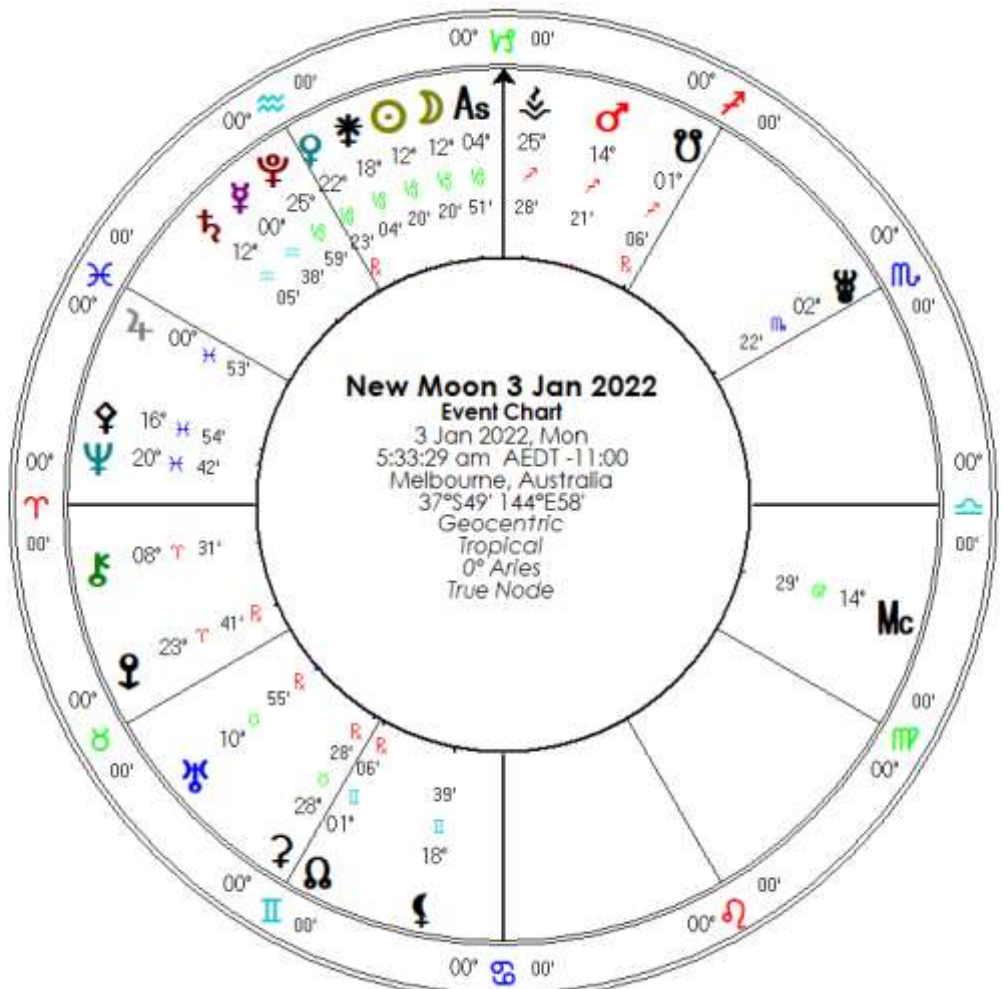

This first New Moon of 2022 is on January 3rd. **It's an invisible Supermoon** that seeds a fresh agenda.

Jupiter has just shifted into imaginative Pisces, fuelling grand plans for the year ahead. Squaring the nodal axis, Jupiter in Pisces can open our hearts and minds, and allows for more freedom of expression. Are we prepared? What risks are we willing to take? How will we turn our dreams into manifest reality?

Saturn is in a tight semi-sextile to the Sun and Moon, challenging us to become more familiar with **people we don't know and situations** that can make us feel uncomforta-

ble. There is often a learning curve involved in semi-sextiles; in order to grow we need to make adjustments and step into unfamiliar territory.

Venus is still retrograde and stubbornly close to Pluto, pressing us to let go of toxic relationships and any commitments that have outlived their time. If there is still any uncertainty around what and who to let go, now is the time for decision making.

The Saturn-Uranus square is still active throughout this year, so there is a palpable sense of tension. But at the same time there is an impetus towards political and social change that will determine our collective future.

There are some exciting, positive and creative times just around the corner. This New Moon is an opportunity to make the necessary preparations for the exciting times ahead.