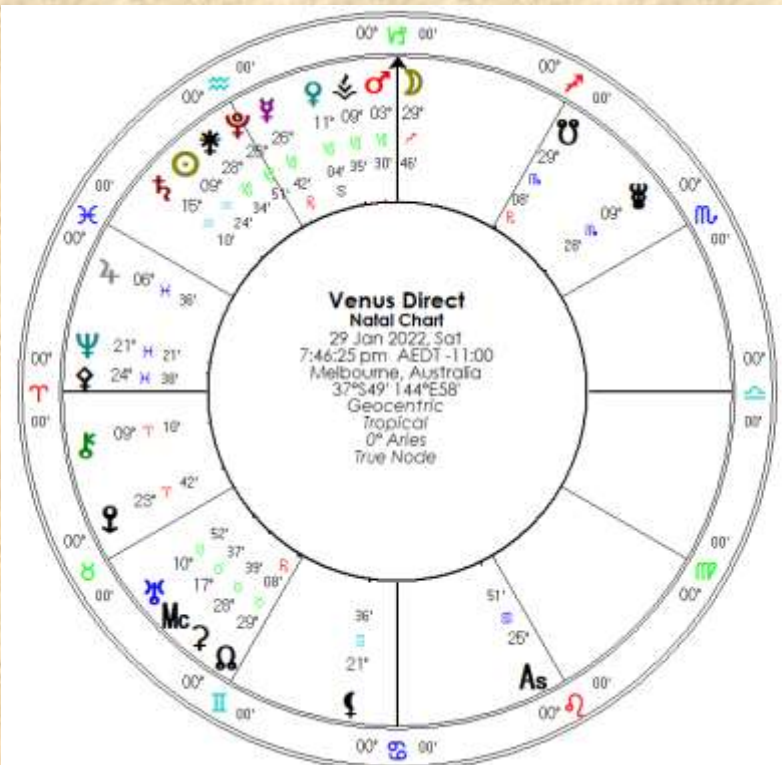

Venus Direct

Venus reaches inferior conjunction on 9 January, just when many of us will be returning to commence the working year. Venus finally stations direct at the end of January, another key time for energy and momentum to return. Once her 40 day retreat concludes we can step forward into 2022 with extra confidence.

It's worth noting that Mercury is retrograde from 14 January to 4 February. When it stations direct it too will align with Pluto, which is exactly where Venus stationed retrograde in December.

This suggests that there may still be a number of matters to attend to in January before we can fully commit to our fresh plans for 2022.

Mercury and Pluto will focus our attention acutely on details that may come to light once we pause to consider them.

Venus is stationing close to Vesta, reinforcing the need to focus and prioritise. Venus and Vesta are also squaring Chiron, providing further opportunities for healing, or to disengage from any toxic situations before we move forward.

When Venus is reborn as the morning star she is fresh and ready to engage with others. She is vulnerable and inexperienced, but nevertheless willing to participate and take risks. Venus awakens us to love.

The Moon is void in this 29 January event chart, so take a moment to evaluate before committing to any new passions, whatever they may be.

Venus moves slowly at first once she stations direct, **so it's a good idea to match her pace in the initial stages of a new relationship, or new endeavour, until Venus gets up to speed.** February looks set to give the green light to a range of passions and creations and **when Venus joins Mars then, it's full throttle.**