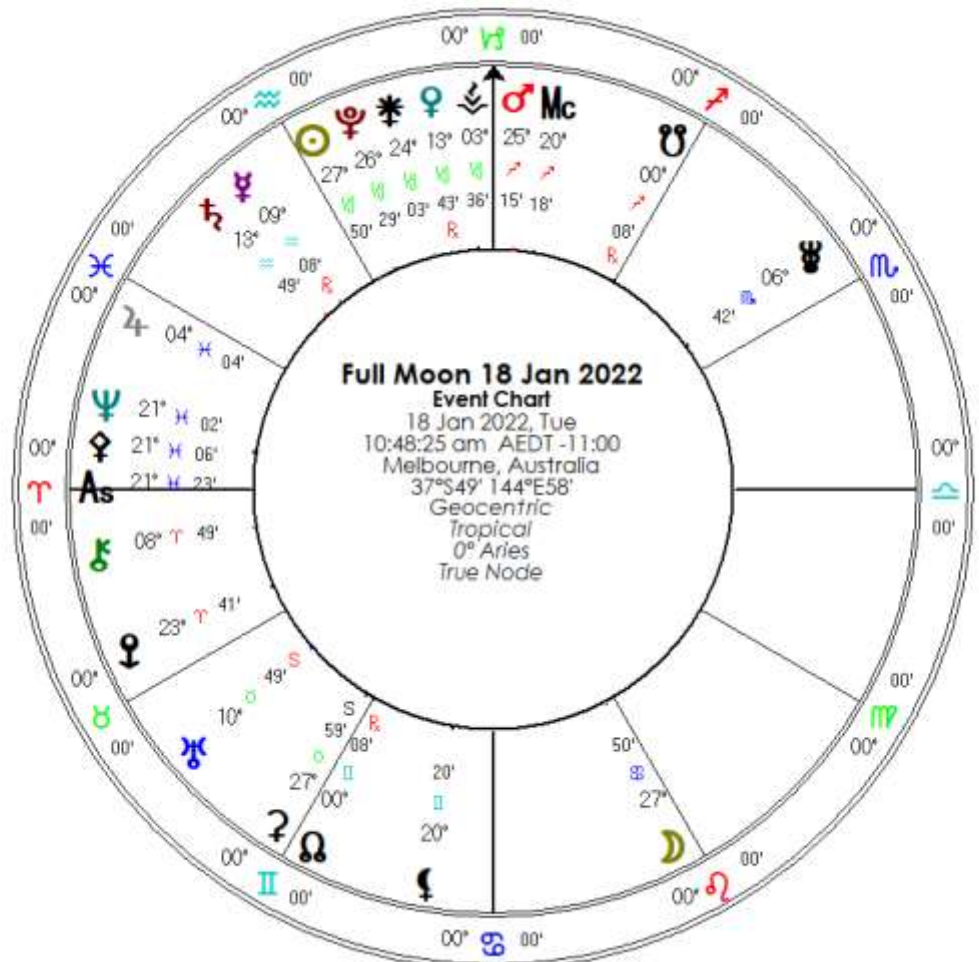

Cancer Full Moon

d

This powerful Full Moon in Cancer opposes not just the Sun, but also Pluto, lord of the Underworld.

Sun and Pluto are in a tight conjunction, an aspect that sheds light on what is hidden or unconscious.

This aspect is known for its capacity to point out the elephant in the room. People are often unwilling to look at 'elephants' even though they are very large and obvious. When they are identified, others will follow the herd, but those who first point out the elephant, can be singled out for criticism.

What do we need to see? What will be revealed to those who have the courage to face secrets and shadows?

It's perhaps notable that Ceres is stationing direct at this Full Moon. The earth goddess of fertility is also in a tight trine/sextile aspect to the Sun and Moon, providing a pathway for us to be more conscious of her vital environmental message.

Uranus and Venus will turn direct after this Full Moon, so we can expect that creative opportunities will soon lead us onward to new adventures.

Neptune and Athena are tightly aligned in Pisces, bringing insight and discernment to Neptune's dreamscape. This aspect may help people who have been in denial of reality, to bring some mental acuity and logic to their beliefs.

Meanwhile, Saturn and retrograde Mercury in Aquarius also fosters level-headed thinking, especially as the North Node has shifted into rational Gemini.