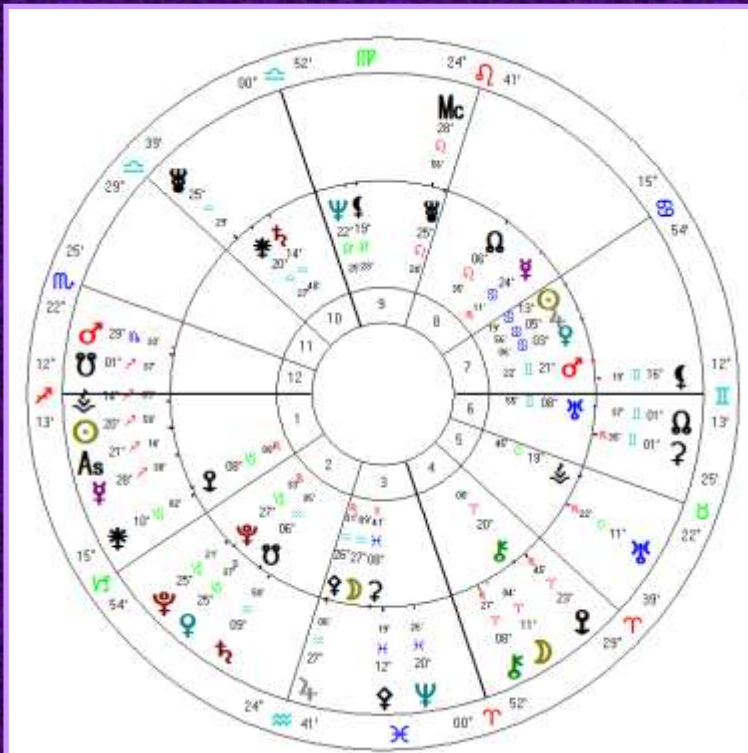

Gift idea

How will the stars influence your world in 2022?

[Order your 2022 calendar available now](#) Hard copy or download.

Charts in the News - USA

Inner Wheel: USA Sibly Chart. 4 July 1776. 5.10pm Philadelphia PA, USA.

Outer Wheel: Transits 20 February, 2022.

USA Pluto Return

The Sibly chart for the formation of the USA has Pluto at 27CP33. Next month on 20 February transiting Pluto will return to this exact location for the first time since 1776.