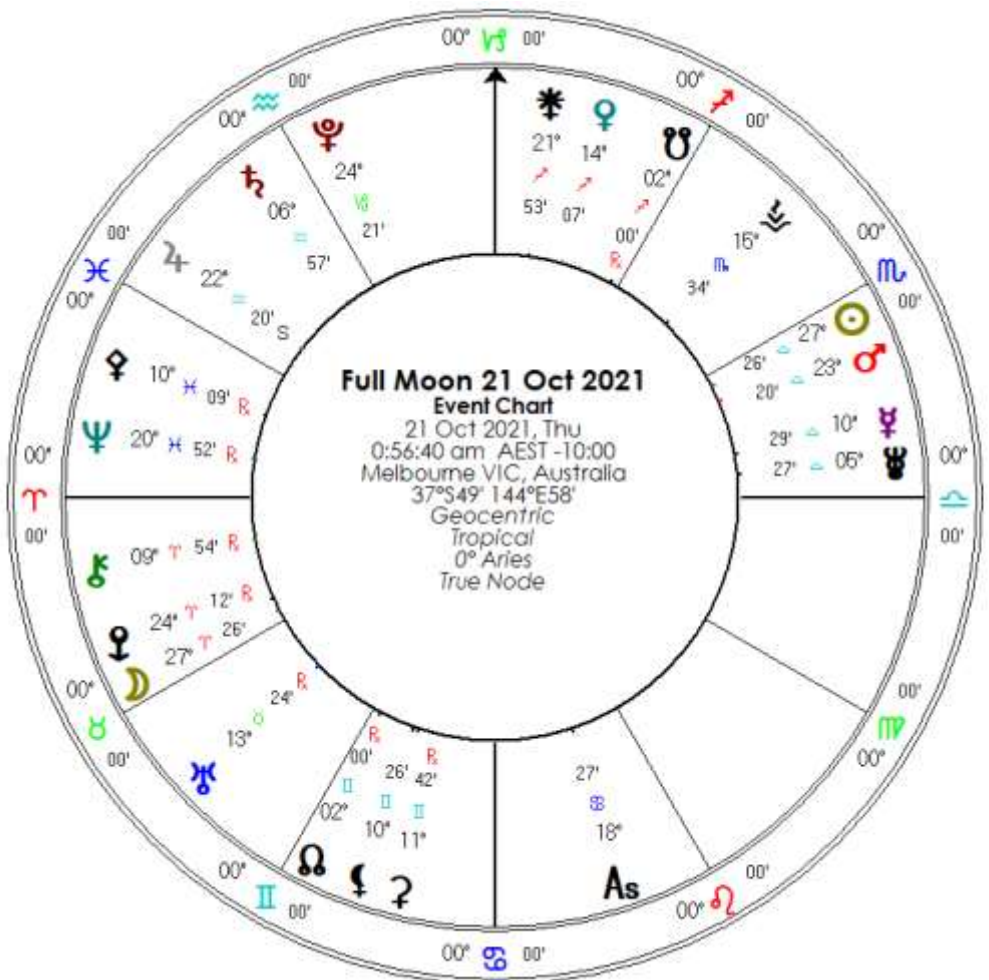

Last month's Full Moon and the Equinox focused on a tight cardinal T-square that brought a range of political issues to a head.

This Full Moon reinforces this powerful T-square. Back in January 2020 Pluto and Saturn squared Eris, seeding this COVID global crisis. Pluto and Eris, slow moving dwarf planets at the edge of our solar system are now at the tail end of this square, but Mars is now in play too.

but Mars squaring Pluto is like a red rag to a bull, and in this case, many of us will be ready to charge full steam ahead without a back up plan.

Before committing to anything new, be aware that Venus is entering the last stages of her evening star phase. A time of re-evaluation is just around the corner. If you are unsure about the long term viability of anything, think carefully before making that commitment.

residual anger in this Full Moon. Aries is an impulsive sign, and very instinctual. Aries and its ruling planet Mars can be prone to outbursts of temper and Full Moons often inflame our emotional responses.

It's best not to get too fired up about things that you cannot control. Ultimately, there is no point wasting energy fighting a losing battle.

Channel any frustration into hard physical activity, but don't take any unnecessary risks.

With Mars square Pluto there's some

Mars has his fingers in a number of pies now, and his trine to stationary Jupiter will help to bring an injection of confidence and optimism moving forward. However, Jupiter can take too many risks when stationary, so we should be mindful that there are still reasons to be cautious.

We have begun a process of rebirth,