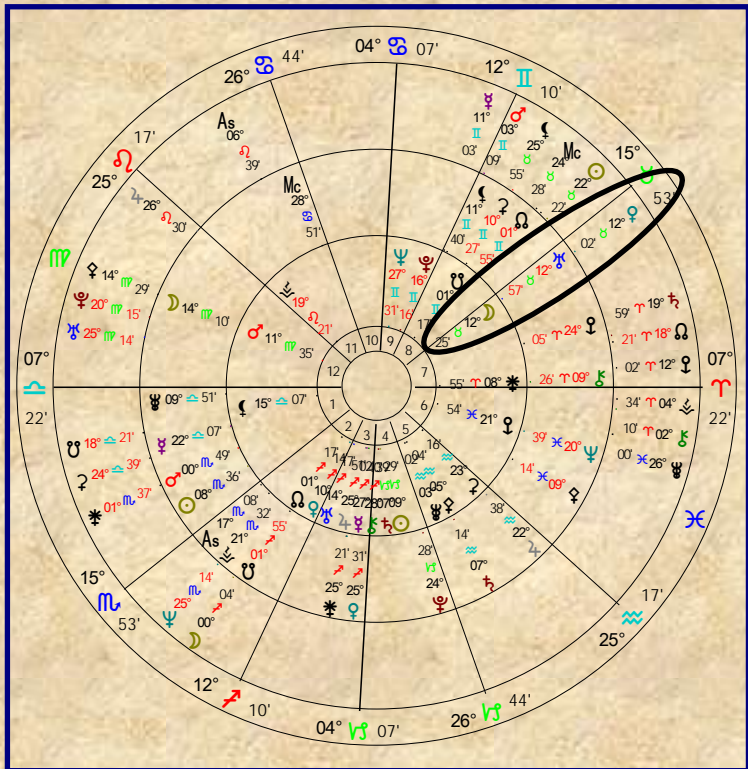

Inner Wheel: Australia 1/1/1901 00.00am Melbourne
Middle Wheel: 1 November 2021
Outer Wheel: Scott Morrison Noon Chart.