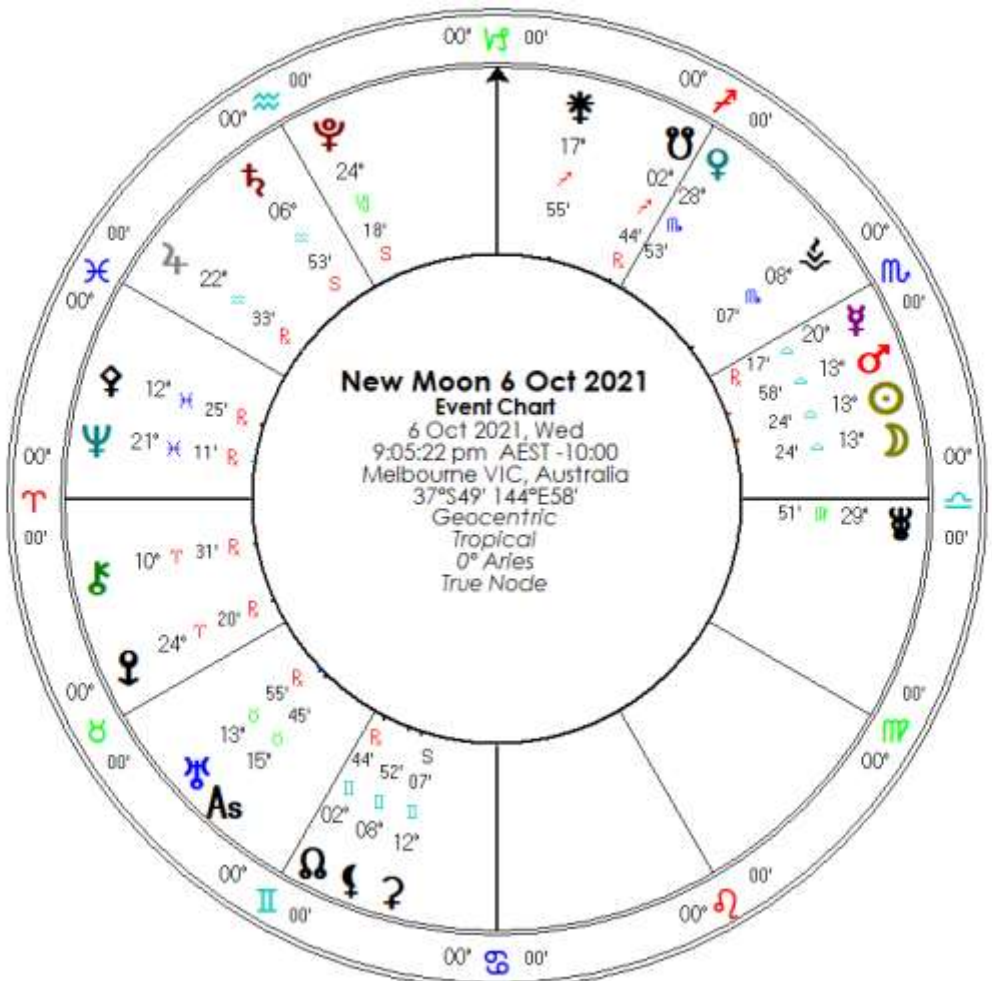

Pluto turns direct just seven hours after this New Moon, highlighting the ongoing Pluto-Eris square.

The final hit of this heavy cardinal square comes just two days later.

This tough aspect first began in January 2020 when the COVID-19 Pandemic was declared by the World Health Organisation. It's been a rough two years, but now we are entering a transitional phase with most people vaccinated.

Pluto is all about rebirth and sometimes this means we have to let go of old habits. Pluto's station is an opportunity to do just that.

In many respects this New Moon is a

totally new beginning for Mars is commencing a new synodic cycle and joins both the Sun and Moon at this critical time. New ideas and a different mindset are needed.

The Mars synod is the longest of all the synodic cycles; conjunctions of Sun and Mars happen every 780 days. The last time Sun and Mars linked up was 2 September 2019. That conjunction was in Virgo. Health and work have been the main focus. Now that this conjunction is happening in Li-

bra, relationships, equality and social justice come to the fore.

Sun, Moon and Mars (13LI) is the focal point of a yod with Uranus (13TA) and Pallas Athena (12PI). This suggests we have to make some uncomfortable adjustments as we move forward.

With Chiron close to opposition too, it's time to focus on healing past wounds so we can start fresh.