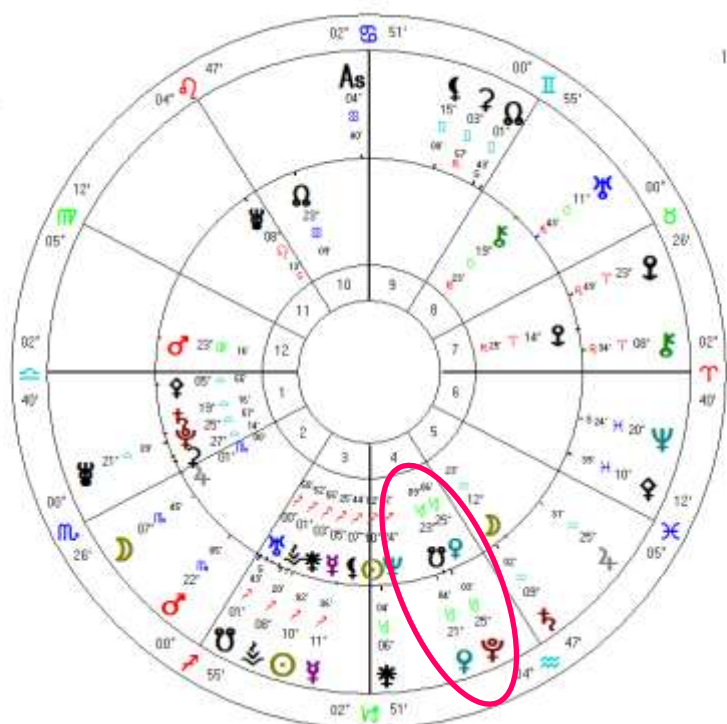

Uranus now squares the Sun and Moon. Fixed squares like this can lead to entrenched stalemates

With stationary Juno close to the South Node our loyalties may determine whether we opt for change, or to stay on track.

# ASTROLOGY CALENDAR

A COMPREHENSIVE AUSTRALIAN ASTROLOGY GUIDE

Gift Idea

How will the stars influence your world in 2022?

[Order your 2022 calendar available now](#) Hard copy or download.

## Charts in the News Britney Spears (Rating A)

Inner Wheel: Britney Spears 2/12/1981, 1.30am, McComb Mississippi

Outer Wheel: Solar Return Age 40, December 2021.

As Britney Spears tries to regain control of her life and her finances, we see transiting Pluto has been crossing over her Venus and her South Node.