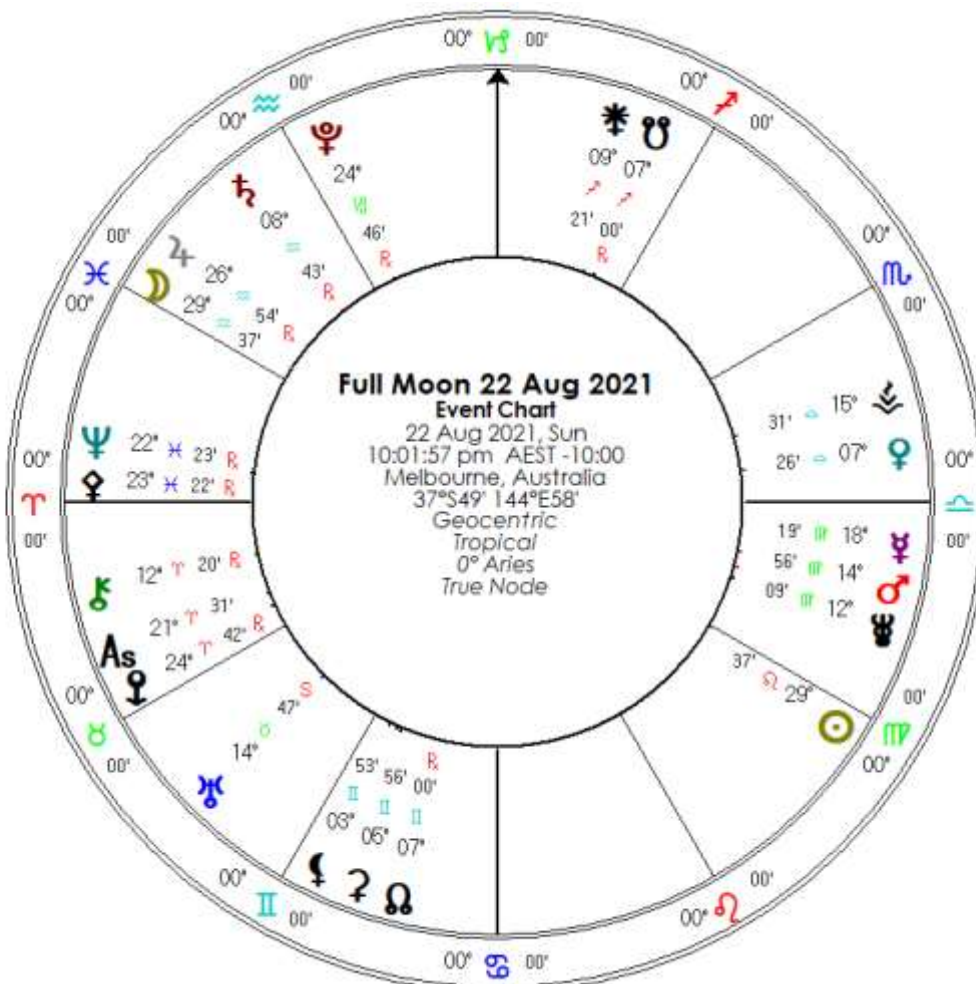

Aquarius Full Moon

K

This is the second Aquarius Full Moon in succession. Last month we had one at the start of Aquarius, while this one is in the last degree of the fixed air sign.

Moon-Jupiter conjunctions are comfortable and boost confidence levels. This aspect provides secure feelings and a positive outlook as we look forward to the coming season.

Intuition and creativity are heightened. This is especially the case as Mars and Mercury are in a trine with Uranus. This activates creative thinking and given that this is happening in the earth element, it's the sort of aspect that can generate real tangible and practical outcomes.

The Moon is close to Jupiter so if you look skyward at this Full Moon on the evening of 22 August, you will spot Jupiter nearby.

Uranus stations retrograde a couple of days before this Full Moon. SR Uranus can emphasise the eccentric nature of Uranus and suggests looking within for inspira-

tion. With the Sun and Moon in the last degrees of Leo and Aquarius respectively, this Full Moon underscores the fact that we should be looking ahead, and trying not to repeat past mistakes, but learning from them. This is helped along by the Sun which is about to enter sensible Virgo.