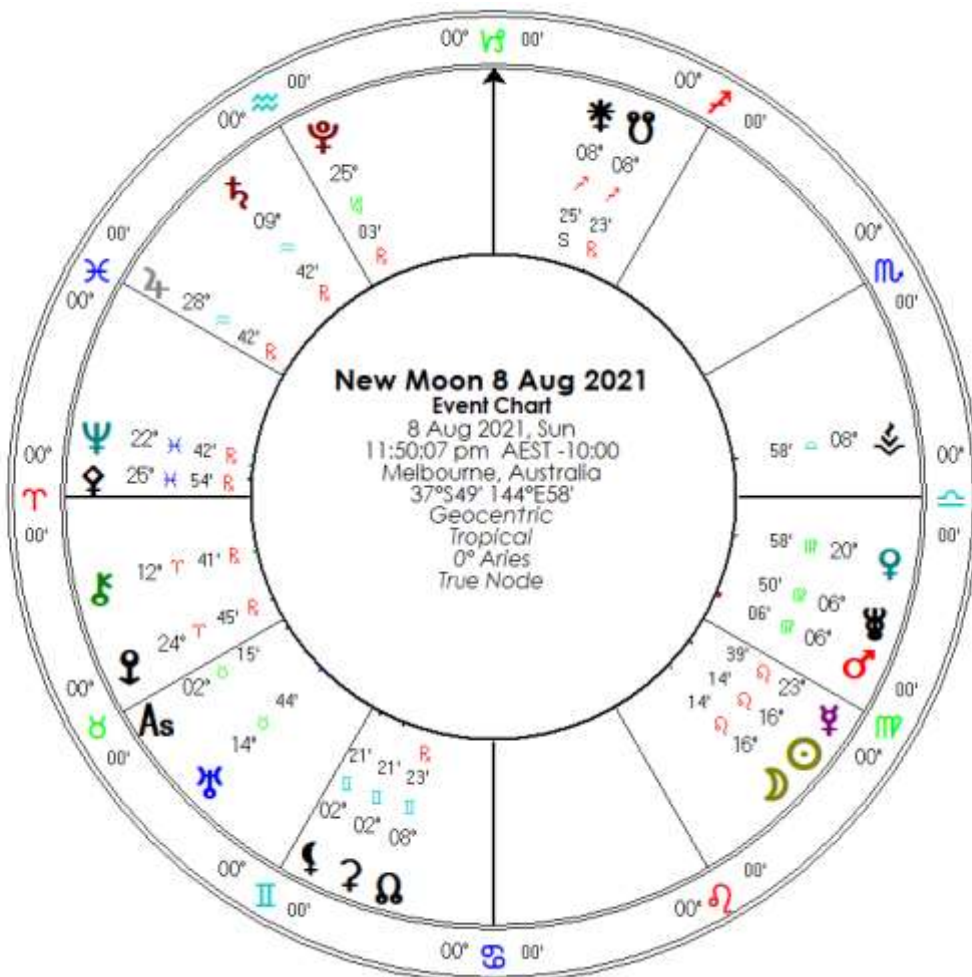

Leo new Moon

e

Fixed Fire sign Leo is associated with the power of the Sun. This Leo New Moon highlights the intensity associated with our star as the centre of our solar system.

North West in the US and Canada. This is because of climate change and it's scary. We've also seen the recent floods in Germany and in China and India. Of course here in the southern hemisphere it's the coldest month, which is associated with opposite sign Aquarius.

where neither party is willing to give ground, but Uranus is also unpredictable and lends itself to sudden reversals and changes.

At the same time this is a powerful aspect for staying the course, for endurance, stamina and resilience, but it can also be rather belligerent too.

Uranus now squares the Sun and Moon. Fixed squares like this can lead to entrenched stalemates

With stationary Juno close to the South Node our loyalties may determine whether we opt for change, or to stay on track.

Staying positive can be difficult when there are so many problems and conflicting advice, nevertheless finding a creative outlet can help to focus the mind. This is a good time to do that.