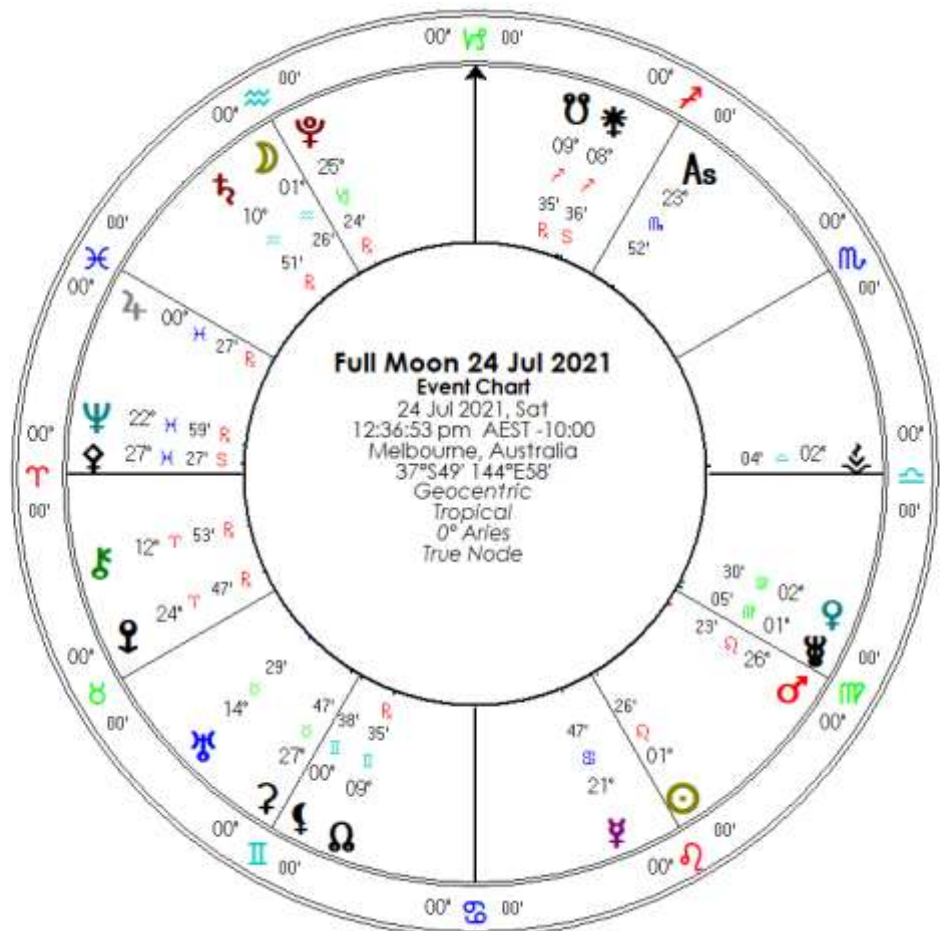

Aquarius Full Moon

K

Juno is slow and still in a tight conjunction with the South Node. The focus is very much on our personal ties and the role they play in supporting us.

for is a key component of this Aquarian Full Moon. Friendships too are significant now with the Moon in the friendly sign of Aquarius.

see unfold throughout 2022 and beyond.

Mercury opposes Pluto so we may not be ready to take on board the implications of the trends that are beginning to emerge.

The Moon is a just handful of degrees away from powerhouse Pluto in the last stages of his sojourn in Capricorn. Next year Pluto will transition into Aquarius, so this Full Moon may reveal something about the upcoming trends we will

Pluto in Aquarius is a very different paradigm and there is every indication that massive changes are in store for all of us as we glimpse and confront the years ahead.

Juno is the wife of Jupiter and is known for her unwavering support of her husband despite his unfaithfulness. But she was also known to take out her vengeance against her husbands lovers. This Full Moon may give rise to feelings of resentment. This is not to say that we need to behave like a veritable Juno, but the loyalty she is known