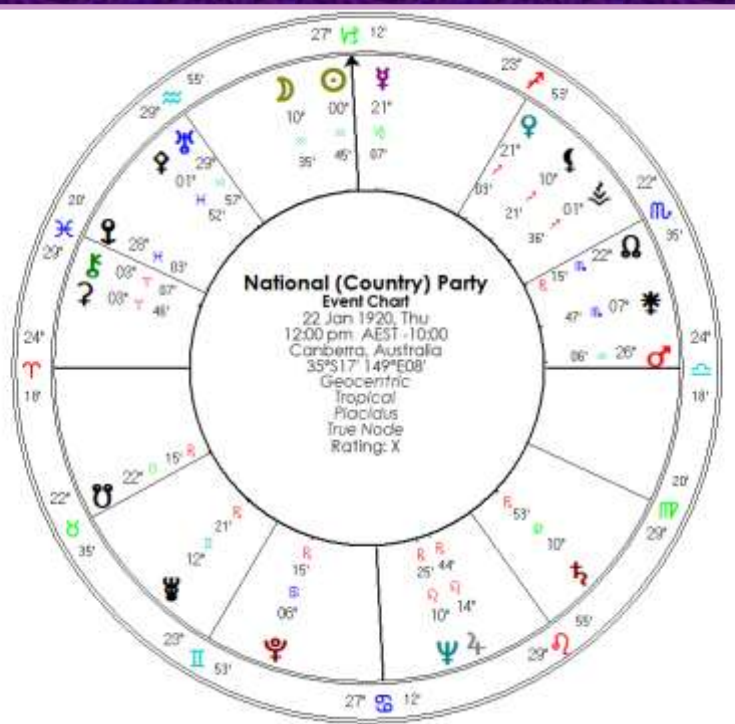

Deep unions may come about

through sharing our pain and exposing vulnerable emotions.

Juno, goddess of marriage sits close to the South Node suggesting that connections established now are intrinsically powerful and may have a sense of being fated which may be related to a past life connection.

Family relationships continue to be in focus now too.

ASTROLOGY CALENDAR

A COMPREHENSIVE AUSTRALIAN ASTROLOGY GUIDE

Gift Idea

How will the stars influence your world in 2022?

[Order your 2022 calendar available now](#) Hard copy or download.

Charts in the News The National (Country) Party

The National Party (formerly the Country Party) was established in January 1920. They recently re-elected senator Barnaby Joyce as their leader.

The Sun in this chart is located at 0° Aquarius and this degree area is being impacted by a range of past and future transits. The Saturn-Jupiter conjunction of late 2020 was the first with more to come.