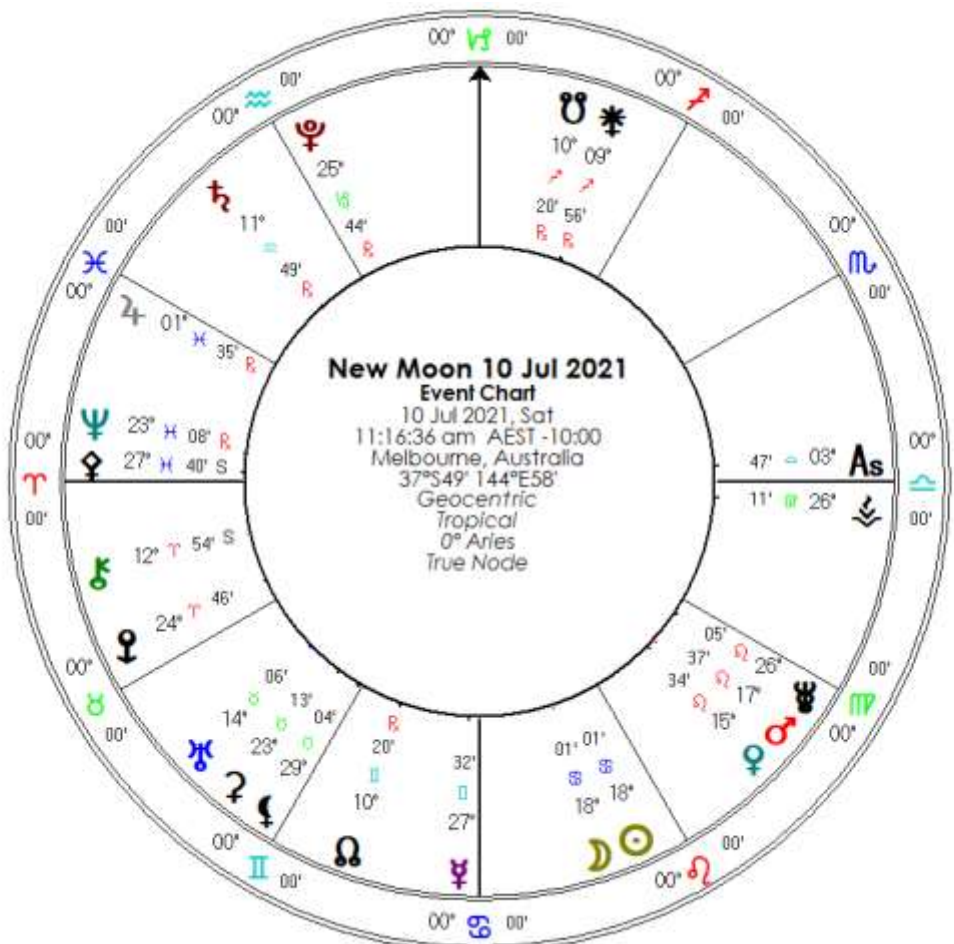

d

Cancer new Moon

This 10 July New Moon widely opposes Pluto, raising one or two possible concerns as we move through this central part of the year. There continues to be a sense of grief across communities and for anyone personally effected more resilience and tenacity are required.

Even so, there are a number of bounce-back aspects in play.

This New Moon is happening just a few days away from a Venus-Mars conjunction that will have some input into this lunation.

Venus-Mars aspects, especially the conjunction, are highly passionate and intense. They generate a co-

lossal amount of creative energy. Leo, where the conjunction is taking place, is itself a highly passionate and creative sign.

New and long lasting personal relationships can be established under the energy of this intense New Moon. Pluto's involvement also signals a possible breakthrough in cutting through any trepidation.

Deep unions may come about

through sharing our pain and exposing vulnerable emotions.

Juno, goddess of marriage sits close to the South Node suggesting that connections established now are intrinsically powerful and may have a sense of being fated which may be related to a past life connection.

Family relationships continue to be in focus now too.