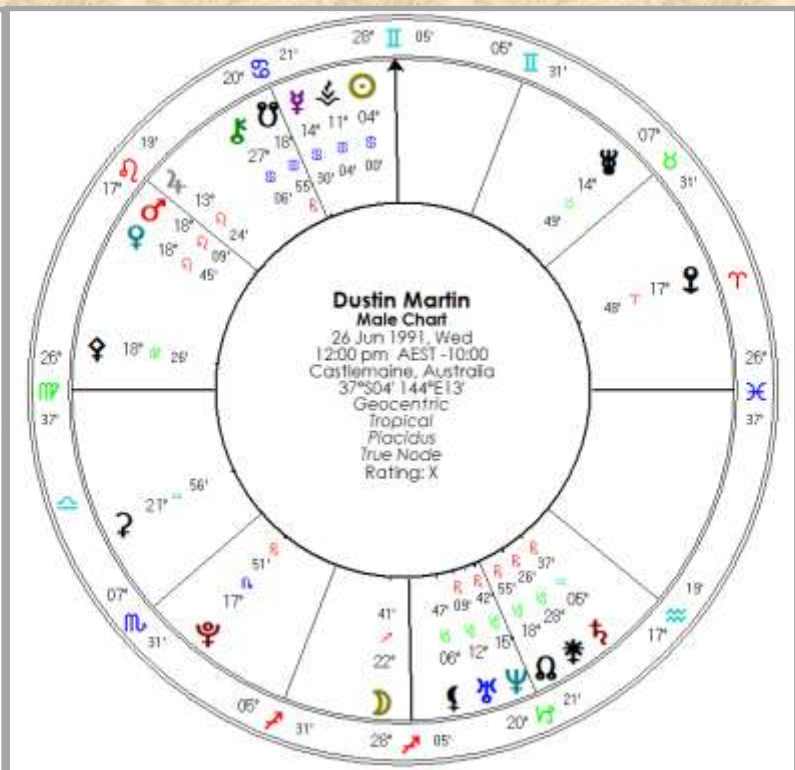

Venus and mars

Every so often Venus and Mars renew their cosmic vows. But their unions through time have no regular sequence. It's only when you examine their conjunctions every 32 years that a pattern emerges. These conjunctions every 32 years step along the zodiac by a few degrees, some retrograde, and some direct.

This month we have a Venus-Mars conjunction at 19LE48. This is an evening star conjunction, which tells us that this cycle is in its waning period. If you trace this series back to its origin, you will find that it began in the year 1093 at 10AR32.

My research into this cycle suggests that the original conjunction in a series appears to resonate with the Sabian Symbol for that degree. The symbol for 11 Aries is A leader of a Nation. This conjunction in Leo is also suggestive

of leadership matters as Leo is a sign we know is associated with that theme. Leadership matters will be in the news.

AFL great Dustin Martin was born with a very tight Venus-Mars conjunction in Leo. I included his chart a couple of months ago, but wanted to look at it again in light this month's Venus-Mars conjunction which is located just one degree away from his natal Venus-Mars!

His birth chart shows Jupiter close to Venus and Mars and Pluto is square the conjunction.

I hope that the intensity of this transit does not result in a burnt out fuse or injury. There is so much electricity and energy pulsing through him now it will be hard to contain. It's good he has a level head and practises meditation.

Dusty has just had his 30th birthday and Saturn Return.