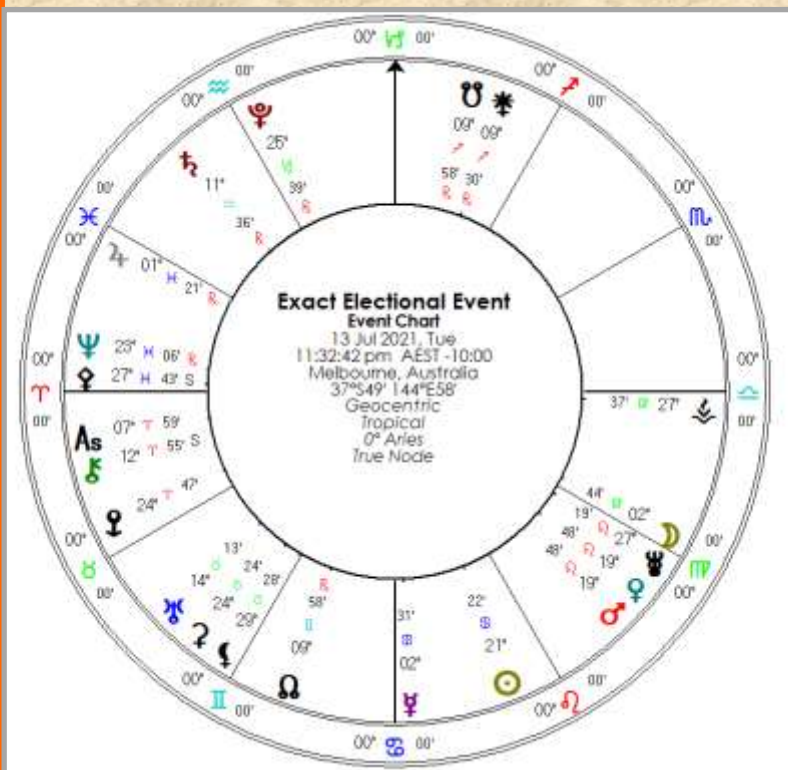

Venus and mars

Every so often Venus and Mars renew their cosmic vows. But their unions through time have no regular sequence. It's only when you examine their conjunctions every 32 years that a pattern emerges. These conjunctions every 32 years step along the zodiac by a few degrees, some retrograde, and some direct.

This month we have a Venus-Mars conjunction at 19LE48. This is an evening star conjunction, which tells us that this cycle is in its waning period. If you trace this series back to its origin, you will find that it began in the year 1093 at 10AR32.

My research into this cycle suggests that the original conjunction in a series appears to resonate with the Sabian Symbol for that degree. The symbol for 11 Aries is A leader of a Nation. This conjunction in Leo is also suggestive

of leadership matters as Leo is a sign we know is associated with that theme. Leadership matters will be in the news.

AFL great Dustin Martin was born with a very tight Venus-Mars conjunction in Leo. I included his chart a couple of months ago, but wanted to look at it again in light this month's Venus-Mars conjunction which is located just one degree away from his natal Venus-Mars!

His birth chart shows Jupiter close to Venus and Mars and Pluto is square the conjunction.

I hope that the intensity of this transit does not result in a burnt out fuse or injury. There is so much electricity and energy pulsing through him now it will be hard to contain. It's good he has a level head and practises meditation.

Dusty has just had his 30th birthday and Saturn Return.